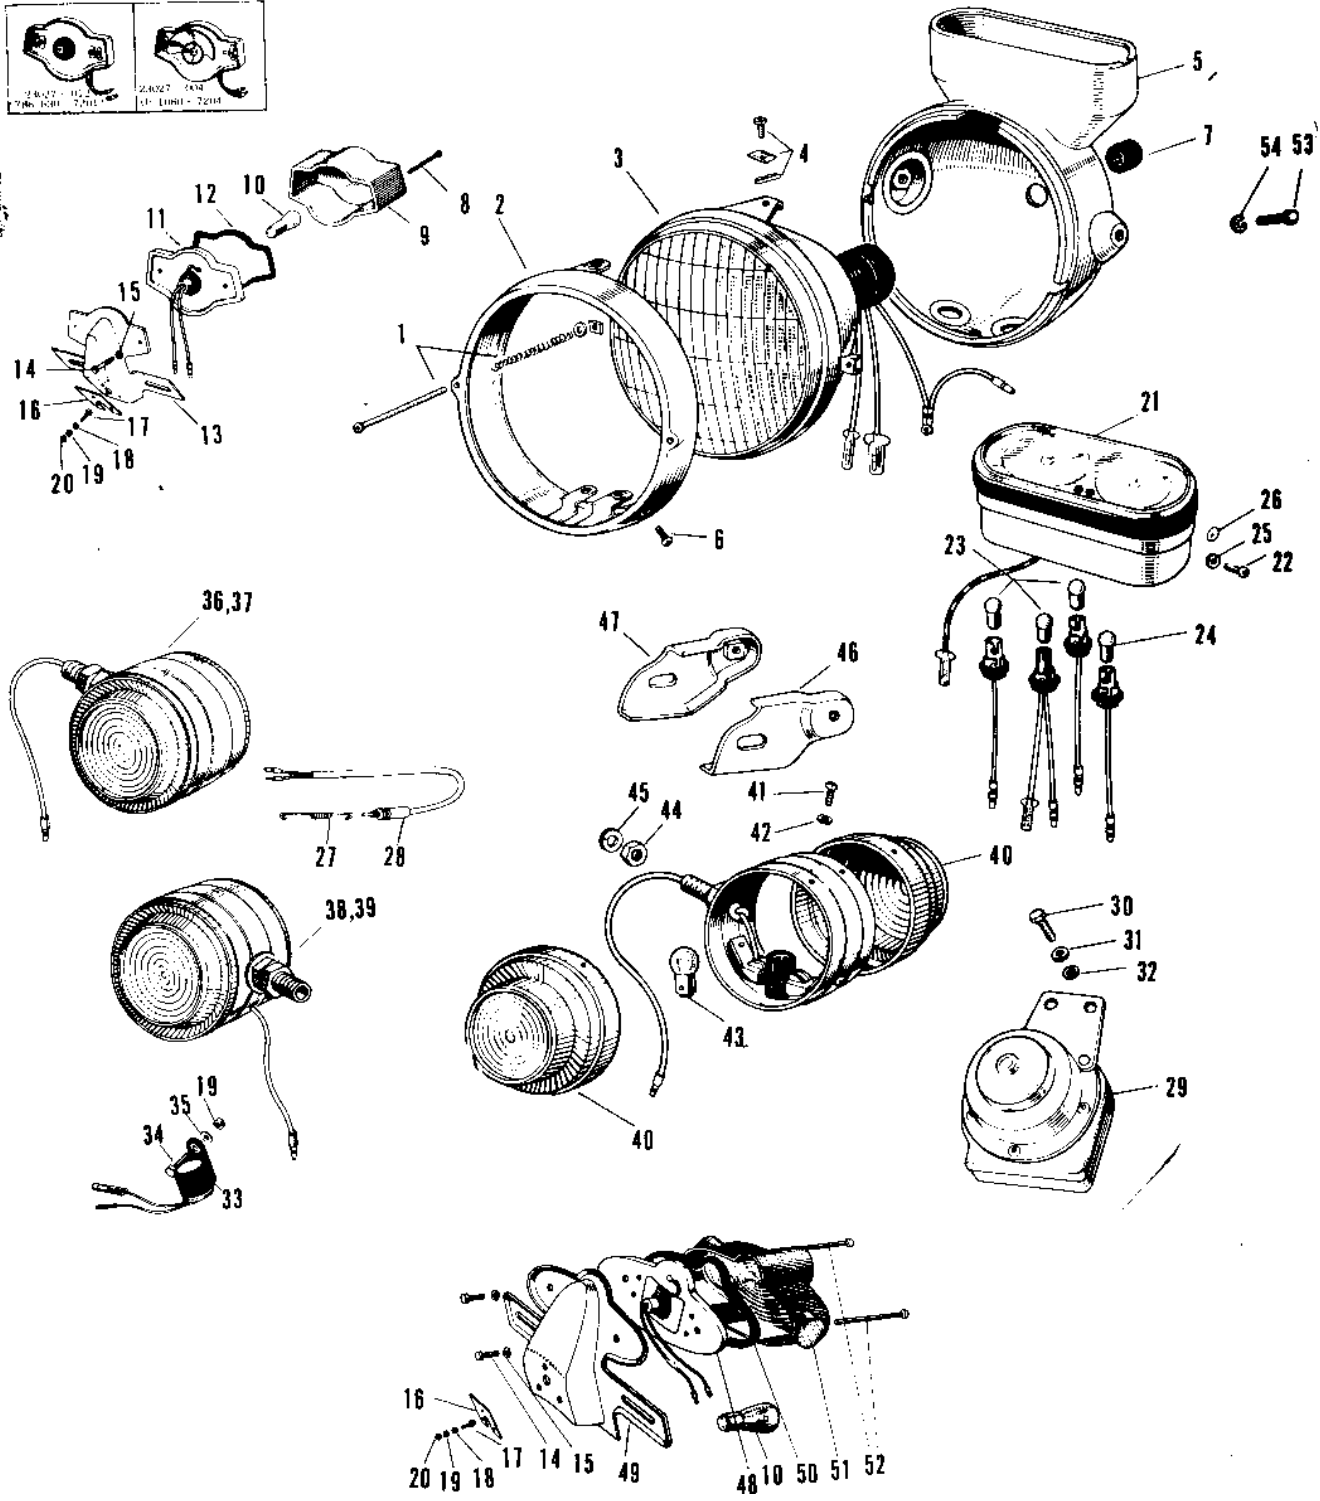

1971 A1SS-B PARTS DIAGRAM

HEADLIGHT/TAILLIGHT/METERS 1

1971 A1SS-B PARTS LIST

HEADLIGHT/TAILLIGHT/METERS 1

ITEM NAME	PART NUMBER	QUANTITY
LAMP ASSY HEAD C.RED (Ref # 1~7)	23001-021-24	1
LAMP ASSY HEAD C.BLUE (Ref # 1~7)	23001-021-27	1
SCREW SET FOCUS ADJST (Ref # 1)	23013-002	1
RIM HEAD LAMP (Ref # 2)	23006-017	1
SEALED BEAM UNIT (Ref # 3)	23007-025	1
SCREW SET LAMP MOUNT (Ref # 4)	23015-002	2
BODY HEAD LAMP C.RED (Ref # 5)	23005-017-24	1
BODY HEAD LAMP C.BLUE (Ref # 5)	23005-017-27	1
SCREW OVL CNTSNK 5X8 (Ref # 6)	222E0508	2
GROMMET 13MM (Ref # 7)	850A1301	1
LAMP ASSY TAIL (Ref # 8~15)	23025-019	1
SCREW OVL CNTSNK 3X60 (Ref # 8)	222E0360	2
SCREW OVL CNTSNK 5X8 (Ref # 8)	222E0508	2
LENS TAIL LAMP (Ref # 9)	23026-017	1
BULB,12V 32/3CP (Ref # 10)	92069-059	1
SOCKET TAIL LAMP (Ref # 11)	23027-004	(1
SOCKET TAIL LAMP (Ref # 11)	23027-012	1
GASKET TAIL LAMP LENS (Ref # 12)	23028-007	1
BKT LICENSE PLT (Ref # 13)	23036-003	1
BOLT HEX HEAD 5X10 (Ref # 14)	110N0510	2
BOLT HEX HEAD 5X10 (Ref # 14)	110N0510A	2
WASHER SPRING 5MM (Ref # 15)	461F0500	2
DAMPER-TAIL LAMP SHCK (Ref # 16)	35039-005	1
BOLT-UPSET (Ref # 17)	112G0618	3
BOLT-UPSET (Ref # 17)	112G0630	3
WASHER SPRING 6MM (Ref # 18)	461F0600	3
NUT 6MM (Ref # 19)	311B0600	4
NUT 6MM (Ref # 20)	312B0600	3
SPEEDOMETER ASSY MPH (Ref # 21~26)	25003-007	1