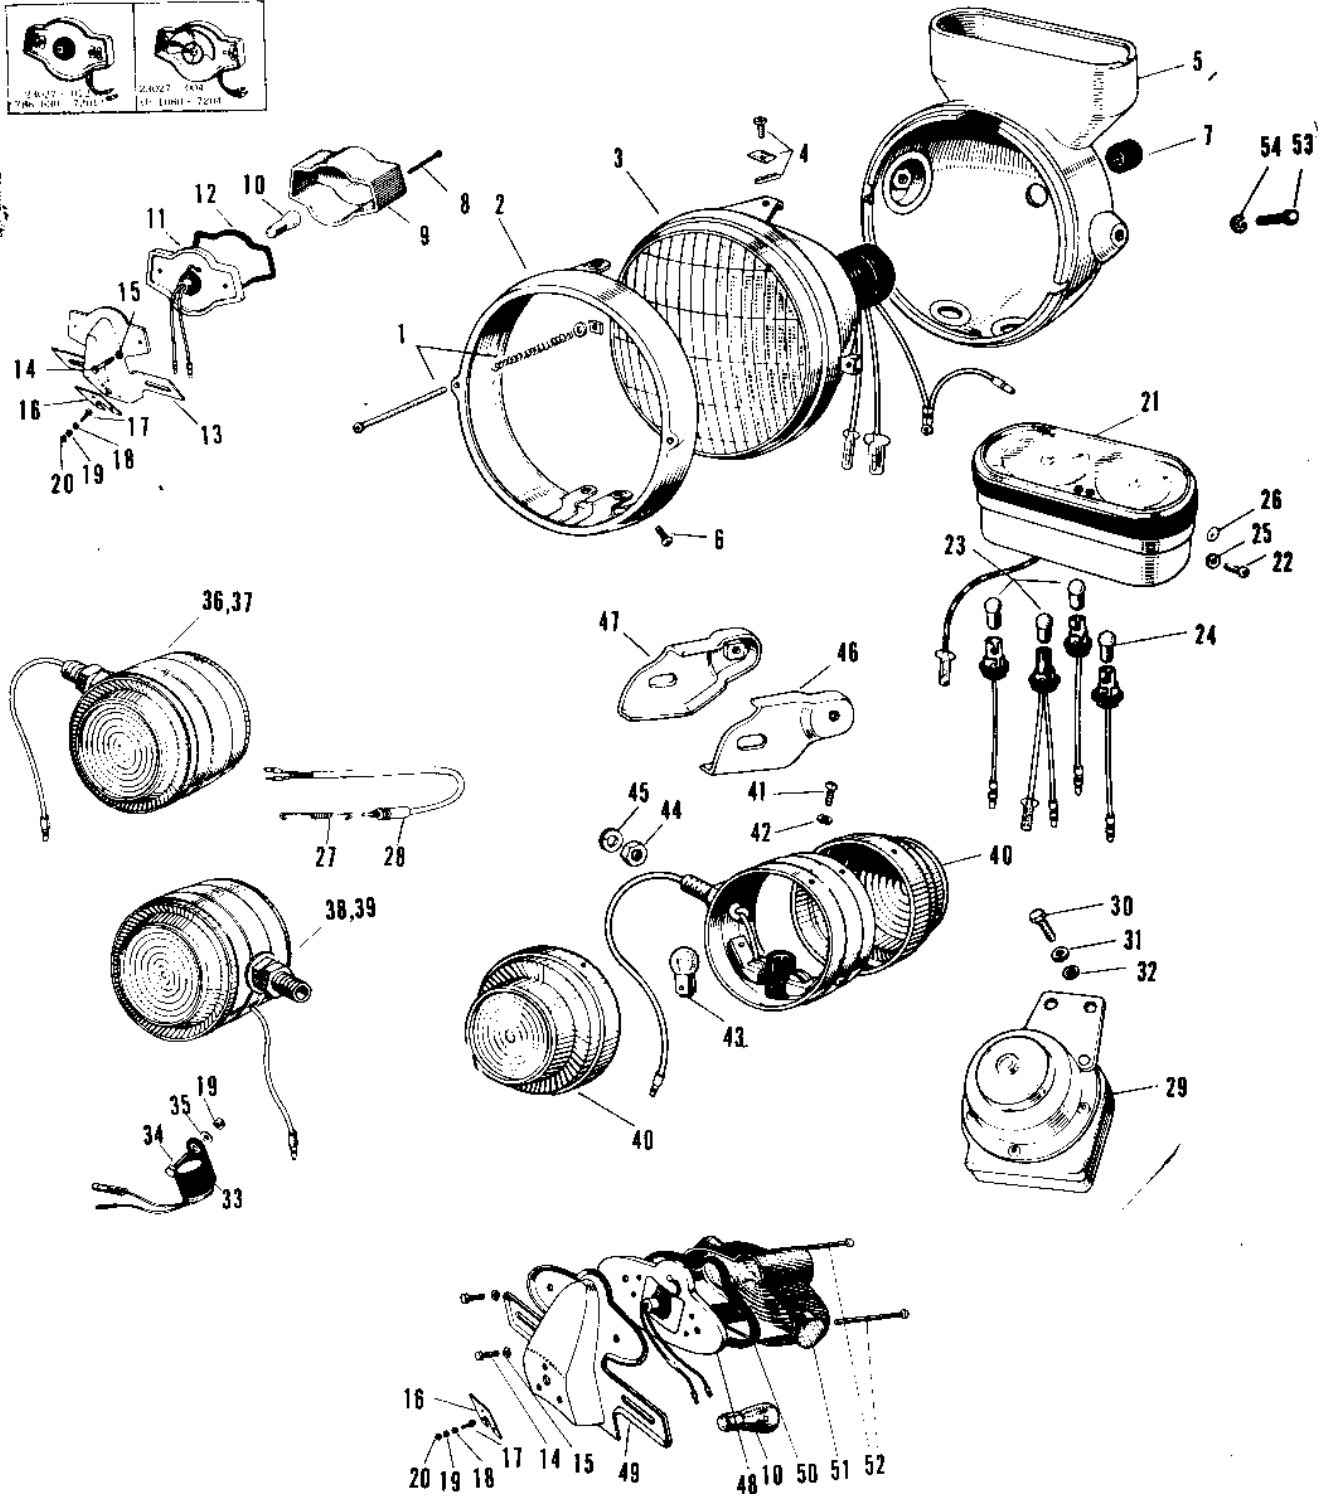

1970 Avenger PARTS DIAGRAM

HEADLIGHT/TAILLIGHT/METERS 1