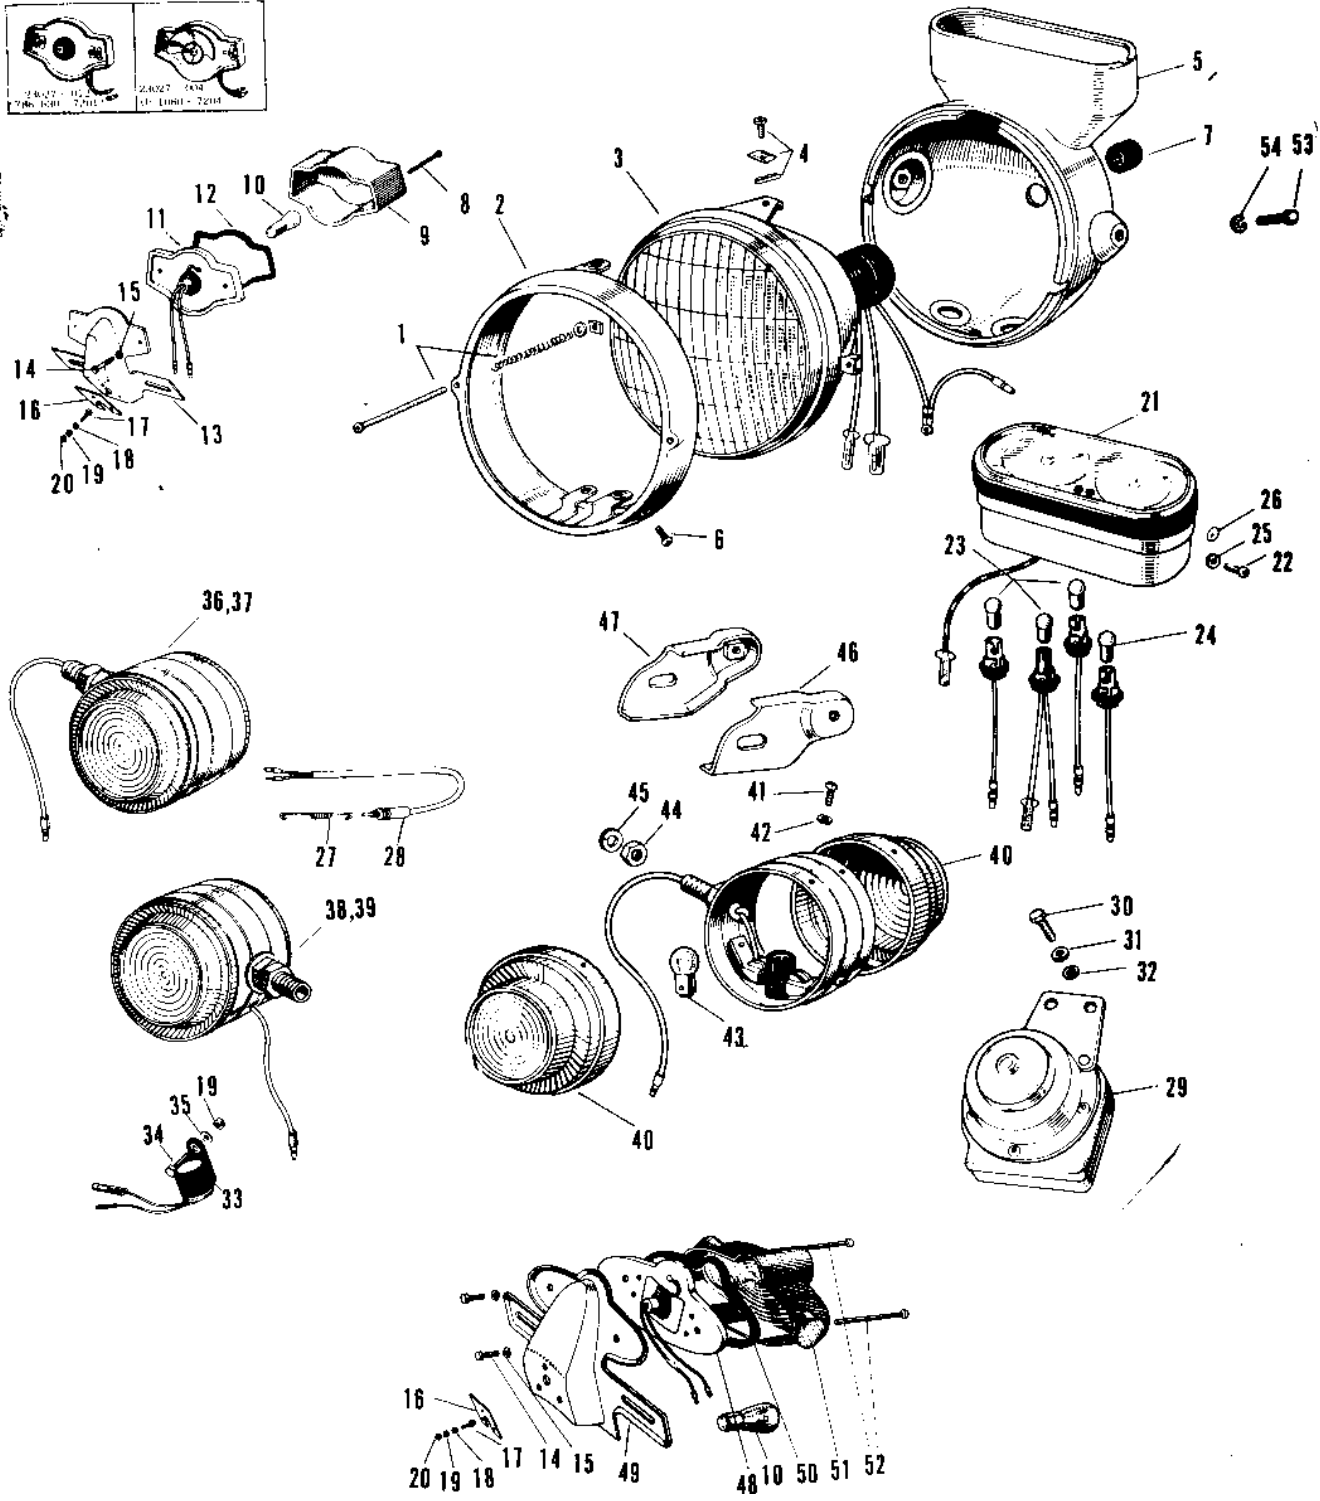

1971 Avenger PARTS DIAGRAM

HEADLIGHT/TAILLIGHT/METERS 1