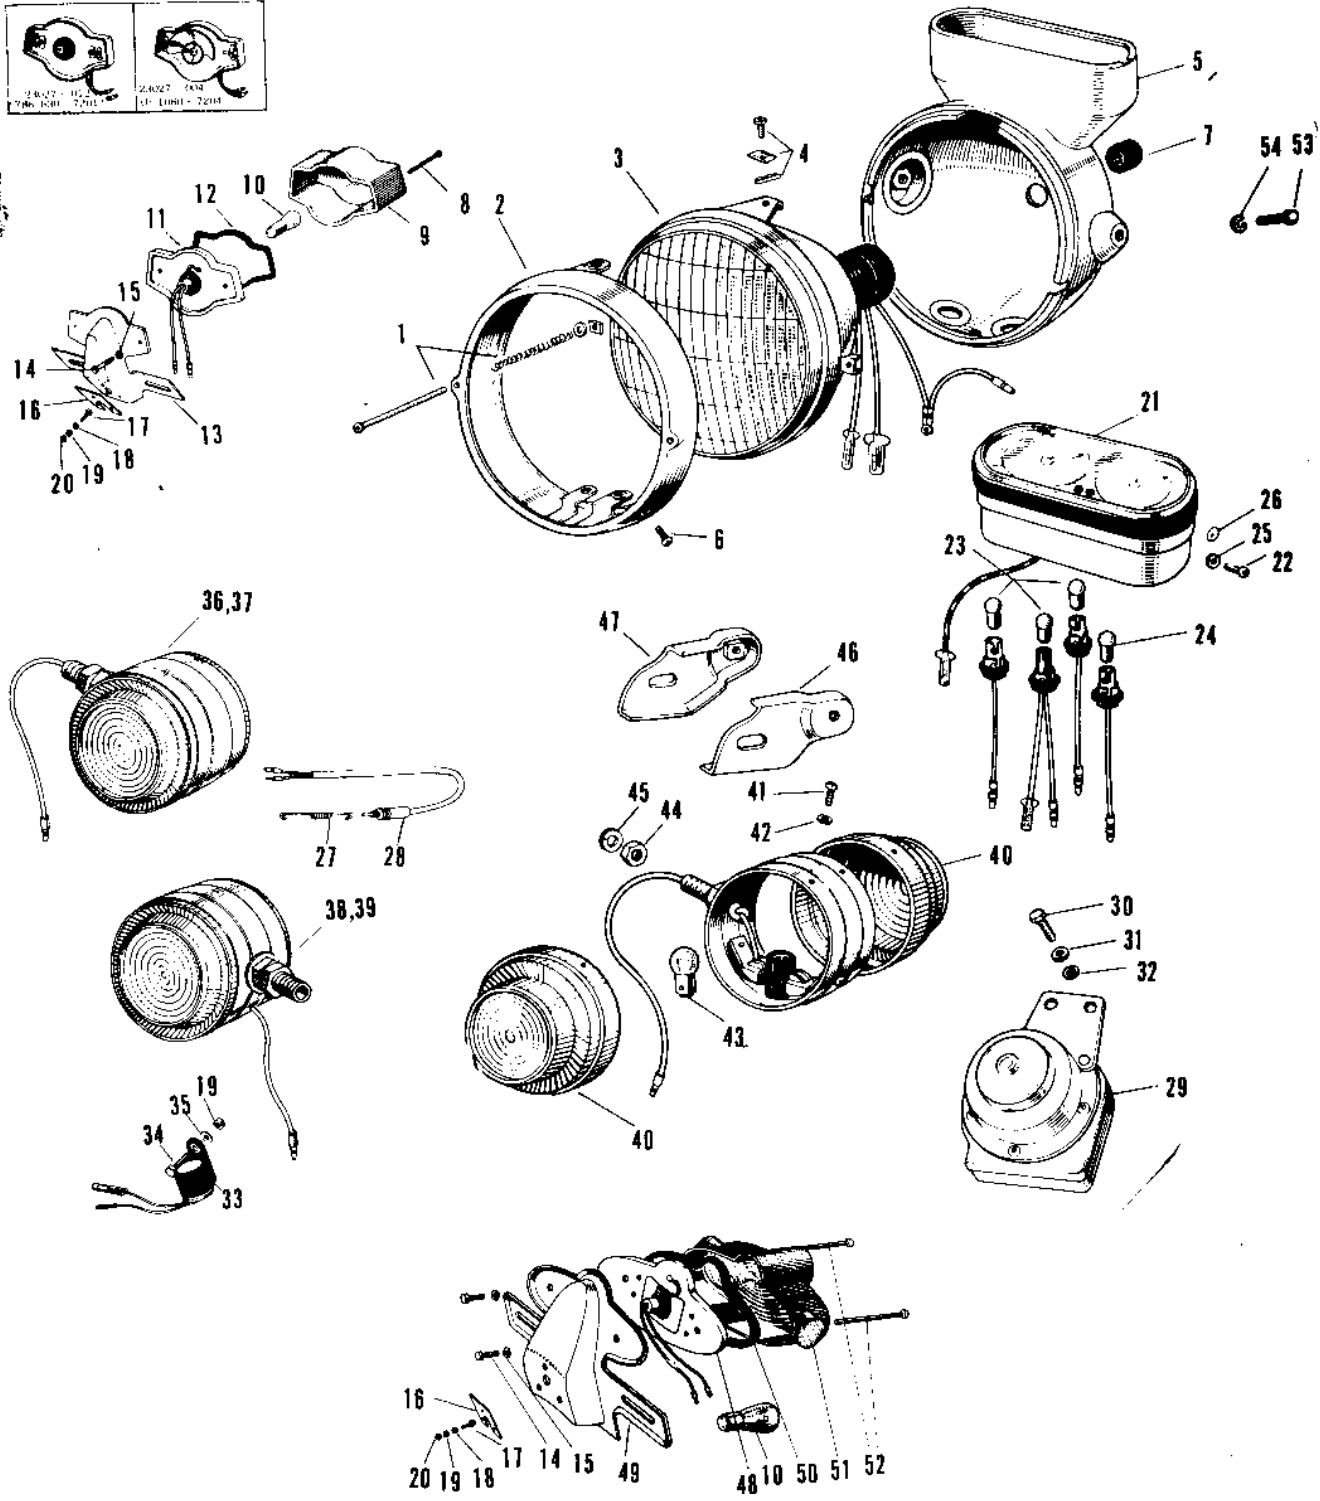

1971 A7SS-B PARTS DIAGRAM

HEADLIGHT/TAILLIGHT/METERS 1