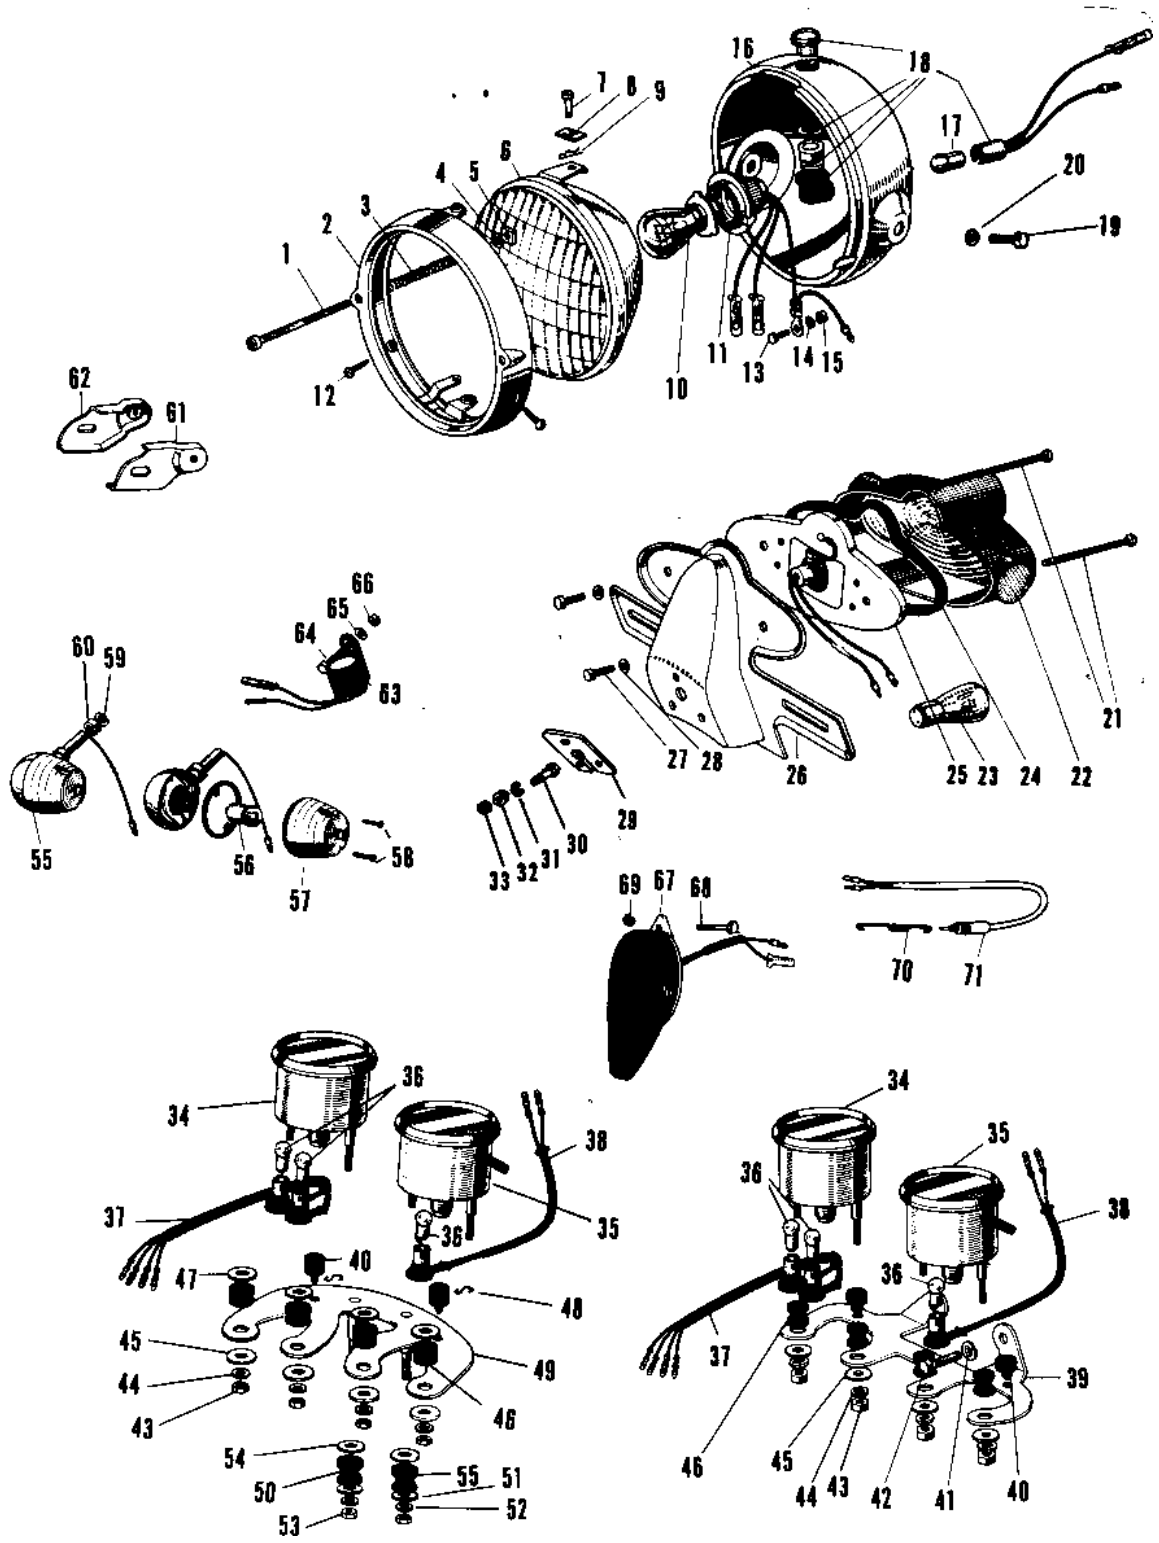

1971 A1-B PARTS DIAGRAM

HEADLIGHT/TAILLIGHT/METERS 2