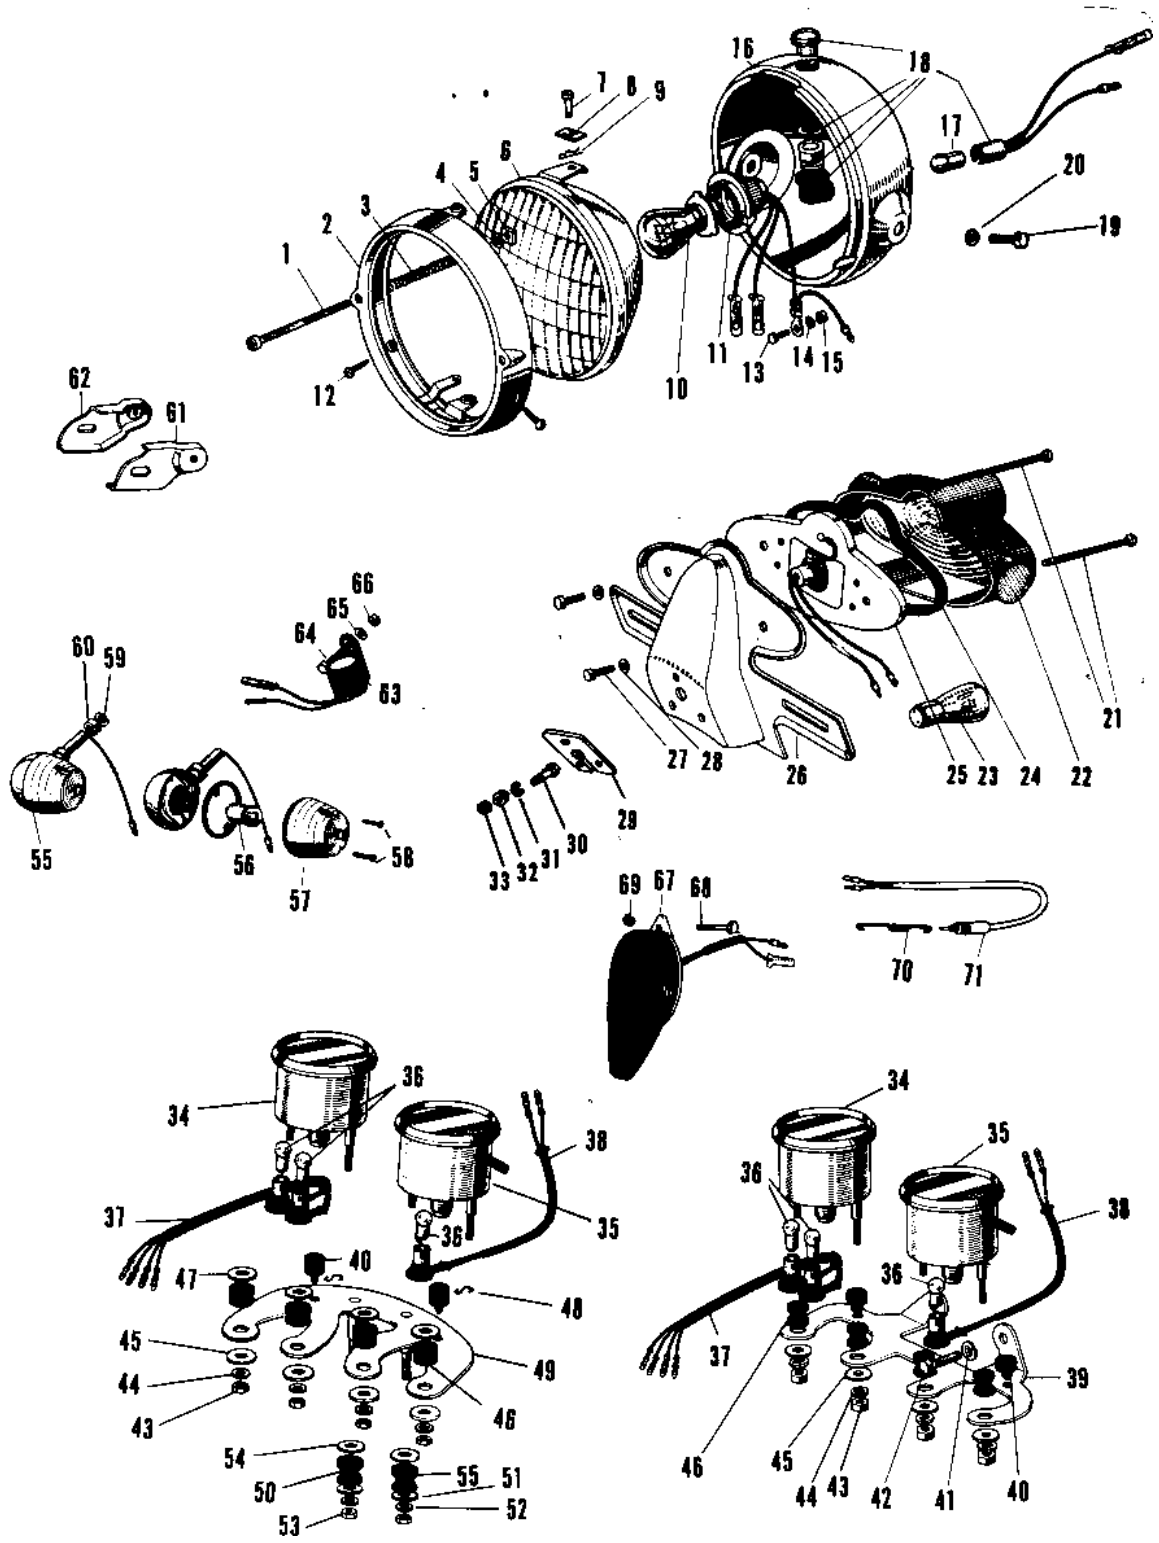

1967 A1SS PARTS DIAGRAM

HEADLIGHT/TAILLIGHT/METERS 2