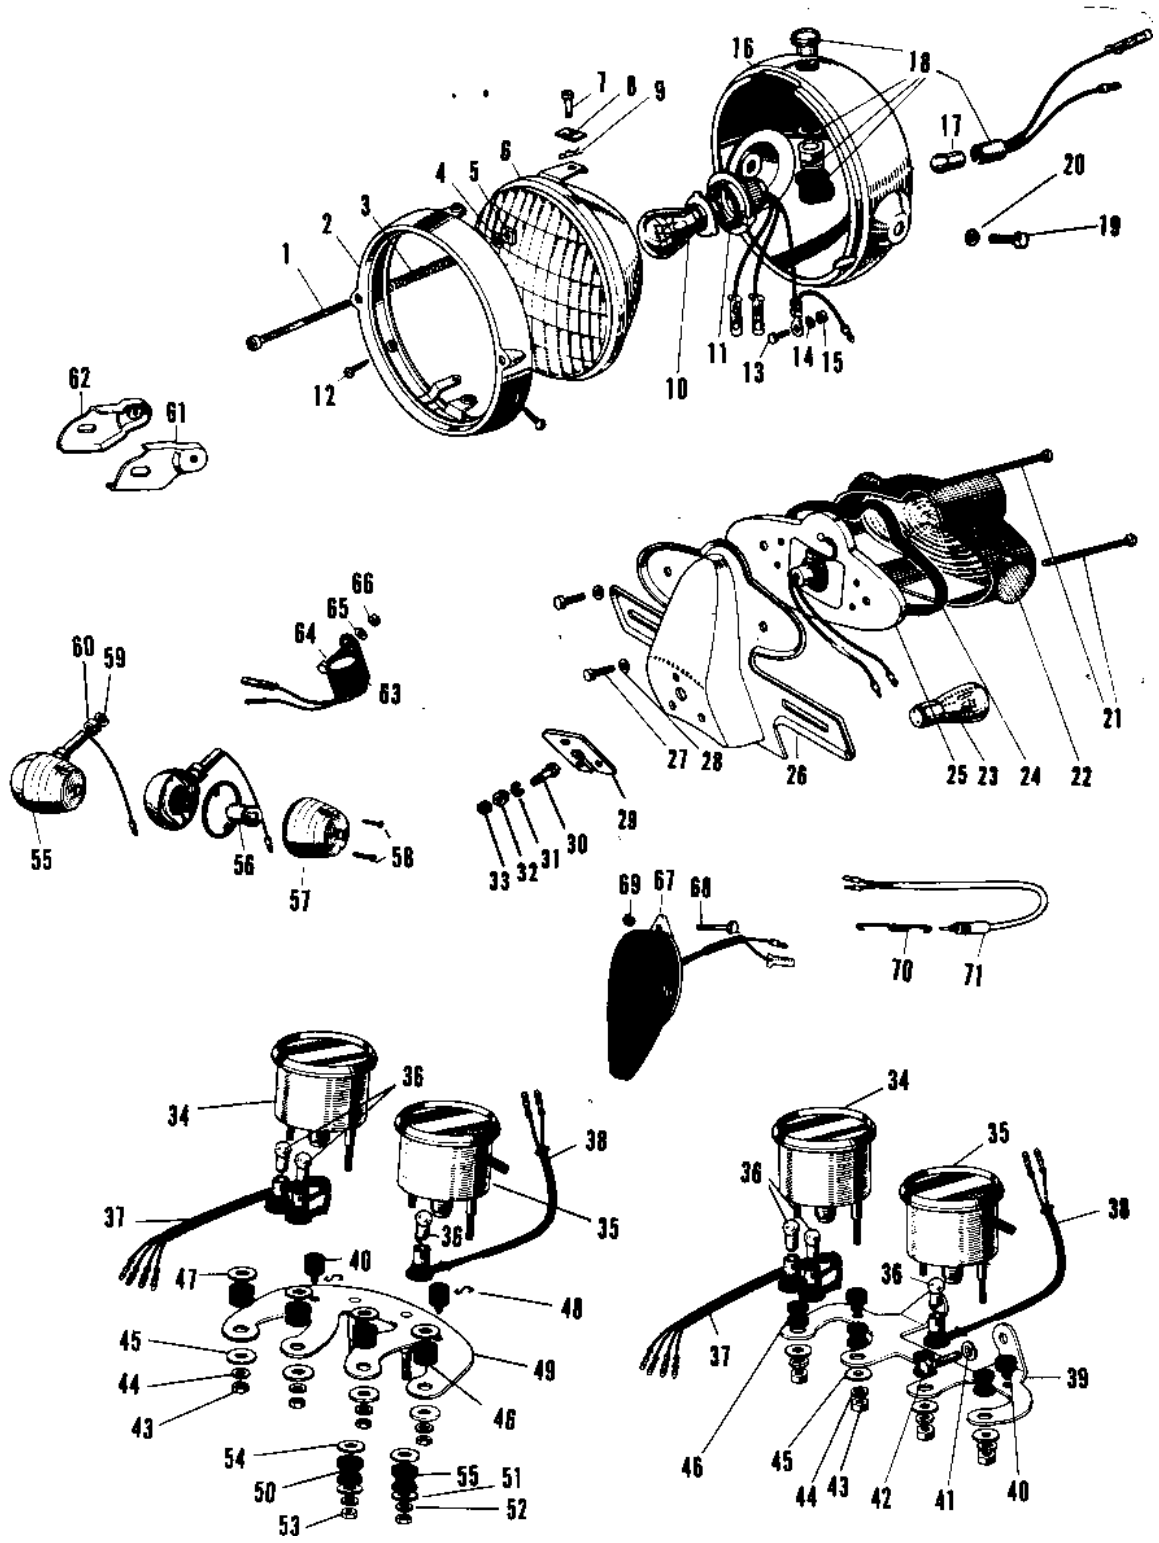

1970 A1SS-A PARTS DIAGRAM

HEADLIGHT/TAILLIGHT/METERS 2