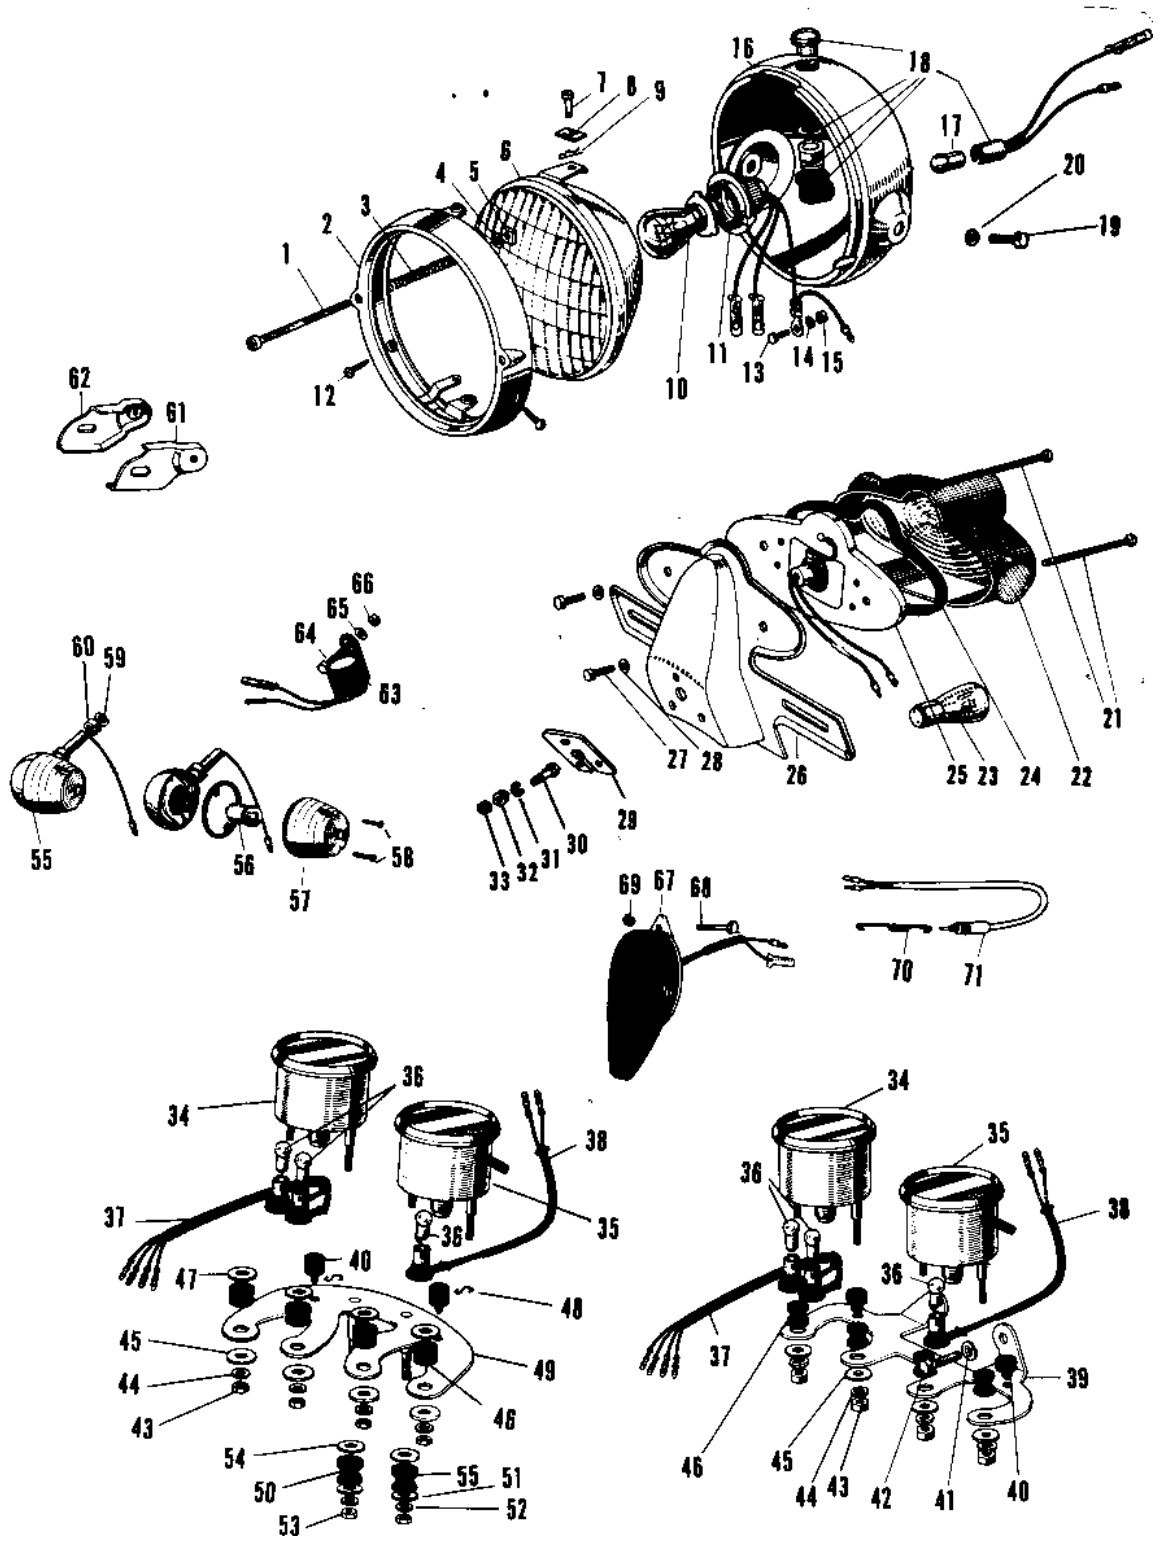

1967 Avenger PARTS DIAGRAM

HEADLIGHT/TAILLIGHT/METERS 2