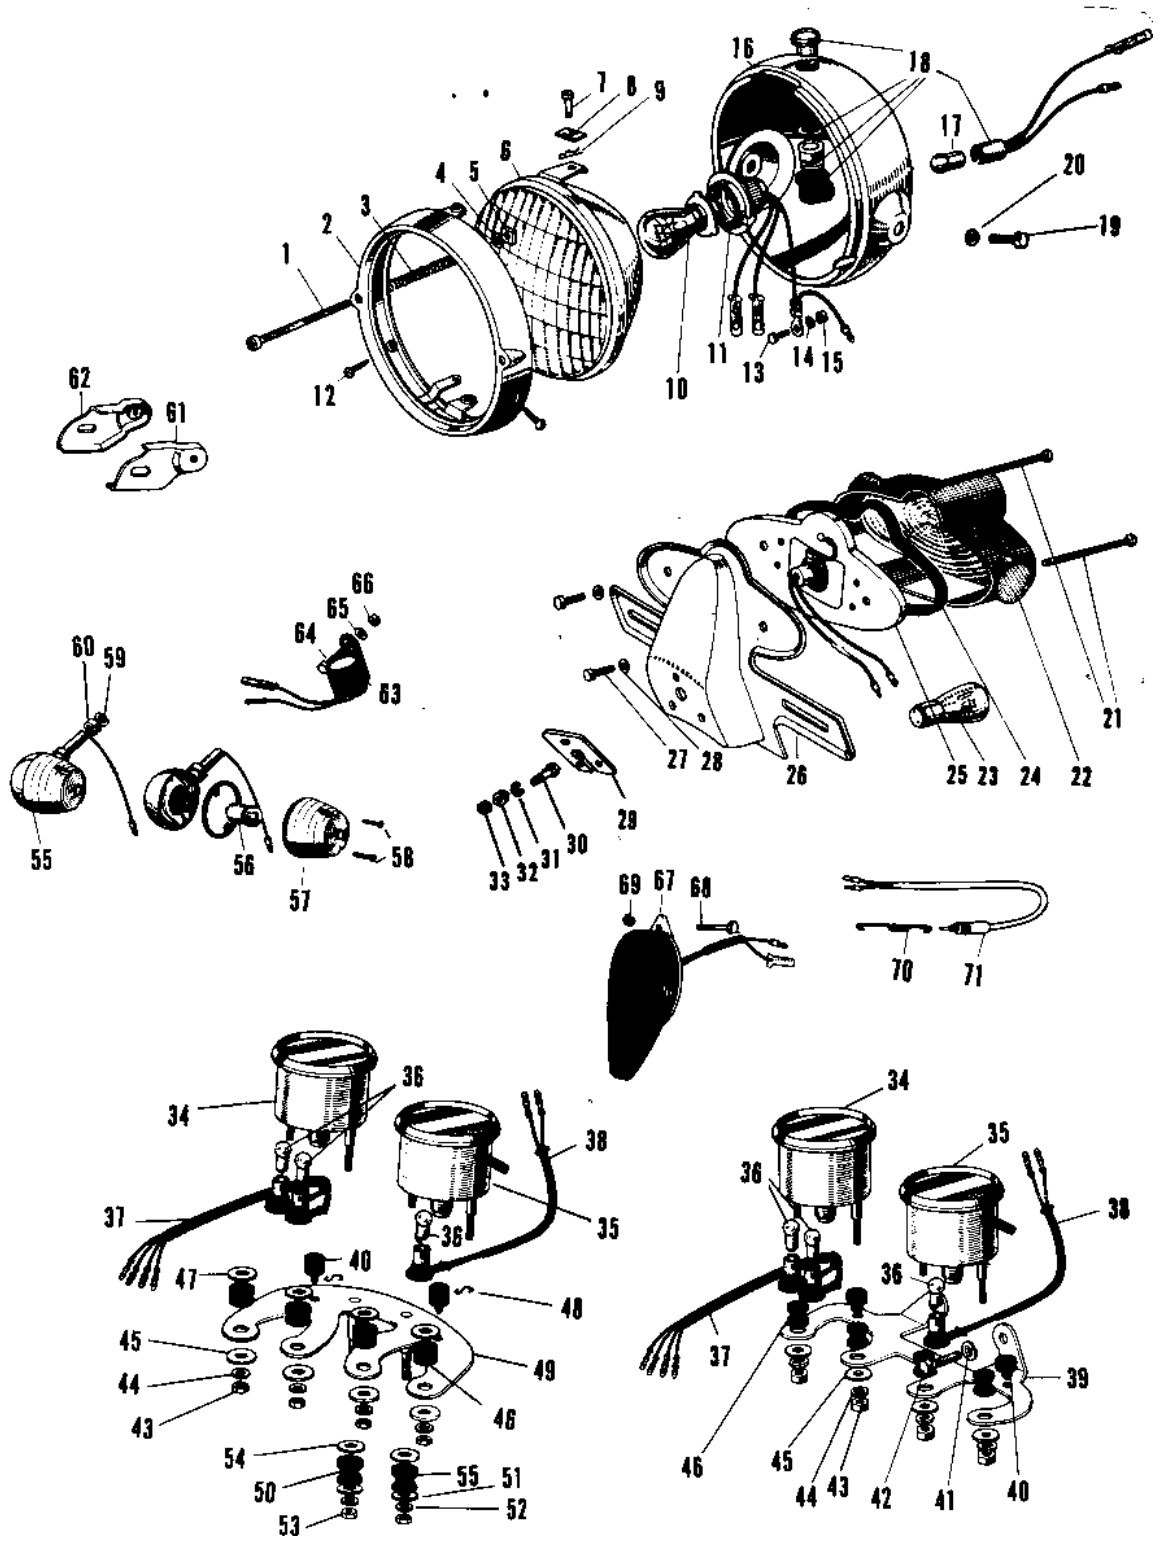

1970 Avenger PARTS DIAGRAM

HEADLIGHT/TAILLIGHT/METERS 2