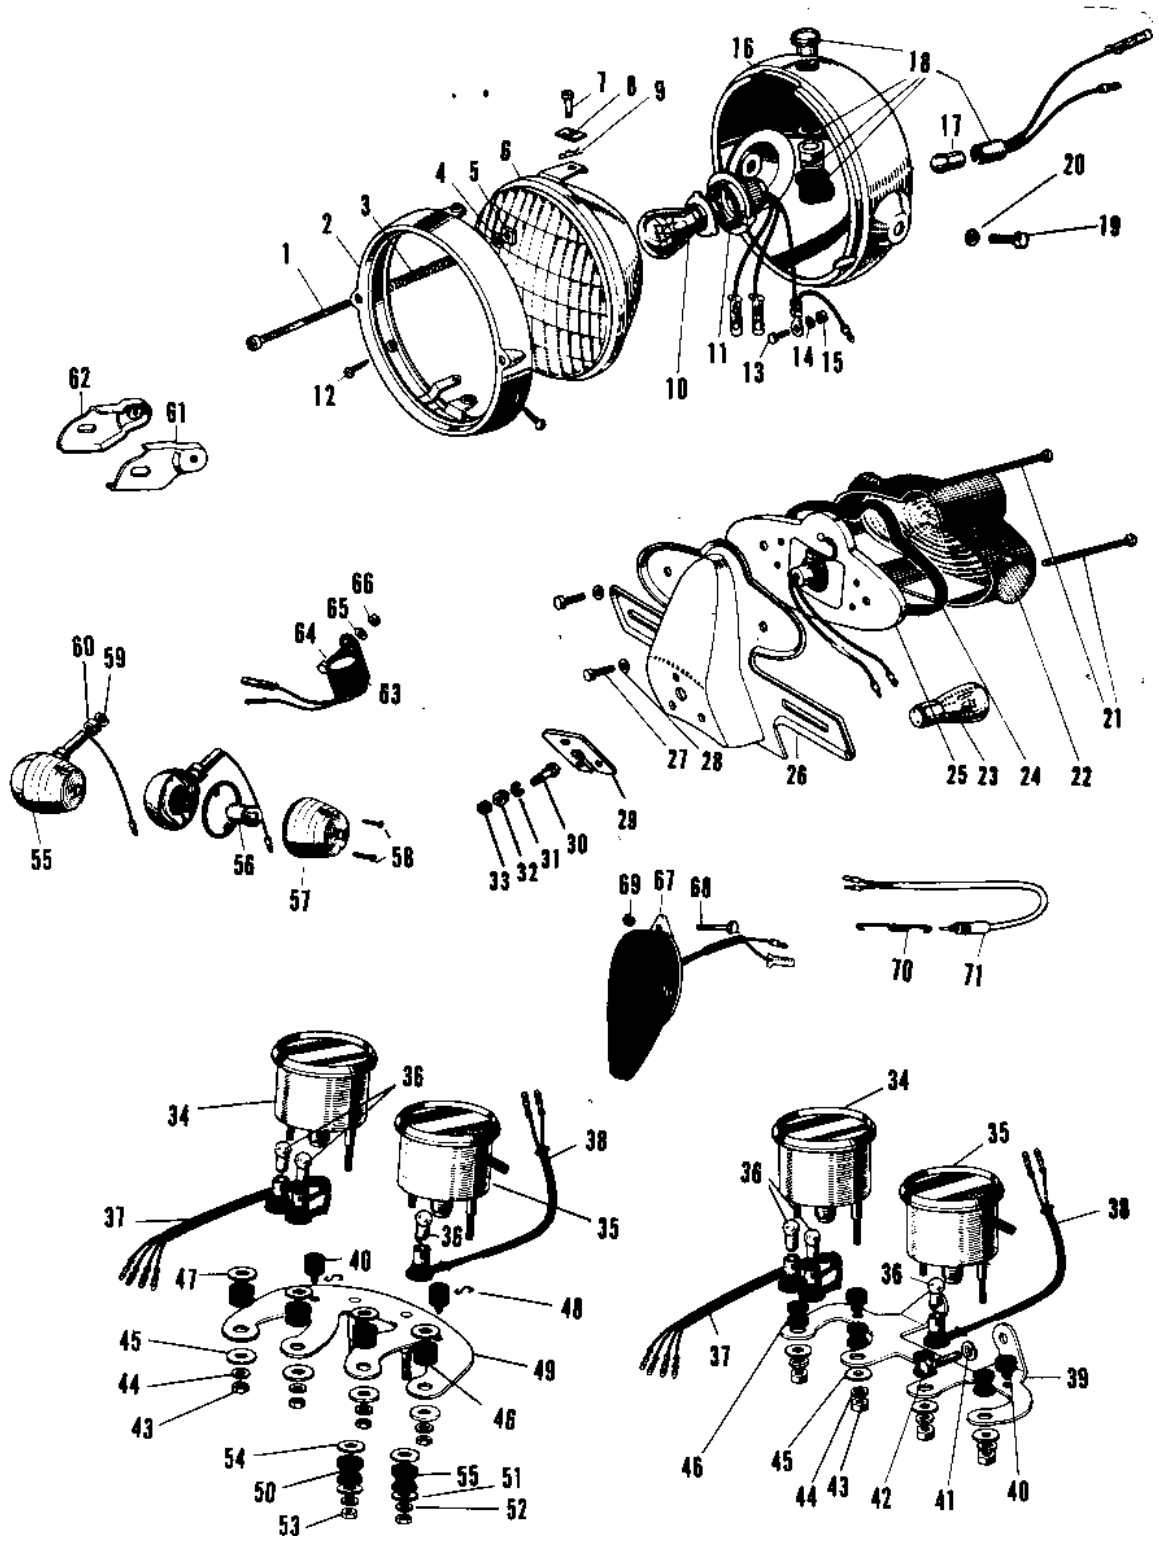

1969 Avenger SS PARTS DIAGRAM

HEADLIGHT/TAILLIGHT/METERS 2