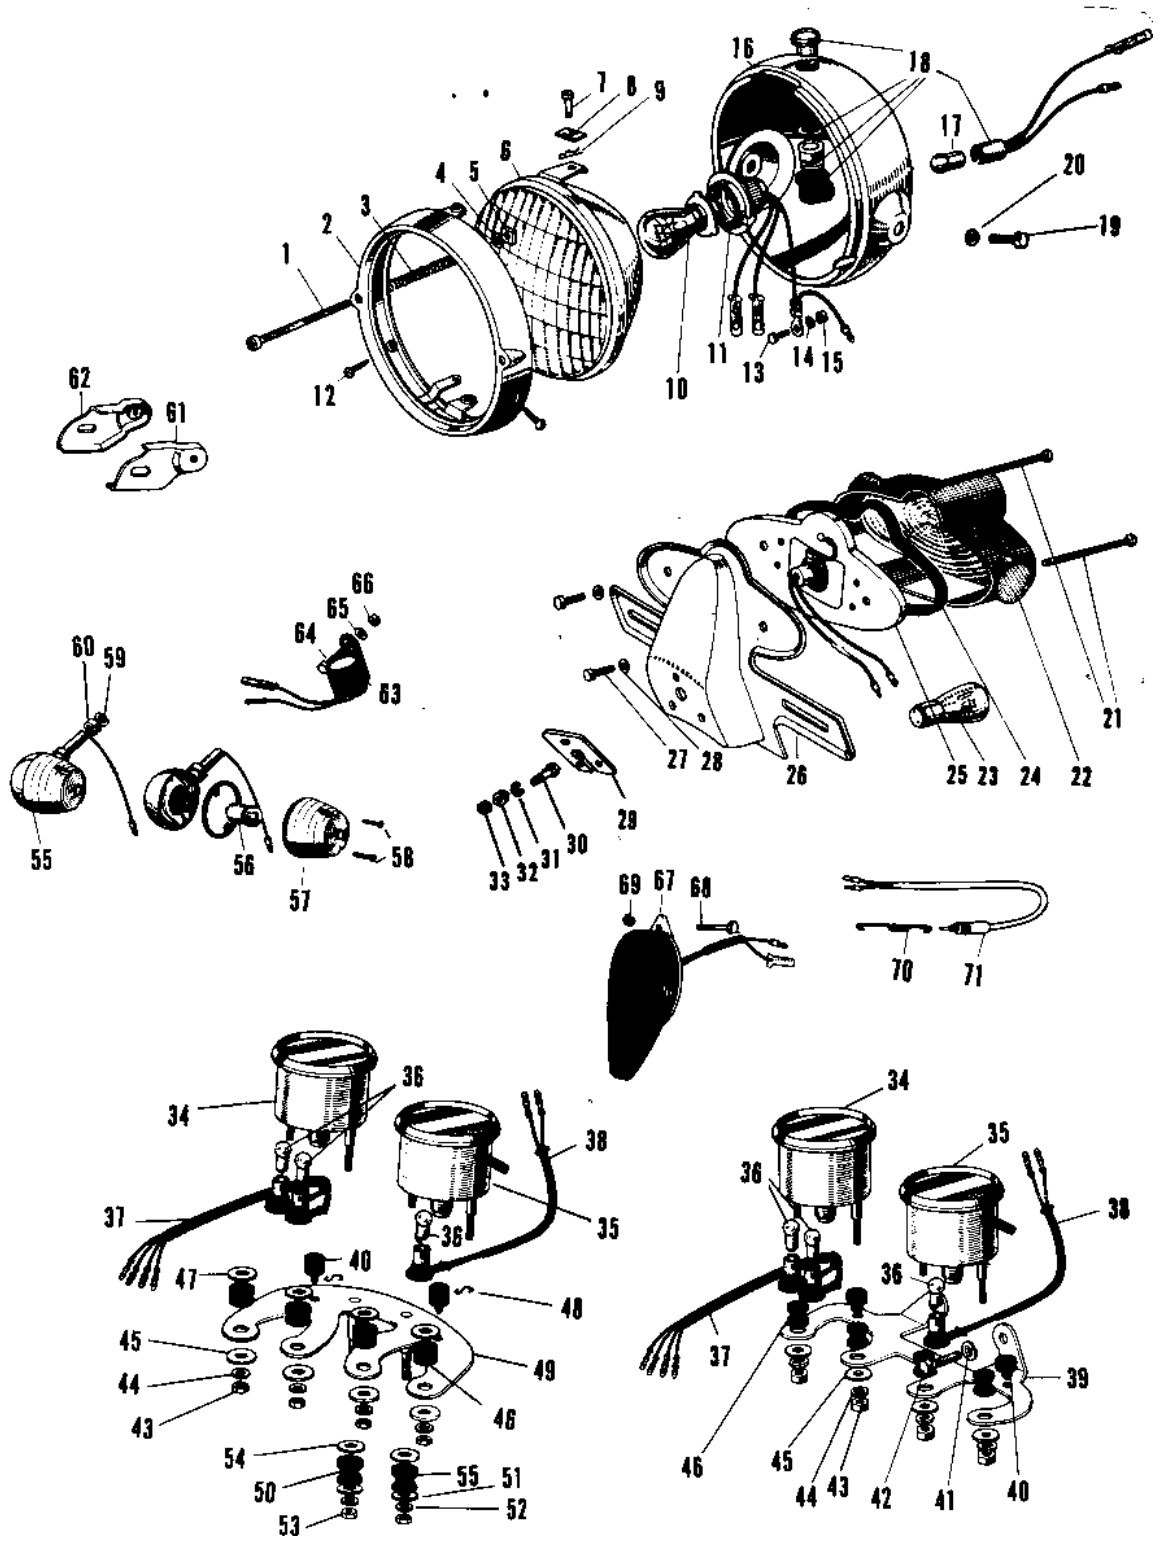

1971 A7SS-B PARTS DIAGRAM

HEADLIGHT/TAILLIGHT/METERS 2