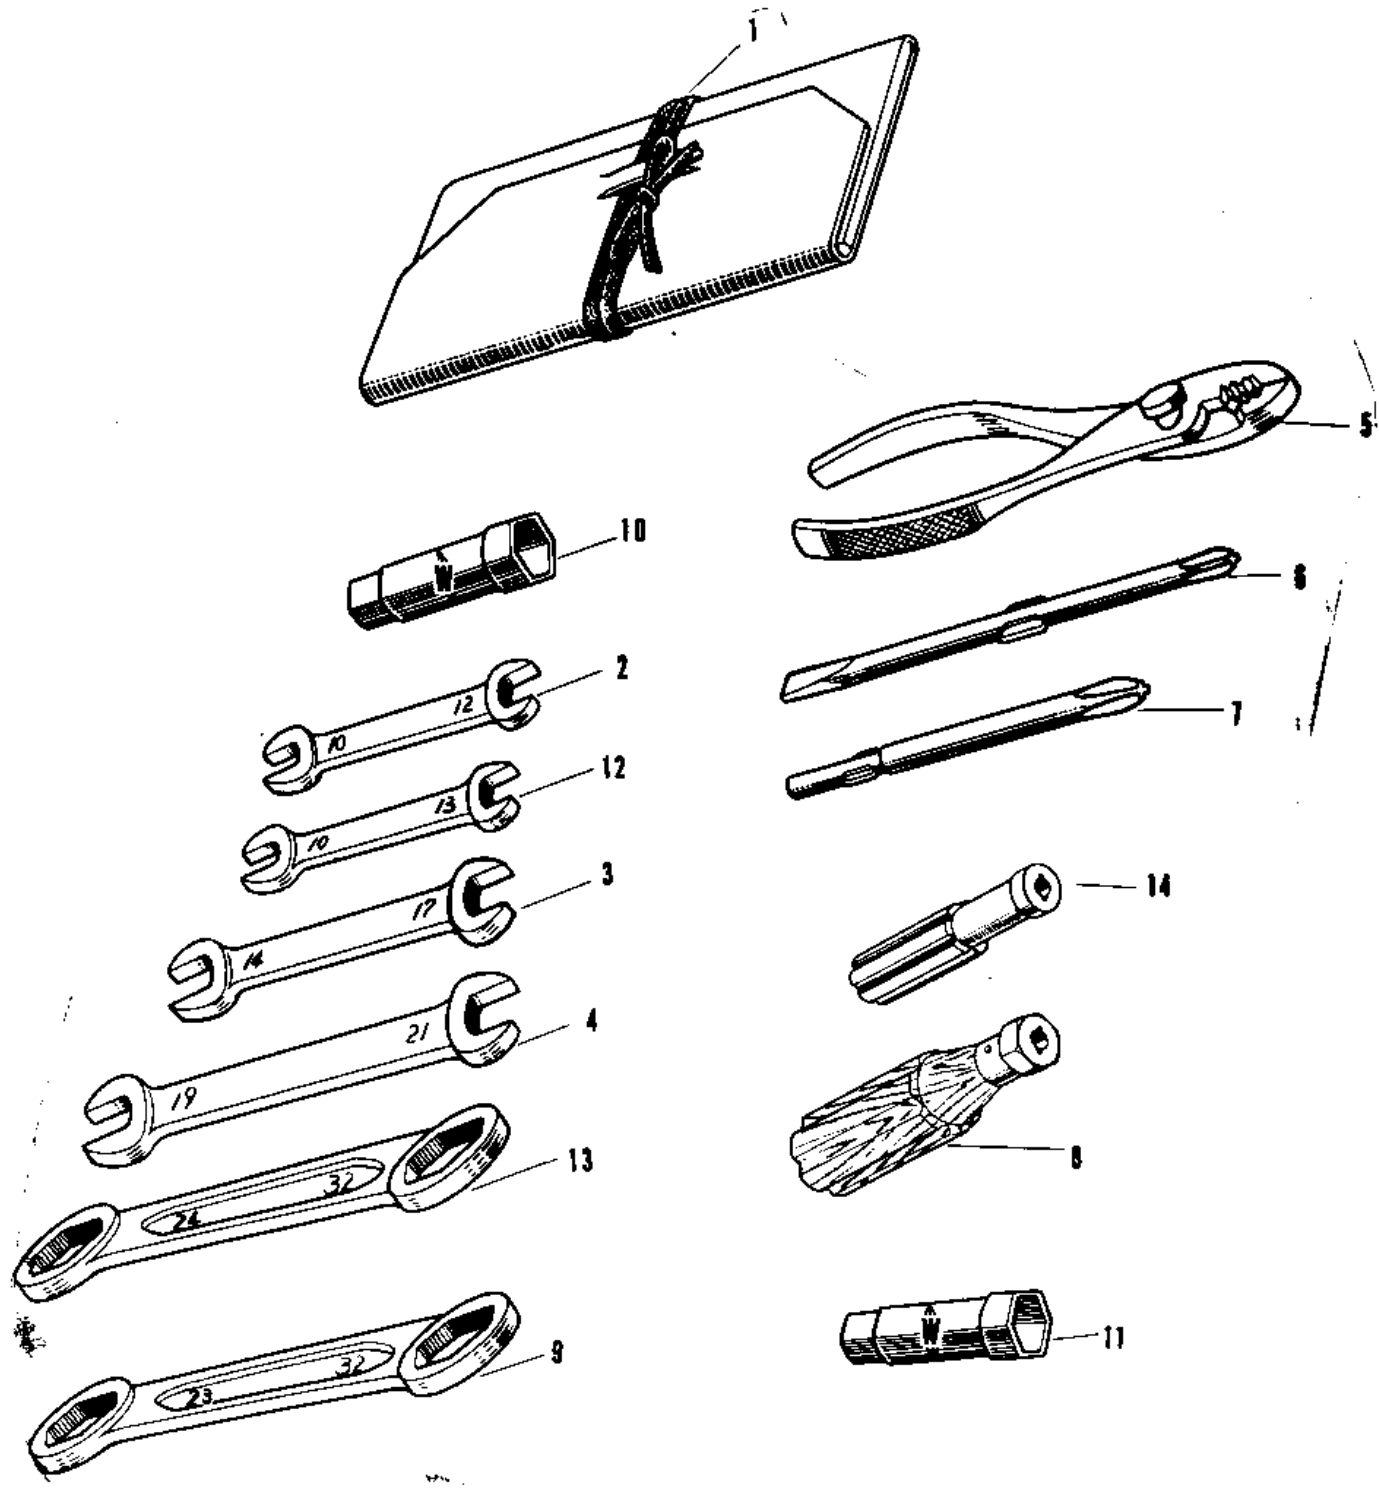

1967 A1SS PARTS DIAGRAM

TOOLS

1967 A1SS PARTS LIST

TOOLS

ITEM NAME	PART NUMBER	QUANTITY
UNAVAILABLE IN PRICE BOOK (Ref # 1~10)	56007-008	N/
BAG,TOOL (Ref # 1)	56008-008	1
UNAVAILABLE IN PRICE BOOK (Ref # 2)	960B1012	1
UNAVAILABLE IN PRICE BOOK (Ref # 3)	960B1417	1
UNAVAILABLE IN PRICE BOOK (Ref # 4)	960B1921	1
92112-003 (Canada) (Ref # 5)	92112-001	1
TOOL-DRIVER (Ref # 6)	92107-1052	1
SCREW DRIVER #3 PHLIP (Ref # 7)	92107-005	1
UNAVAILABLE IN PRICE BOOK (Ref # 8)	92106-003	N/
UNAVAILABLE IN PRICE BOOK (Ref # 9)	92109-001	N/
UNAVAILABLE IN PRICE BOOK (Ref # 10)	92110-004	N/
UNAVAILABLE IN PRICE BOOK (Ref # 1~7 11)	56007-012	1
92110-012 (Canada) (Ref # 11)	92110-008	1
UNAVAILABLE IN PRICE BOOK (Ref # 12)	960B1013	1
WRENCH BOX 24X32 (Ref # 13)	92109-002	1
92106-1001 (Canada) (Ref # 14)	92106-002	1