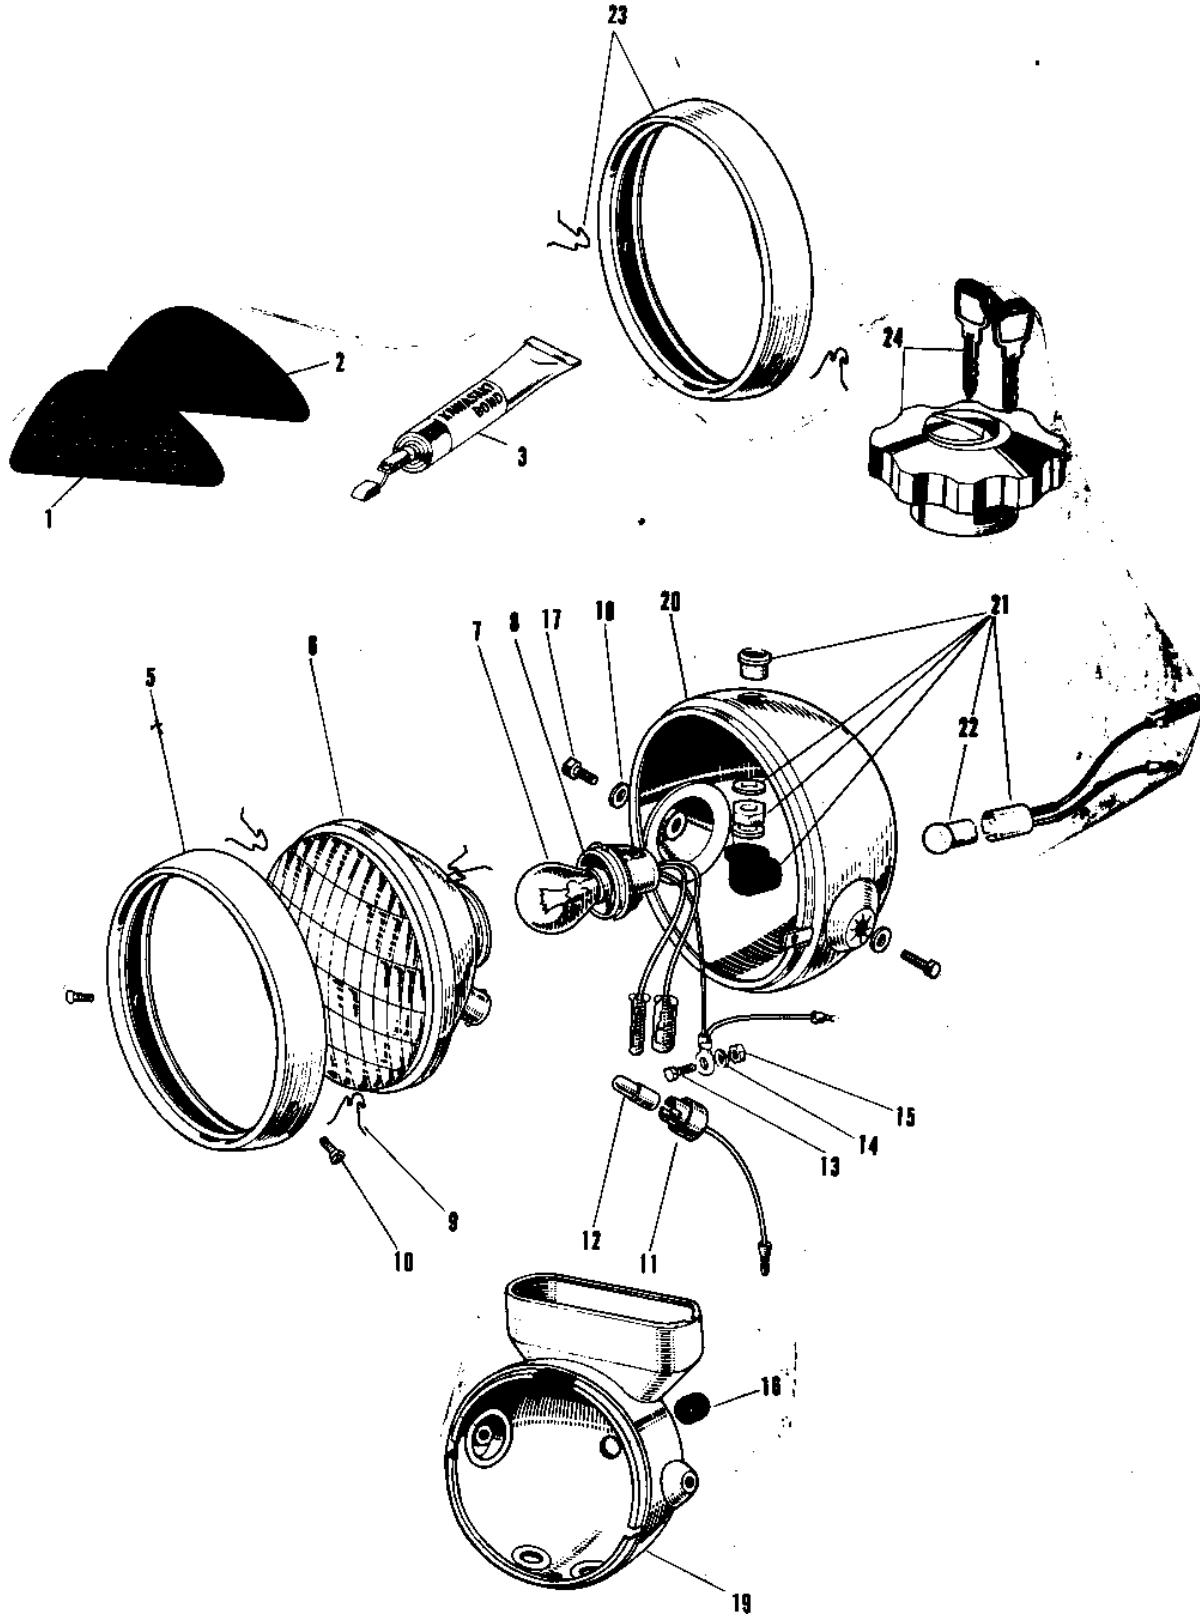

1967 Samurai PARTS DIAGRAM

OPTIONAL PARTS

1967 Samurai PARTS LIST

OPTIONAL PARTS

ITEM NAME	PART NUMBER	QUANTITY
GRIP KNEE L.H (Ref # 1)	51061-015	1
GRIP KNEE R.H (Ref # 2)	51062-013	1
LIQUID GASKET (Ref # 3)	92104-002	AR
UNAVAILABLE IN PRICE BOOK (Ref # 5~15)	23004-017	N/
RIM HEAD LAMP (Ref # 5)	23006-022	1
UNAVAILABLE IN PRICE BOOK (Ref # 6)	23007-019	1
BULB 12V 35/35W (Ref # 7)	92069-045	1
SOCKET HEAD LAMP (Ref # 8)	23008-017	1
CLAMP HEAD LAMP LENS (Ref # 9)	23009-012	3
SCREW OVL CNTSNK 5X10 (Ref # 10)	222E0510	2
UNAVAILABLE IN PRICE BOOK (Ref # 10)	22E0510A	2
UNAVAILABLE IN PRICE BOOK (Ref # 11)	23008-018	1
BULB 12V 4W (Ref # 12)	92069-046	1
SCREW PAN HEAD 3X6 (Ref # 13)	211B0306	1
SCREW-PAN-HEAD 3X6 (Ref # 13)	220B0306	1
WASHER SPRING 3MM (Ref # 14)	461F0300	1
NUT-HEX (Ref # 15)	311B0300	1
NUT-HEX (Ref # 15)	311B0300	1
GROMMET 13MM (Ref # 16)	850A1301	1
BOLT,HEX HEAD,10X25 (Ref # 17)	92007-045	2
WASHER SPRING 10MM (Ref # 18)	461F1000	2
BODY HEAD LAMP C.RED (Ref # 19)	23005-017-24	1
BODY HEAD LAMP C.BLUE (Ref # 19)	23005-017-27	1
BODY-HEAD LAMP,F BLK (Ref # 20)	23005-018-21	1
LAMP ASSY HIGH BEAM (Ref # 21)	23016-002	1
BULB 12V 1.5W (Ref # 22)	92069-017	1
RIM HEAD LAMP (Ref # 23)	23006-013	1
CAP FUEL TANK LOCKING (Ref # 24)	51049-009	1