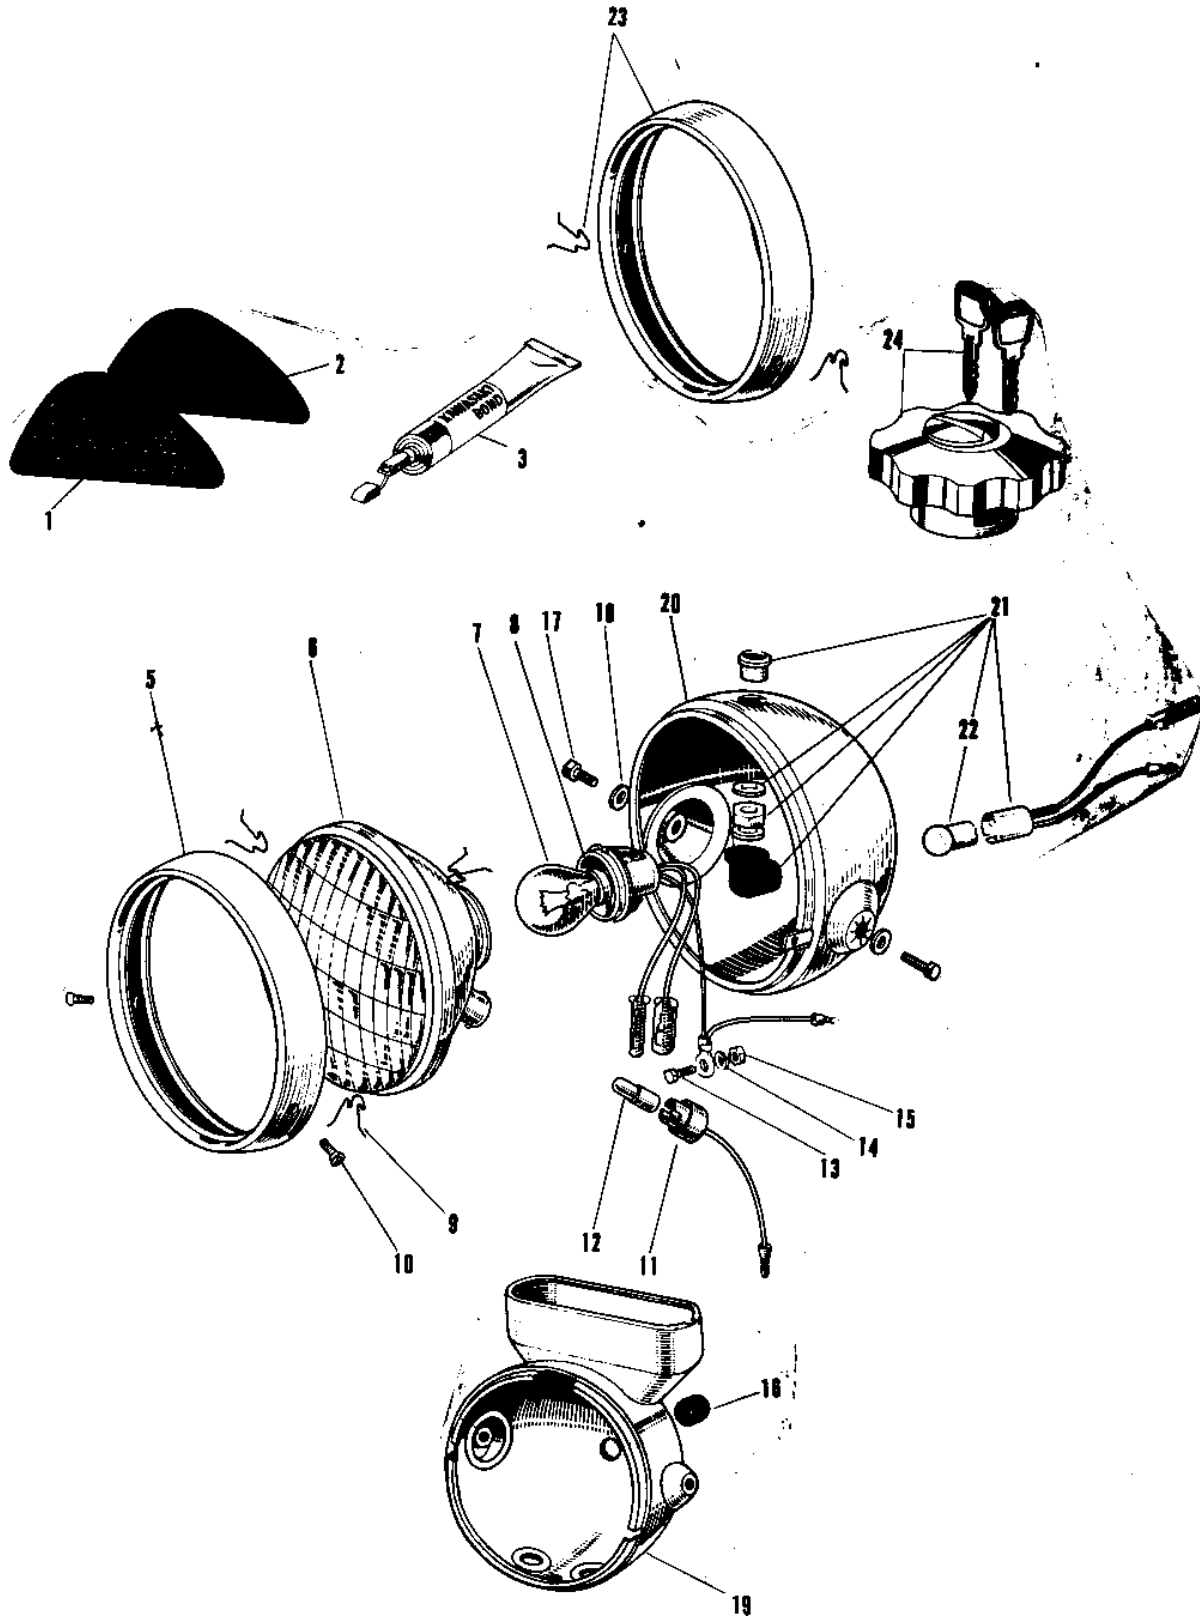

1971 A1-B PARTS DIAGRAM

OPTIONAL PARTS

1971 A1-B PARTS LIST

OPTIONAL PARTS

ITEM NAME	PART NUMBER	QUANTITY
GRIP KNEE L.H (Ref # 1)	51061-015	1
GRIP KNEE R.H (Ref # 2)	51062-013	1
LIQUID GASKET (Ref # 3)	92104-002	AR
UNAVAILABLE IN PRICE BOOK (Ref # 5~15)	23004-017	N/
RIM HEAD LAMP (Ref # 5)	23006-022	1
UNAVAILABLE IN PRICE BOOK (Ref # 6)	23007-019	1
BULB 12V 35/35W (Ref # 7)	92069-045	1
SOCKET HEAD LAMP (Ref # 8)	23008-017	1
CLAMP HEAD LAMP LENS (Ref # 9)	23009-012	3
SCREW OVL CNTSNK 5X10 (Ref # 10)	222E0510	2
UNAVAILABLE IN PRICE BOOK (Ref # 10)	22E0510A	2
UNAVAILABLE IN PRICE BOOK (Ref # 11)	23008-018	1
BULB 12V 4W (Ref # 12)	92069-046	1
SCREW PAN HEAD 3X6 (Ref # 13)	211B0306	1
SCREW-PAN-HEAD 3X6 (Ref # 13)	220B0306	1
WASHER SPRING 3MM (Ref # 14)	461F0300	1
NUT-HEX (Ref # 15)	311B0300	1
NUT-HEX (Ref # 15)	311B0300	1
GROMMET 13MM (Ref # 16)	850A1301	1
BOLT,HEX HEAD,10X25 (Ref # 17)	92007-045	2
WASHER SPRING 10MM (Ref # 18)	461F1000	2
BODY HEAD LAMP C.RED (Ref # 19)	23005-017-24	1
BODY HEAD LAMP C.BLUE (Ref # 19)	23005-017-27	1
BODY-HEAD LAMP,F BLK (Ref # 20)	23005-018-21	1
LAMP ASSY HIGH BEAM (Ref # 21)	23016-002	1
BULB 12V 1.5W (Ref # 22)	92069-017	1
RIM HEAD LAMP (Ref # 23)	23006-013	1
CAP FUEL TANK LOCKING (Ref # 24)	51049-009	1