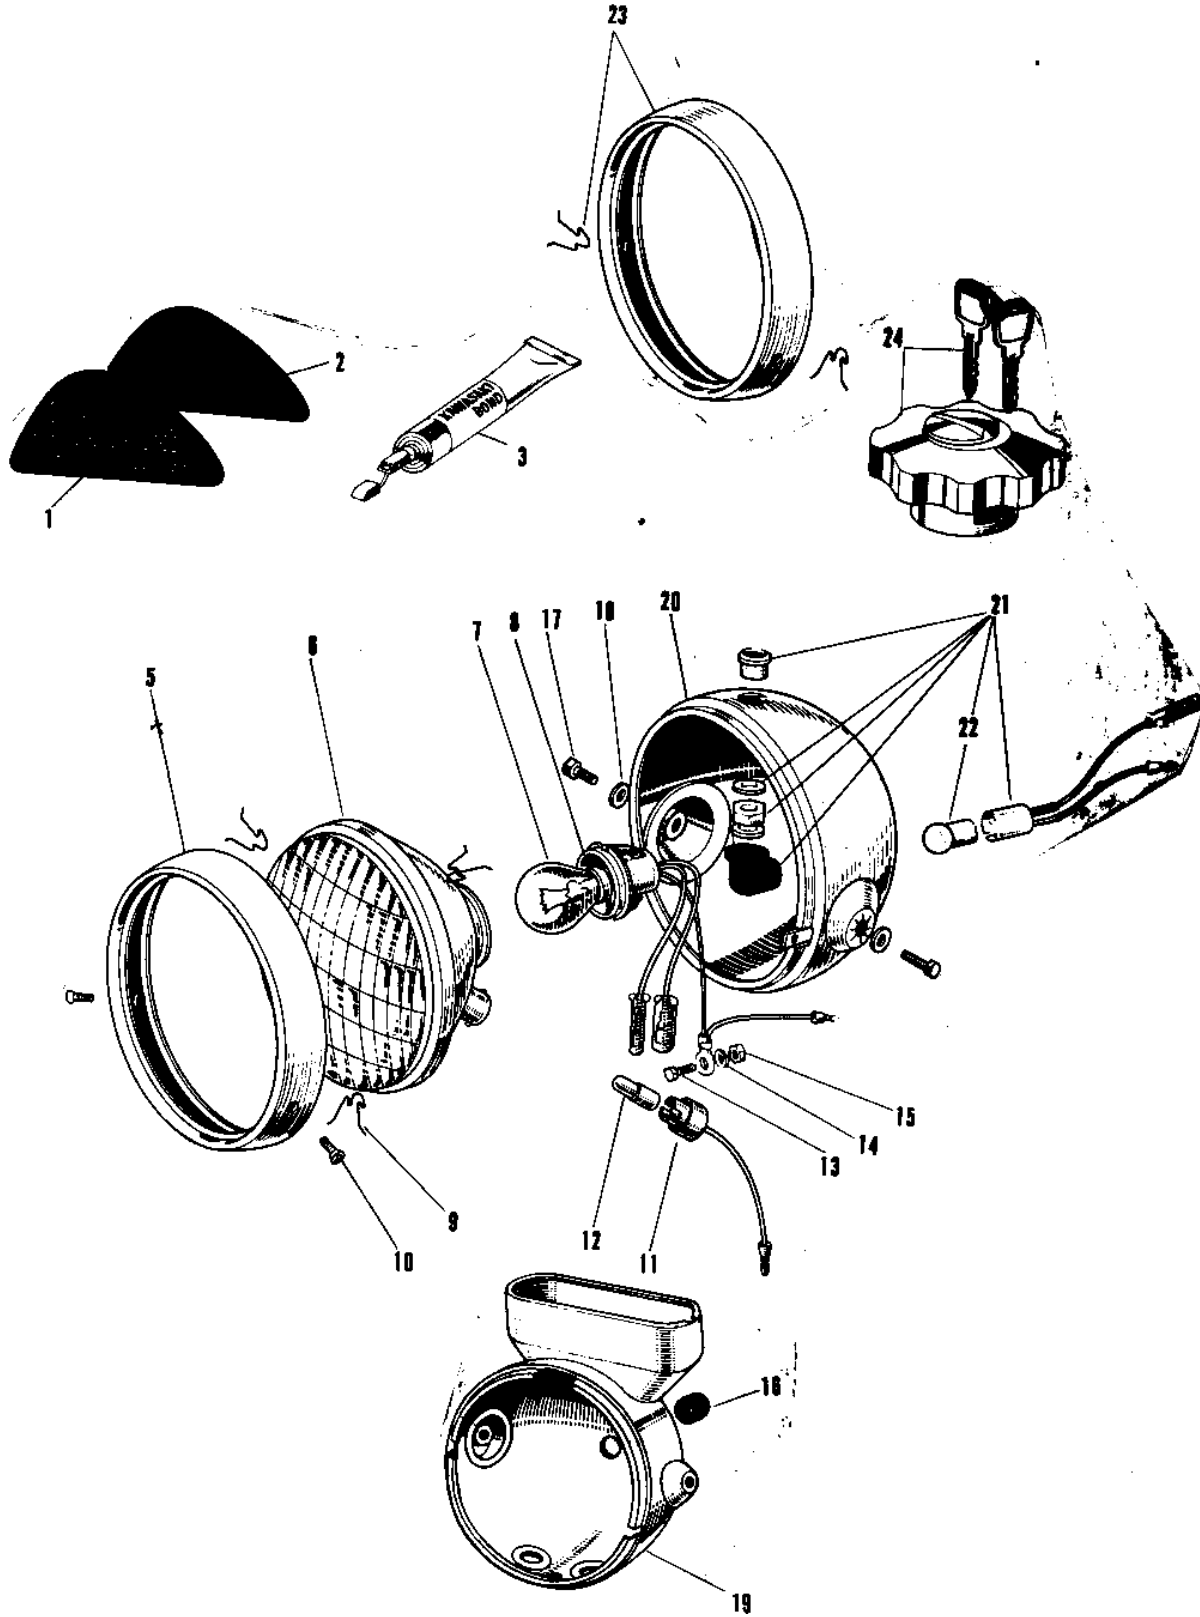

# 1969 Avenger PARTS DIAGRAM

OPTIONAL PARTS

# 1969 Avenger PARTS LIST

## OPTIONAL PARTS

ITEM NAME	PART NUMBER	QUANTITY
GRIP KNEE L.H (Ref # 1)	51061-015	1
GRIP KNEE R.H (Ref # 2)	51062-013	1
LIQUID GASKET (Ref # 3)	92104-002	AR
UNAVAILABLE IN PRICE BOOK (Ref # 5~15)	23004-017	N/
RIM HEAD LAMP (Ref # 5)	23006-022	1
UNAVAILABLE IN PRICE BOOK (Ref # 6)	23007-019	1
BULB 12V 35/35W (Ref # 7)	92069-045	1
SOCKET HEAD LAMP (Ref # 8)	23008-017	1
CLAMP HEAD LAMP LENS (Ref # 9)	23009-012	3
SCREW OVL CNTSNK 5X10 (Ref # 10)	222E0510	2
UNAVAILABLE IN PRICE BOOK (Ref # 10)	22E0510A	2
UNAVAILABLE IN PRICE BOOK (Ref # 11)	23008-018	1
BULB 12V 4W (Ref # 12)	92069-046	1
SCREW PAN HEAD 3X6 (Ref # 13)	211B0306	1
SCREW-PAN-HEAD 3X6 (Ref # 13)	220B0306	1
WASHER SPRING 3MM (Ref # 14)	461F0300	1
NUT-HEX (Ref # 15)	311B0300	1
NUT-HEX (Ref # 15)	311B0300	1
GROMMET 13MM (Ref # 16)	850A1301	1
BOLT,HEX HEAD,10X25 (Ref # 17)	92007-045	2
WASHER SPRING 10MM (Ref # 18)	461F1000	2
BODY HEAD LAMP C.RED (Ref # 19)	23005-017-24	1
BODY HEAD LAMP C.BLUE (Ref # 19)	23005-017-27	1
BODY-HEAD LAMP,F BLK (Ref # 20)	23005-018-21	1
LAMP ASSY HIGH BEAM (Ref # 21)	23016-002	1
BULB 12V 1.5W (Ref # 22)	92069-017	1
RIM HEAD LAMP (Ref # 23)	23006-013	1
CAP FUEL TANK LOCKING (Ref # 24)	51049-009	1