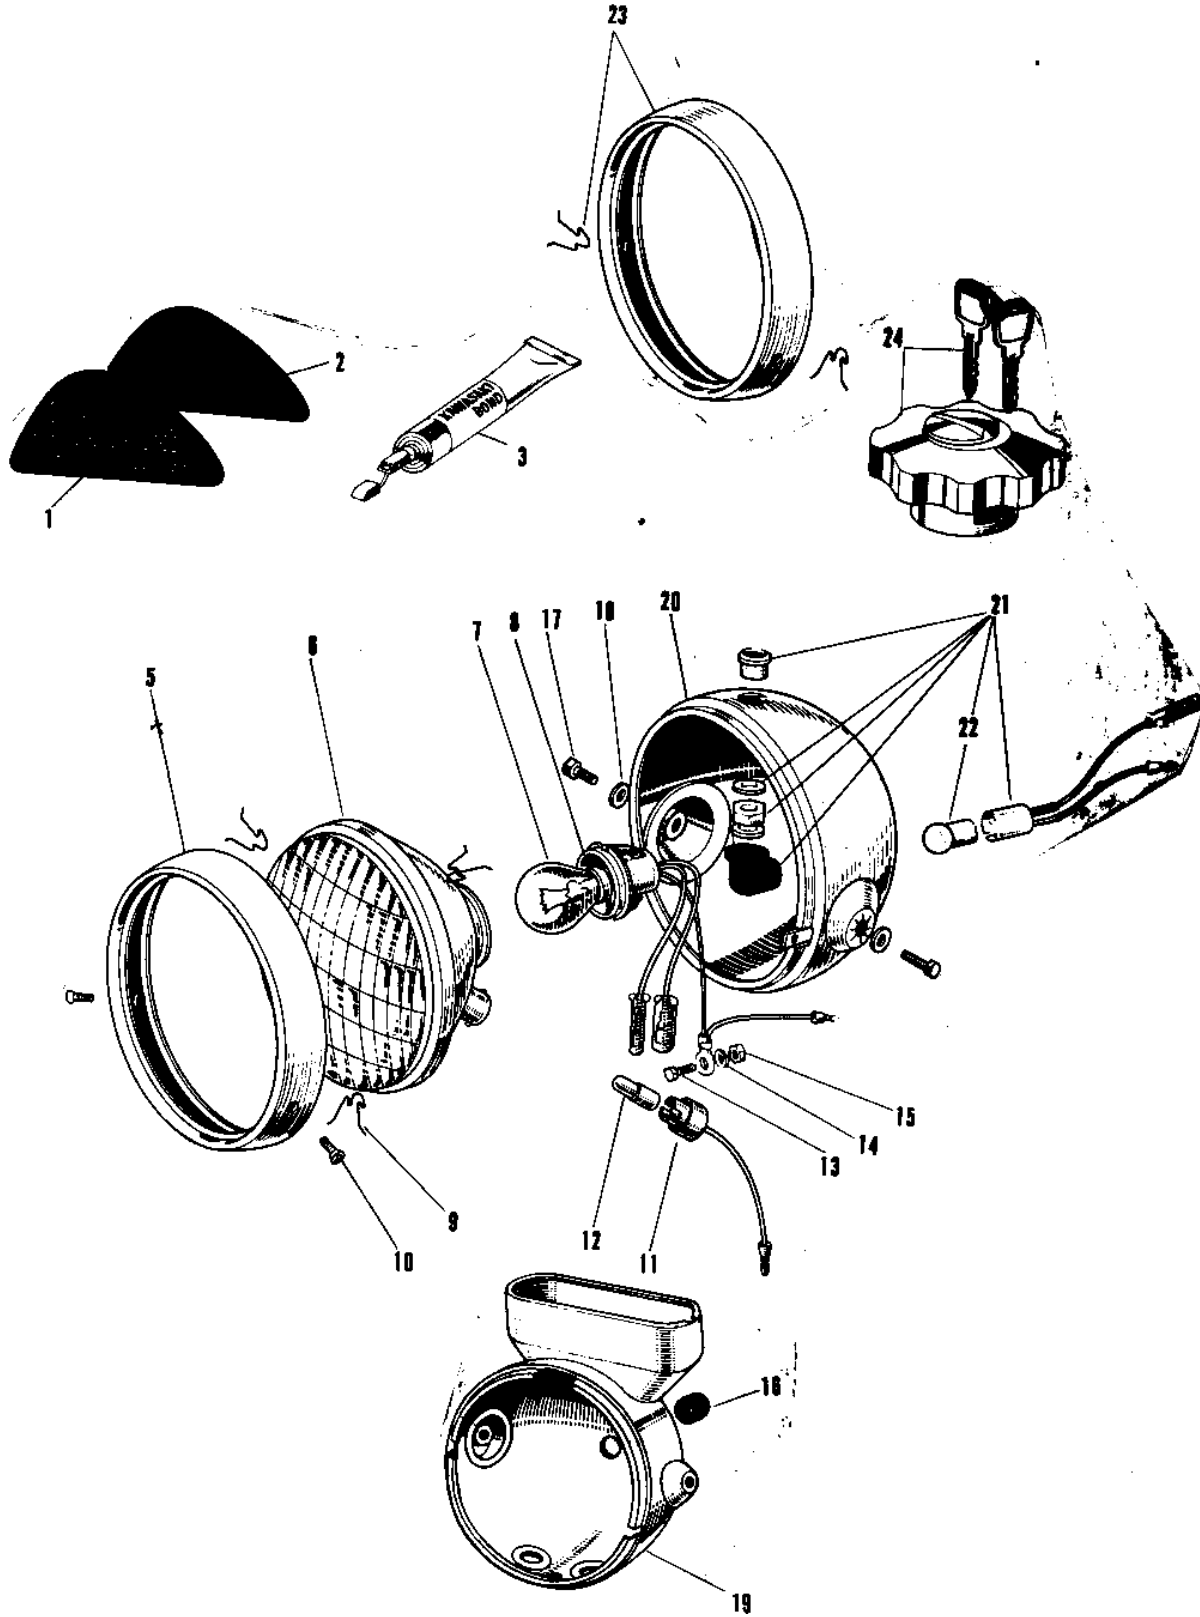

1969 Avenger PARTS DIAGRAM

OPTIONAL PARTS

1969 Avenger PARTS LIST

OPTIONAL PARTS

ITEM NAME	PART NUMBER	QUANTITY
GRIP KNEE L.H (Ref # 1)	51061-015	1
GRIP KNEE R.H (Ref # 2)	51062-013	1
LIQUID GASKET (Ref # 3)	92104-002	AR
UNAVAILABLE IN PRICE BOOK (Ref # 5~15)	23004-017	N/
RIM HEAD LAMP (Ref # 5)	23006-022	1
UNAVAILABLE IN PRICE BOOK (Ref # 6)	23007-019	1
BULB 12V 35/35W (Ref # 7)	92069-045	1
SOCKET HEAD LAMP (Ref # 8)	23008-017	1
CLAMP HEAD LAMP LENS (Ref # 9)	23009-012	3
SCREW OVL CNTSNK 5X10 (Ref # 10)	222E0510	2
UNAVAILABLE IN PRICE BOOK (Ref # 10)	22E0510A	2
UNAVAILABLE IN PRICE BOOK (Ref # 11)	23008-018	1
BULB 12V 4W (Ref # 12)	92069-046	1
SCREW PAN HEAD 3X6 (Ref # 13)	211B0306	1
SCREW-PAN-HEAD 3X6 (Ref # 13)	220B0306	1
WASHER SPRING 3MM (Ref # 14)	461F0300	1
NUT-HEX (Ref # 15)	311B0300	1
NUT-HEX (Ref # 15)	311B0300	1
GROMMET 13MM (Ref # 16)	850A1301	1
BOLT,HEX HEAD,10X25 (Ref # 17)	92007-045	2
WASHER SPRING 10MM (Ref # 18)	461F1000	2
BODY HEAD LAMP C.RED (Ref # 19)	23005-017-24	1
BODY HEAD LAMP C.BLUE (Ref # 19)	23005-017-27	1
BODY-HEAD LAMP,F BLK (Ref # 20)	23005-018-21	1
LAMP ASSY HIGH BEAM (Ref # 21)	23016-002	1
BULB 12V 1.5W (Ref # 22)	92069-017	1
RIM HEAD LAMP (Ref # 23)	23006-013	1
CAP FUEL TANK LOCKING (Ref # 24)	51049-009	1