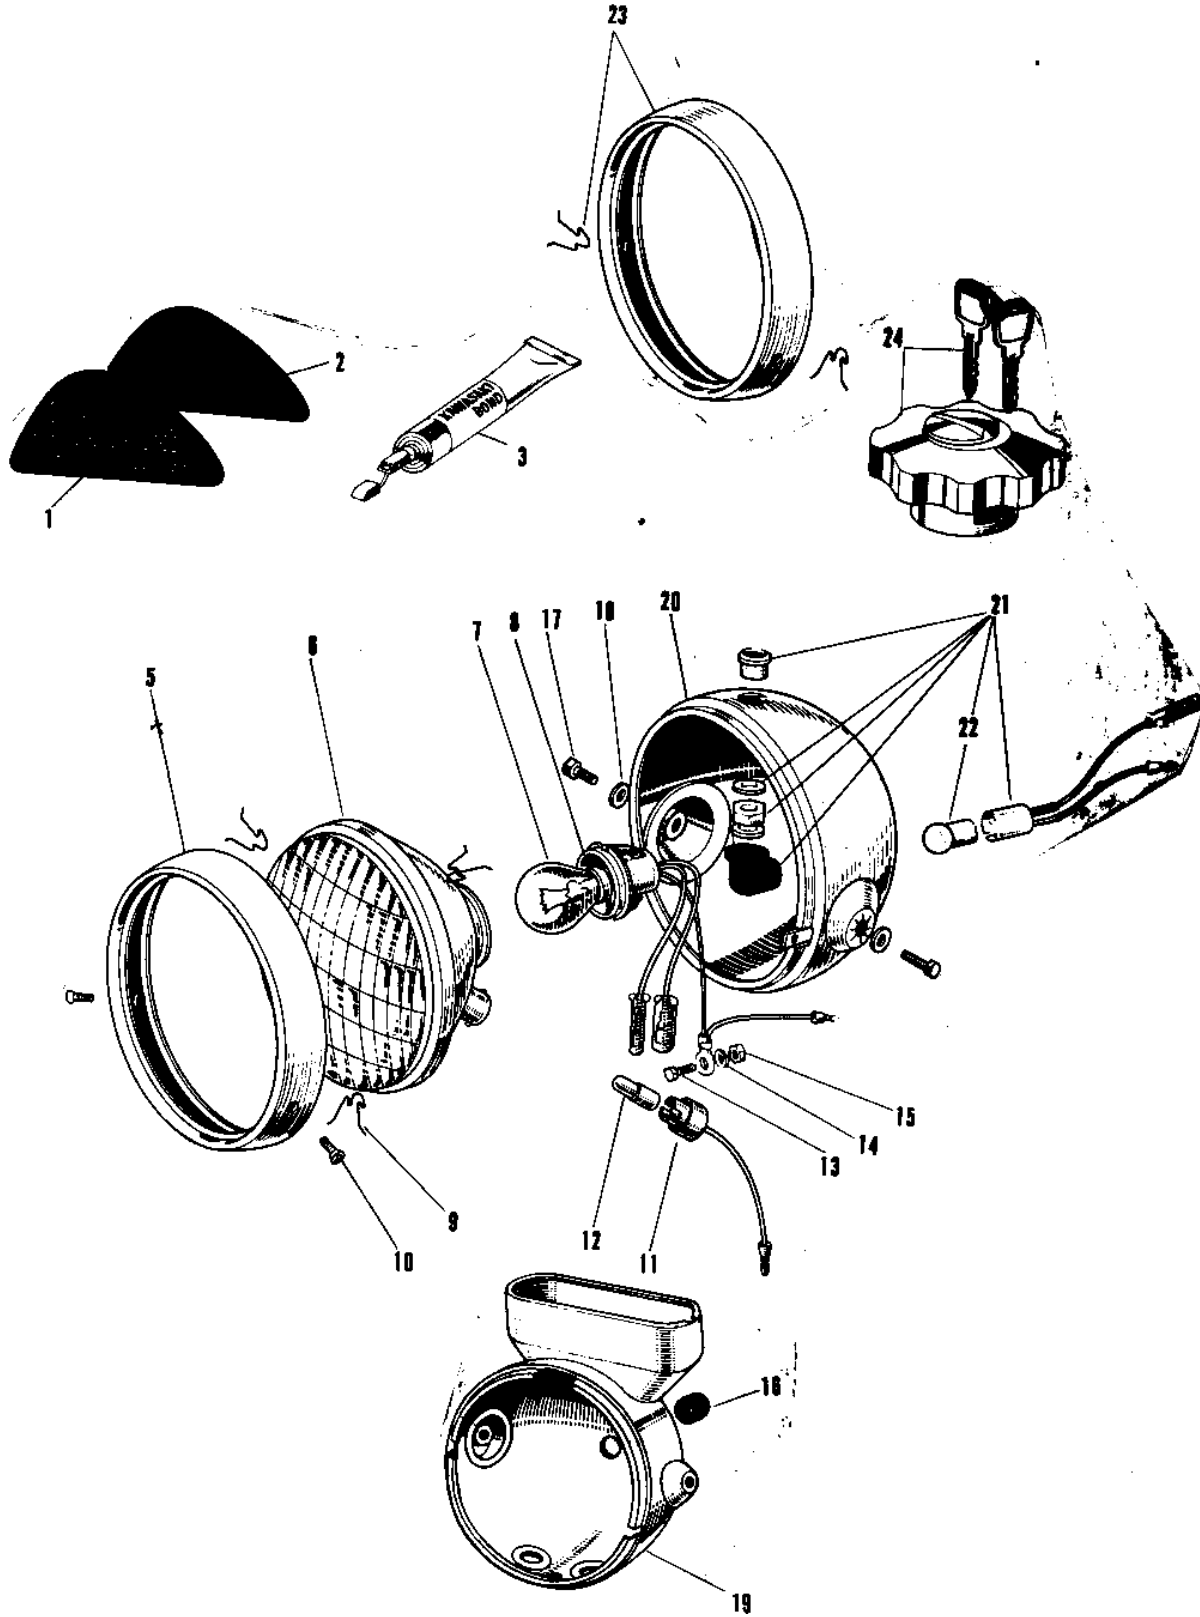

# 1967 Avenger PARTS DIAGRAM

OPTIONAL PARTS

# 1967 Avenger PARTS LIST

## OPTIONAL PARTS

ITEM NAME	PART NUMBER	QUANTITY
GRIP KNEE L.H (Ref # 1)	51061-015	1
GRIP KNEE R.H (Ref # 2)	51062-013	1
LIQUID GASKET (Ref # 3)	92104-002	AR
UNAVAILABLE IN PRICE BOOK (Ref # 5~15)	23004-017	N/
RIM HEAD LAMP (Ref # 5)	23006-022	1
UNAVAILABLE IN PRICE BOOK (Ref # 6)	23007-019	1
BULB 12V 35/35W (Ref # 7)	92069-045	1
SOCKET HEAD LAMP (Ref # 8)	23008-017	1
CLAMP HEAD LAMP LENS (Ref # 9)	23009-012	3
SCREW OVL CNTSNK 5X10 (Ref # 10)	222E0510	2
UNAVAILABLE IN PRICE BOOK (Ref # 10)	22E0510A	2
UNAVAILABLE IN PRICE BOOK (Ref # 11)	23008-018	1
BULB 12V 4W (Ref # 12)	92069-046	1
SCREW PAN HEAD 3X6 (Ref # 13)	211B0306	1
SCREW-PAN-HEAD 3X6 (Ref # 13)	220B0306	1
WASHER SPRING 3MM (Ref # 14)	461F0300	1
NUT-HEX (Ref # 15)	311B0300	1
NUT-HEX (Ref # 15)	311B0300	1
GROMMET 13MM (Ref # 16)	850A1301	1
BOLT,HEX HEAD,10X25 (Ref # 17)	92007-045	2
WASHER SPRING 10MM (Ref # 18)	461F1000	2
BODY HEAD LAMP C.RED (Ref # 19)	23005-017-24	1
BODY HEAD LAMP C.BLUE (Ref # 19)	23005-017-27	1
BODY-HEAD LAMP,F BLK (Ref # 20)	23005-018-21	1
LAMP ASSY HIGH BEAM (Ref # 21)	23016-002	1
BULB 12V 1.5W (Ref # 22)	92069-017	1
RIM HEAD LAMP (Ref # 23)	23006-013	1
CAP FUEL TANK LOCKING (Ref # 24)	51049-009	1