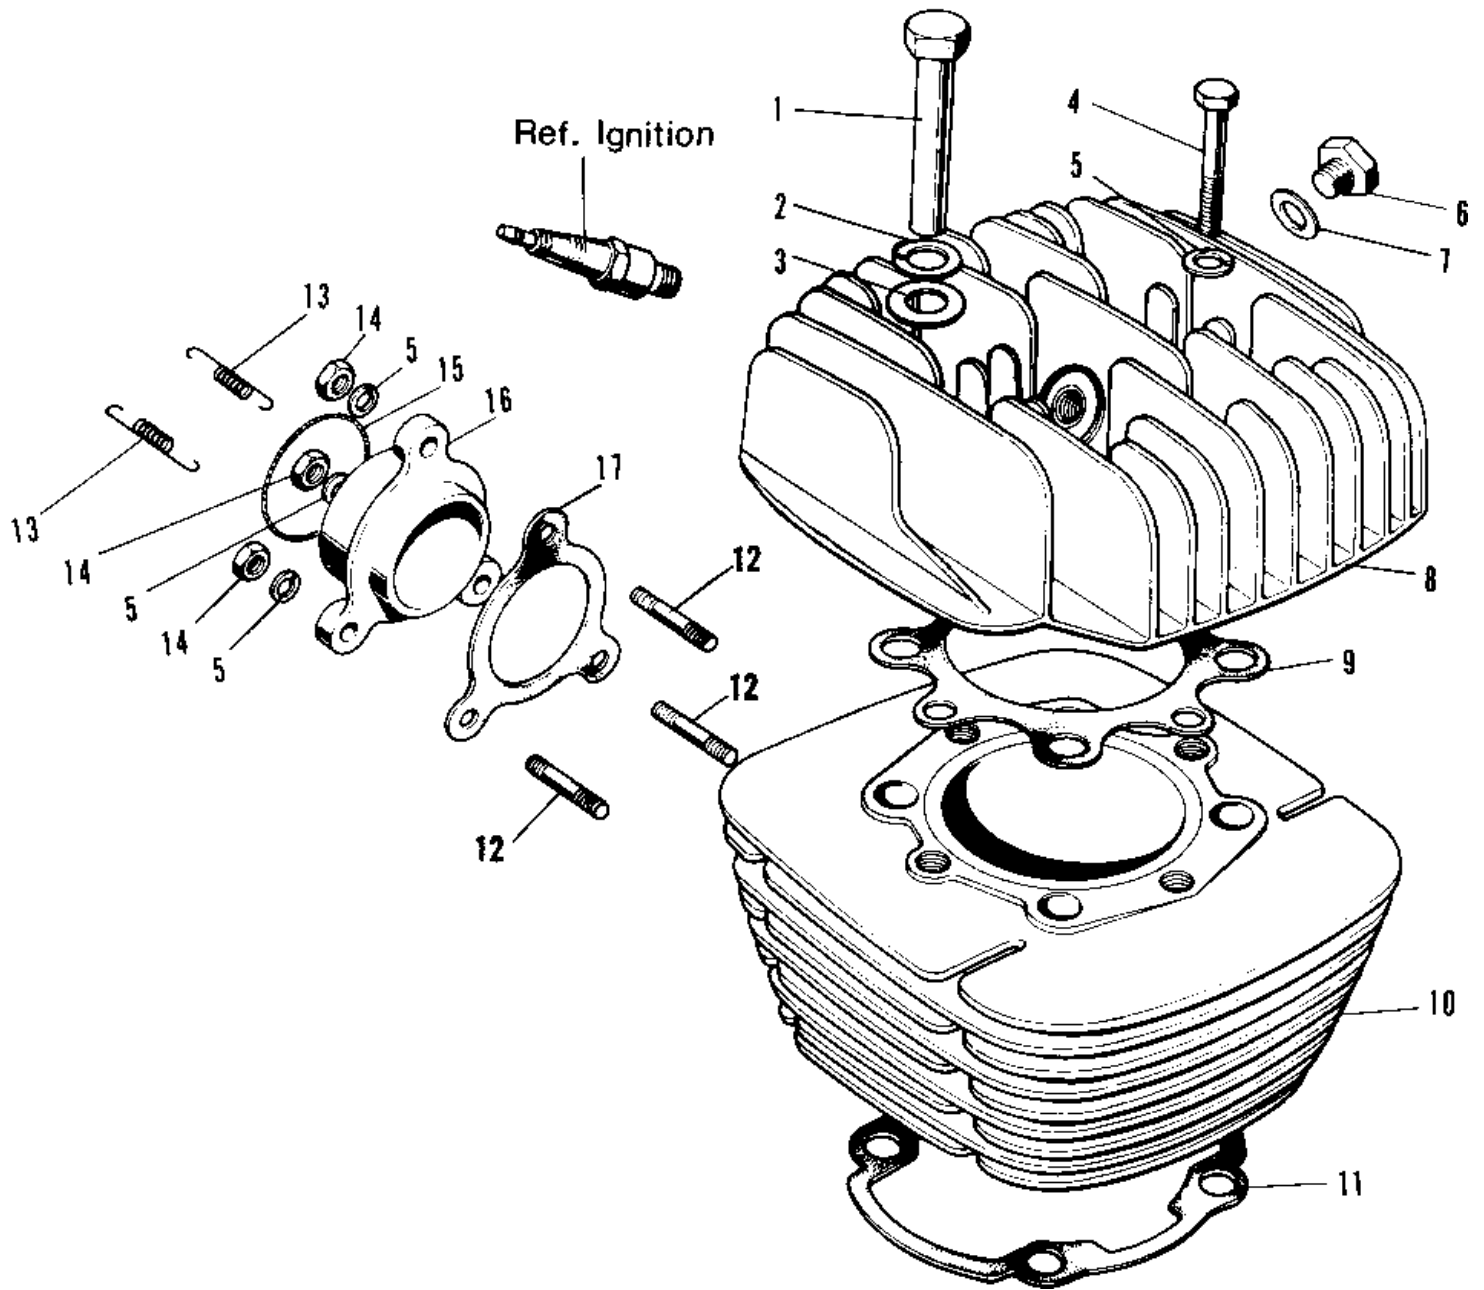

1971 F5-A PARTS DIAGRAM

CYLINDER HEAD/CYLINDER

1971 F5-A PARTS LIST

CYLINDER HEAD/CYLINDER

ITEM NAME	PART NUMBER	QUANTITY
NUT 10MM (Ref # 1)	92015-022	
WASHER SPRING 14MM (Ref # 2)	461F1400	
WASHER PLAIN 14MM (Ref # 3)	410B1400	
BOLT,10X45 (Ref # 4)	92001-1182	
BOLT,10X45 (Ref # 4)	92001-1182	
WASHER SPRING 8MM (Ref # 5)	461F0800	
WASHER SPRING 8MM (Ref # 5)	461F0800	
WASHER SPRING 8MM (Ref # 5)	461F0800	
PLUG-CYLINDER HEAD (Ref # 6)	92067-005	
GASKET-CYL HEAD PLUG (Ref # 7)	92065-068	
CYLINDER HEAD (Ref # 8)	11001-047	
GASKET-CYLINDER HEAD (Ref # 9)	11004-037	
CYLINDER,F.BLACK (Ref # 10)	11005-056-21	
GASKET-CYLINDER BASE (Ref # 11)	11009-024	
STUD 8X20 (Ref # 12)	172G0820	
SPRING CONNECTOR (Ref # 13)	18071-001	
SPRING-CONNECTOR (Ref # 13)	18071-003	
NUT 8MM (Ref # 14)	318B0800	
UNAVAILABLE IN PRICE BOOK (Ref # 15)	56019-102	
HOLDER-EXHAUST (Ref # 16)	18062-002	
GASKET-EXHAUST PIPE (Ref # 17)	18050-004	