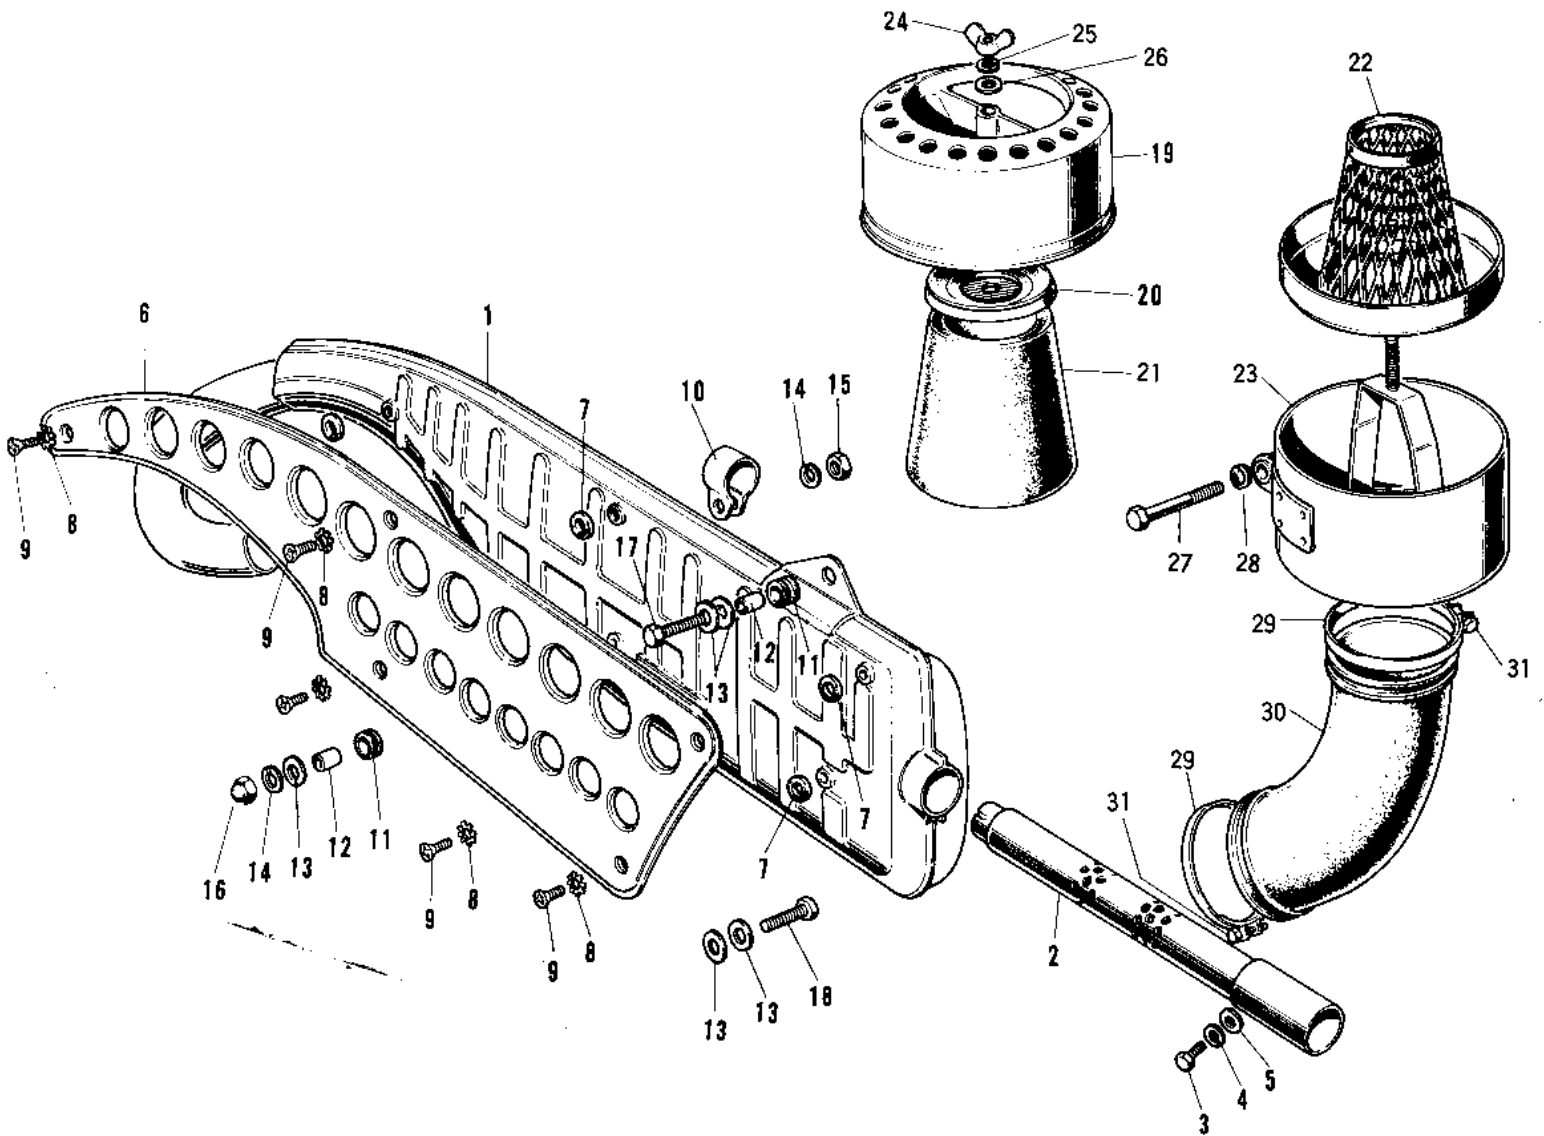

1971 F5-A PARTS DIAGRAM

AIR CLEANER/MUFFLER

1971 F5-A PARTS LIST

AIR CLEANER/MUFFLER

ITEM NAME	PART NUMBER	QUANTITY
MUFFLER ASSY,F.BLACK (Ref # 1~5)	18001-107-21	1
BAFFLE TUBE (Ref # 2)	18033-040	1
BOLT,6X10 (Ref # 3)	112G0610	1
WASHER SPRING 6MM (Ref # 4)	461F0600	1
WASHER PLAIN 6MM (Ref # 5)	411B0600	1
COVER-MUFFLER,BLACK (Ref # 6)	18064-003-21	1
INSULATOR HEAT (Ref # 7)	18065-002	5
WASHER LOCK 6MM (Ref # 8)	463H0600	5
SCREW PAN HEAD 6X10 (Ref # 9)	220E0610	5
BRACKET,UPPER MUFFLER (Ref # 10)	32069-039	1
DAMPER RUBBER-MUFFLER (Ref # 11)	18063-005	2
COLLAR (Ref # 12)	92027-102	2
WASHER,8X26X2.3 (Ref # 13)	92022-1564	5
WASHER SPRING 8MM (Ref # 14)	461F0800	2
NUT 8MM (Ref # 15)	312B0800	1
NUT FUEL TANK FRONT (Ref # 16)	92020-007	1
BOLT,FLANGED,8X35 (Ref # 17)	92001-1577	1
BOLT HEX HEAD 8X28 (Ref # 18)	114G0828	1
AIR CLEANER ASSY (Ref # 19~26)	11010-038	1
CAP-AIR CLEANER (Ref # 19)	11012-014	1
ELEMENT,AIR CLNR,TOP (Ref # 20)	11013-022	1
ELEMENT,AIR CLNR,MAIN (Ref # 21)	11013-021	1
WIRE NET-AIR CLEANER (Ref # 22)	11014-002	1
BODY-AIR CLEANER (Ref # 23)	11011-011	1
NUT-WING,6MM (Ref # 24)	92015-030	1
WASHER SPRING 6MM (Ref # 25)	461F0600	1
WASHER PLAIN 6MM (Ref # 26)	411B0600	1
BOLT,EXCLUSIVE (Ref # 27)	92001-1456	1
WASHER SPRING 6MM (Ref # 28)	461F0600	1