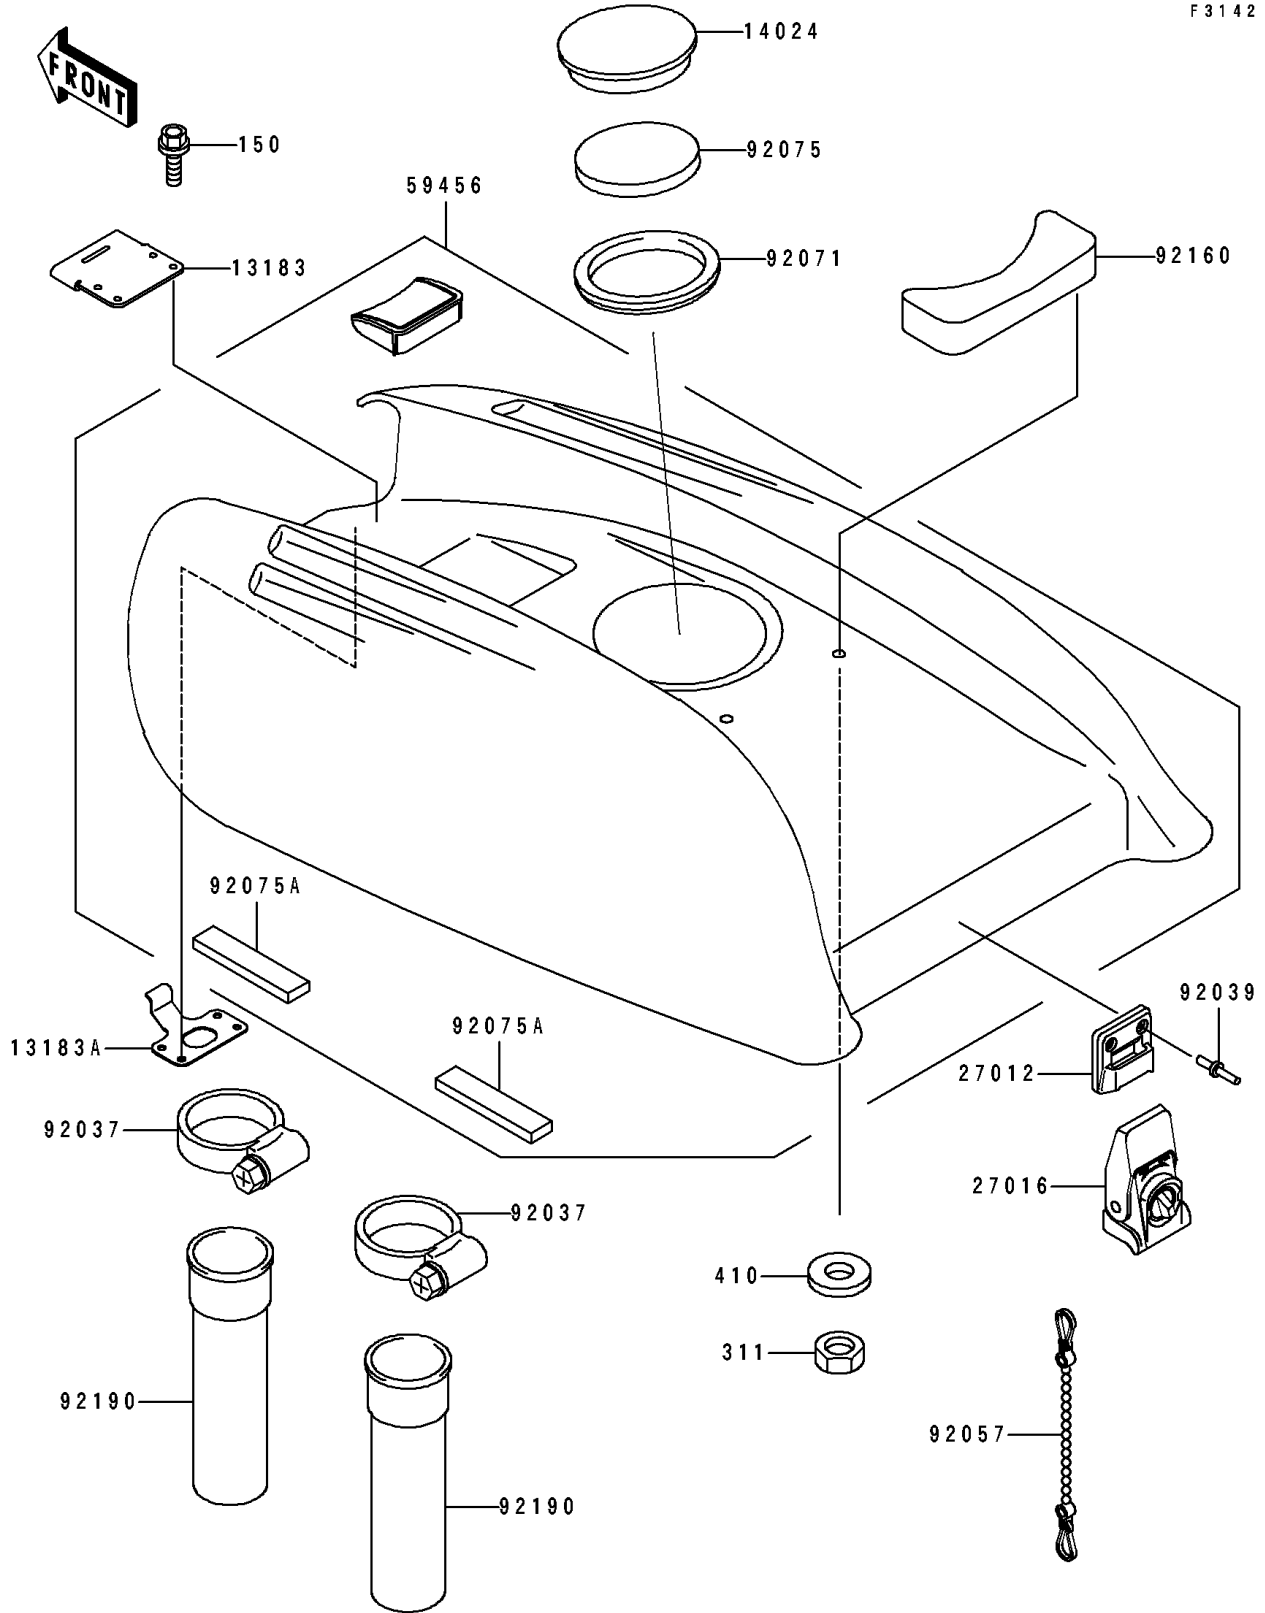

# 1992 750 SX PARTS DIAGRAM

Engine Hood

F 3142

# 1992 750 SX PARTS LIST

## Engine Hood

ITEM NAME	PART NUMBER	QUANTITY
PLATE,ENGINE HOOD (Ref # 13183)	13183-3788	1
PLATE,ENGINE HOOD (Ref # 13183A)	13183-3789	1
COVER (Ref # 14024)	14024-3748	1
HOOK,ENGINE HOOD LOCK (Ref # 27012)	27012-3762	1
LOCK-ASSY,ENGINE HOOD (Ref # 27016)	27016-3723	1
HOOD-COMP-ENGINE,J.WHITE (Ref # 59456)	59456-3723-8C	1
CLAMP (Ref # 92037)	92037-3738	2
RIVET (Ref # 92039)	92039-3750	2
CHAIN,COVER,L=100 (Ref # 92057)	92057-3704	1
GROMMET (Ref # 92071)	92071-3742	1
DAMPER (Ref # 92075)	92075-3737	1
DAMPER (Ref # 92075A)	92075-3757	4
DAMPER (Ref # 92160)	92160-3772	1
TUBE (Ref # 92190)	92190-3824	2
BOLT-WS,5X25 (Ref # 150)	150R0525	4
NUT-HEX,5MM (Ref # 311)	311R0500	2
W-PLAIN-S,5MM (Ref # 410)	410S0500	2