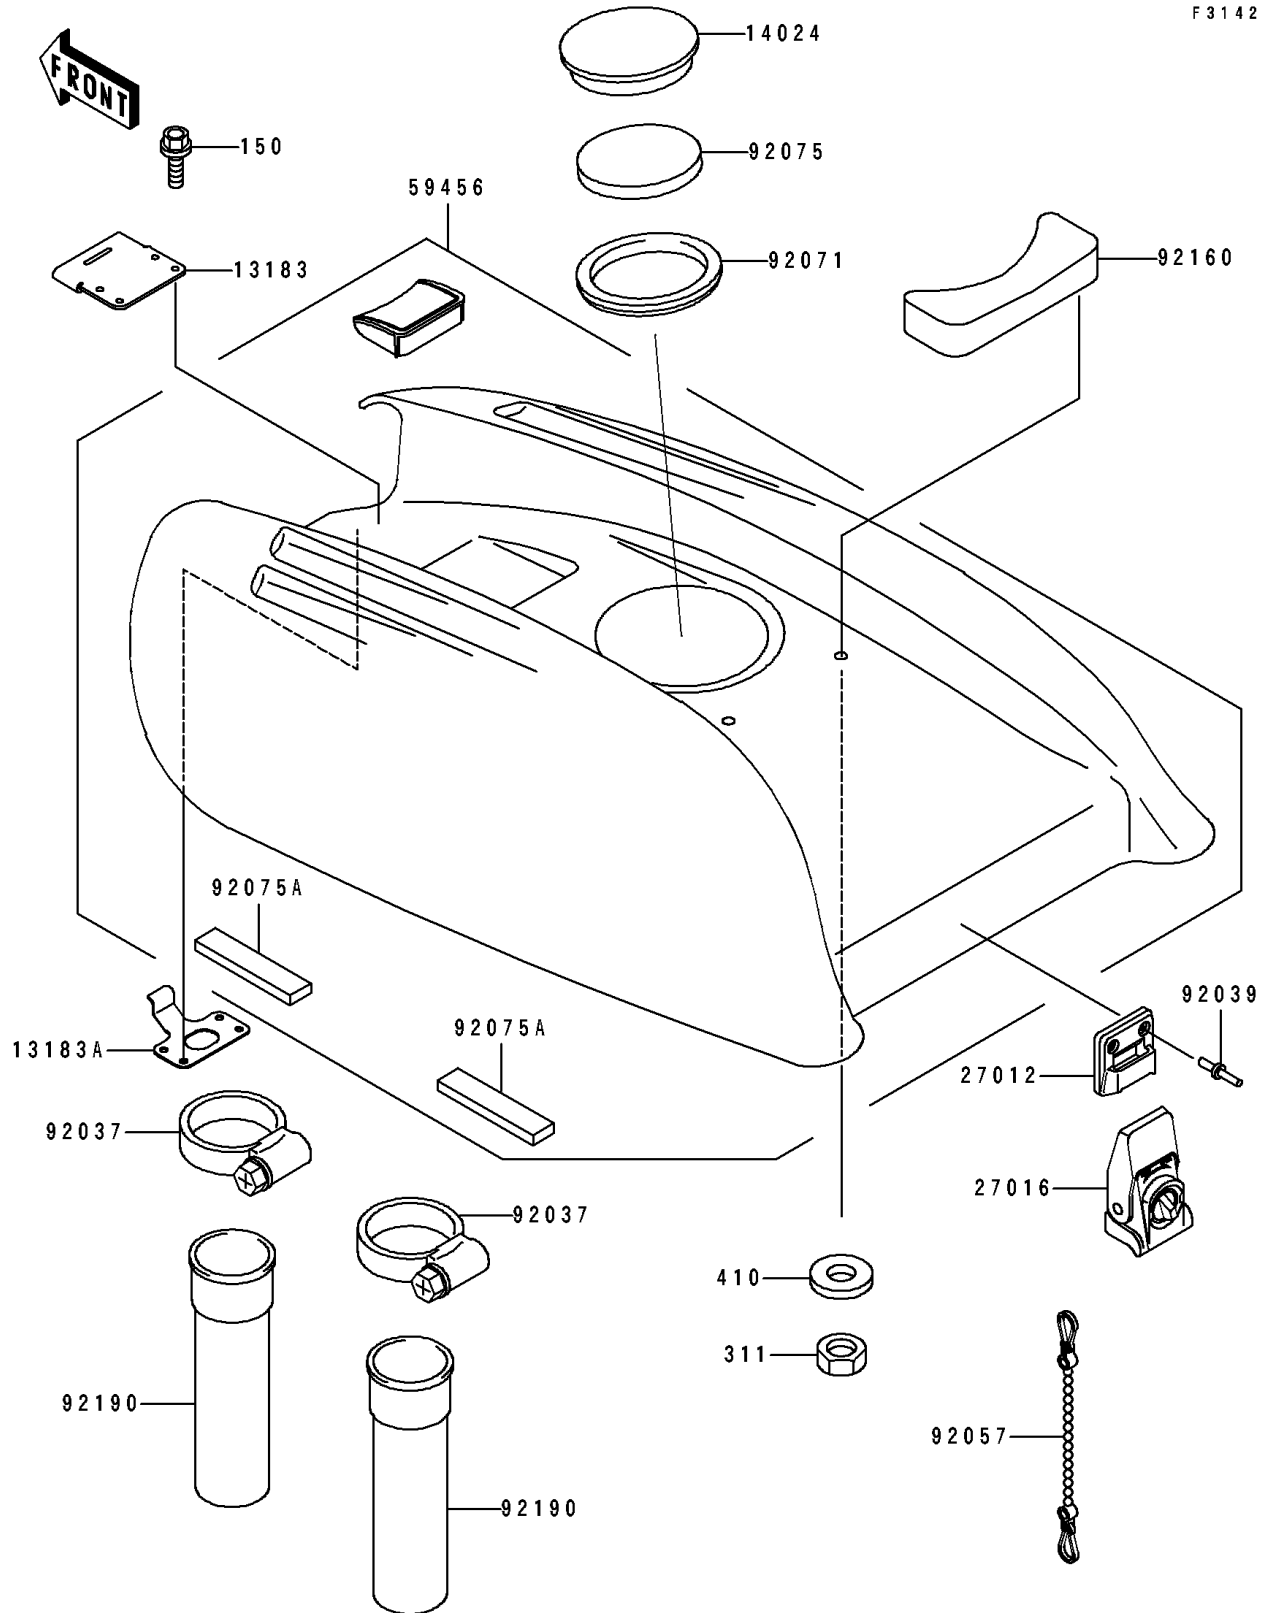

# 1993 750 SX PARTS DIAGRAM

Engine Hood

F 3142

# 1993 750 SX PARTS LIST

## Engine Hood

ITEM NAME	PART NUMBER	QUANTITY
PLATE,ENGINE HOOD (Ref # 13183)	13183-3788	1
PLATE,ENGINE HOOD (Ref # 13183A)	13183-3789	1
COVER (Ref # 14024)	14024-3748	1
HOOK,ENGINE HOOD LOCK (Ref # 27012)	27012-3762	1
LOCK-ASSY,ENGINE HOOD (Ref # 27016)	27016-3723	1
HOOD-COMP-ENGINE,J.WHITE (Ref # 59456)	59456-3723-8C	1
CLAMP (Ref # 92037)	92037-3738	2
RIVET (Ref # 92039)	92039-3750	2
CHAIN,COVER,L=100 (Ref # 92057)	92057-3704	1
GROMMET (Ref # 92071)	92071-3742	1
DAMPER (Ref # 92075)	92075-3737	1
DAMPER (Ref # 92075A)	92075-3757	4
DAMPER (Ref # 92160)	92160-3772	1
TUBE (Ref # 92190)	92190-3824	2
BOLT-WS,5X25 (Ref # 150)	150R0525	4
NUT-HEX,5MM (Ref # 311)	311R0500	2
W-PLAIN-S,5MM (Ref # 410)	410S0500	2