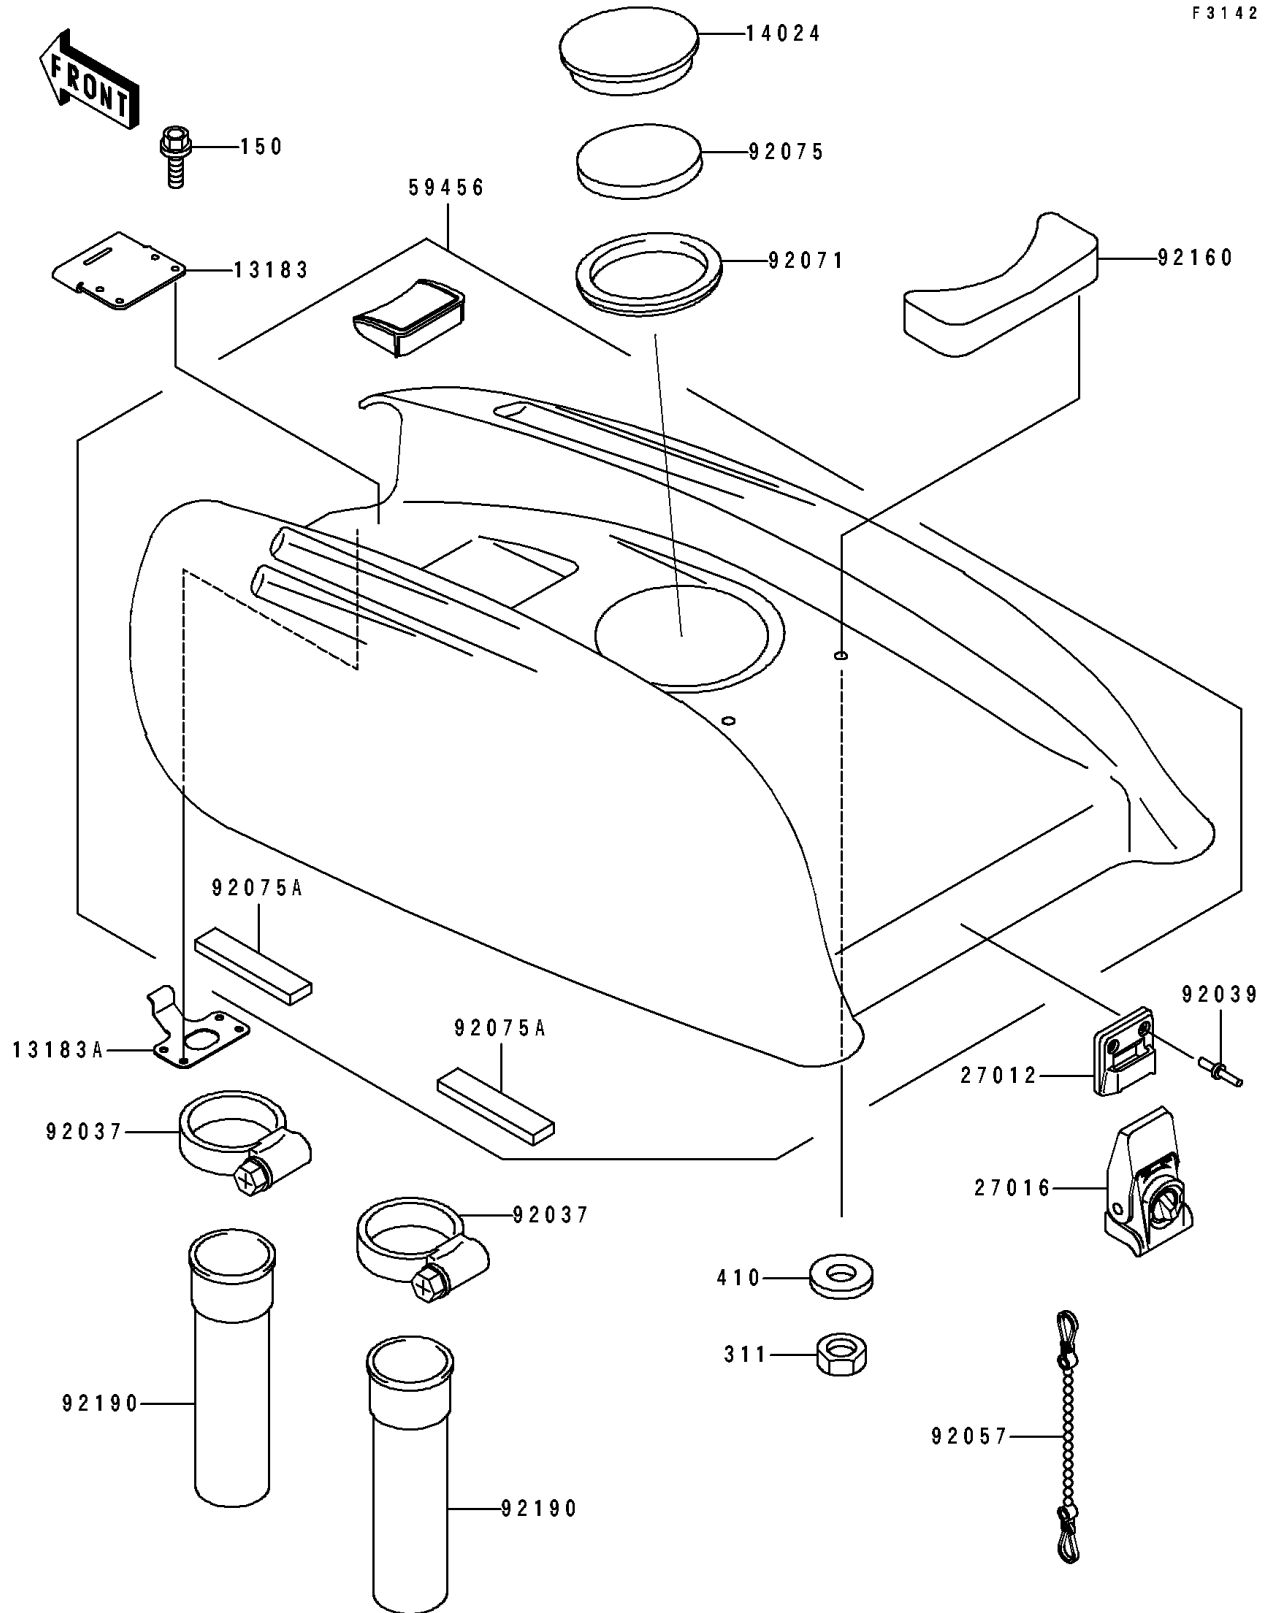

# 1994 750 SX PARTS DIAGRAM

Engine Hood

F 3142

## 1994 750 SX PARTS LIST

### Engine Hood

ITEM NAME	PART NUMBER	QUANTITY
PLATE,ENGINE HOOD (Ref # 13183)	13183-3788	1
PLATE,ENGINE HOOD (Ref # 13183A)	13183-3789	1
COVER (Ref # 14024)	14024-3748	1
HOOK,ENGINE HOOD LOCK (Ref # 27012)	27012-3762	1
LOCK-ASSY,ENGINE HOOD (Ref # 27016)	27016-3723	1
HOOD-COMP-ENGINE,J.WHITE (Ref # 59456)	59456-3723-8C	1
CLAMP (Ref # 92037)	92037-3738	2
RIVET (Ref # 92039)	92039-3750	2
CHAIN,COVER,L=100 (Ref # 92057)	92057-3704	1
GROMMET (Ref # 92071)	92071-3742	1
DAMPER (Ref # 92075)	92075-3737	1
DAMPER (Ref # 92075A)	92075-3757	4
DAMPER (Ref # 92160)	92160-3772	1
TUBE (Ref # 92190)	92190-3824	2
BOLT-WS,5X25 (Ref # 150)	150R0525	4
NUT-HEX,5MM (Ref # 311)	311R0500	2
W-PLAIN-S,5MM (Ref # 410)	410S0500	2