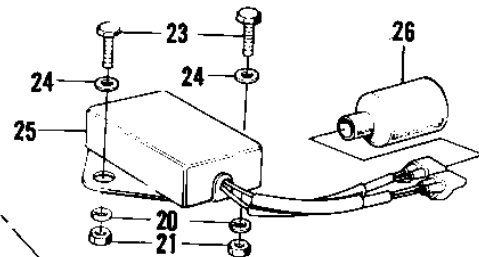

# 1970 Big Horn PARTS DIAGRAM

IGNITION/GENERATOR/REGULATOR

Part No.	d
21050-009	46
21050-010	52

8m/m Thread Holes

Ref. 1

Ref.

10  
11  
12  
13  
14  
15  
16  
20  
21  
22  
23  
24  
25  
26  
30  
31  
32  
33  
34

# 1970 Big Horn PARTS LIST

IGNITION/GENERATOR/REGULATOR

ITEM NAME	PART NUMBER	QUANTITY
-----------	-------------	----------