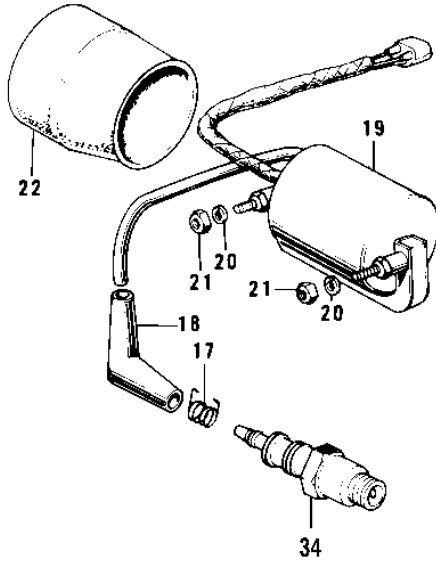

# 1970 Big Horn PARTS DIAGRAM

IGNITION/GENERATOR/REGULATOR

Part No.	d
21050-009	46
21050-010	52

8m/m Thread Holes

Ref. 1

Ref.

10  
11  
12  
13  
14  
15  
16  
20  
21  
22  
23  
24  
25  
26  
30  
31  
32  
33  
34

# 1970 Big Horn PARTS LIST

IGNITION/GENERATOR/REGULATOR

ITEM NAME	PART NUMBER	QUANTITY
-----------	-------------	----------