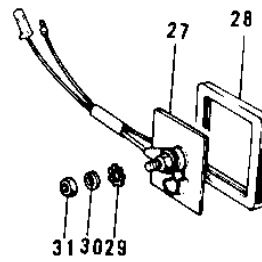

# 1970 Big Horn PARTS DIAGRAM

IGNITION/GENERATOR/REGULATOR

Part No.	d
21050-009	46
21050-010	52

8m/m Thread Holes

Ref. 1

Ref.

10  
11  
12  
13  
14  
15  
16  
20  
21  
22  
23  
24  
25  
26  
30  
31  
32  
33  
34

# 1970 Big Horn PARTS LIST

IGNITION/GENERATOR/REGULATOR

ITEM NAME	PART NUMBER	QUANTITY
-----------	-------------	----------