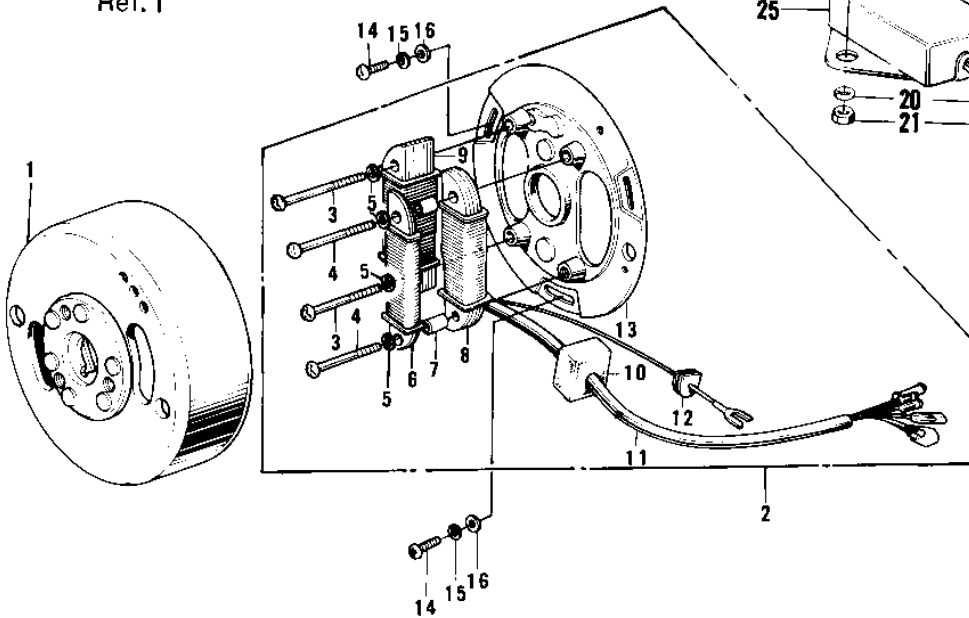

# 1970 Big Horn PARTS DIAGRAM

IGNITION/GENERATOR/REGULATOR

Part No.	d
21050-009	46
21050-010	52

8m/m Thread Holes

Ref. 1

Ref.

10  
11  
12  
13  
14  
15  
16  
20  
21  
22  
23  
24  
25  
26  
30  
31  
32  
33  
34

# 1970 Big Horn PARTS LIST

IGNITION/GENERATOR/REGULATOR

ITEM NAME	PART NUMBER	QUANTITY
-----------	-------------	----------