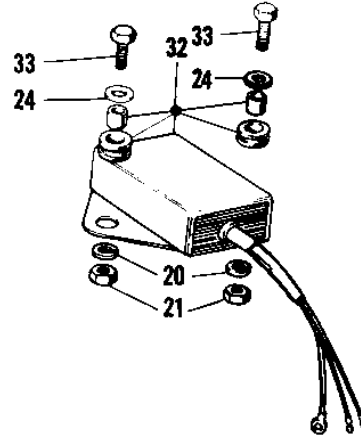

# 1970 Big Horn PARTS DIAGRAM

IGNITION/GENERATOR/REGULATOR

Part No.	d
21050-009	46
21050-010	52

8m/m Thread Holes

Ref. 1

Ref.

10  
11  
12  
13  
14  
15  
16  
20  
21  
22  
23  
24  
25  
26  
30  
31  
32  
33  
34

# 1970 Big Horn PARTS LIST

IGNITION/GENERATOR/REGULATOR

ITEM NAME	PART NUMBER	QUANTITY
-----------	-------------	----------