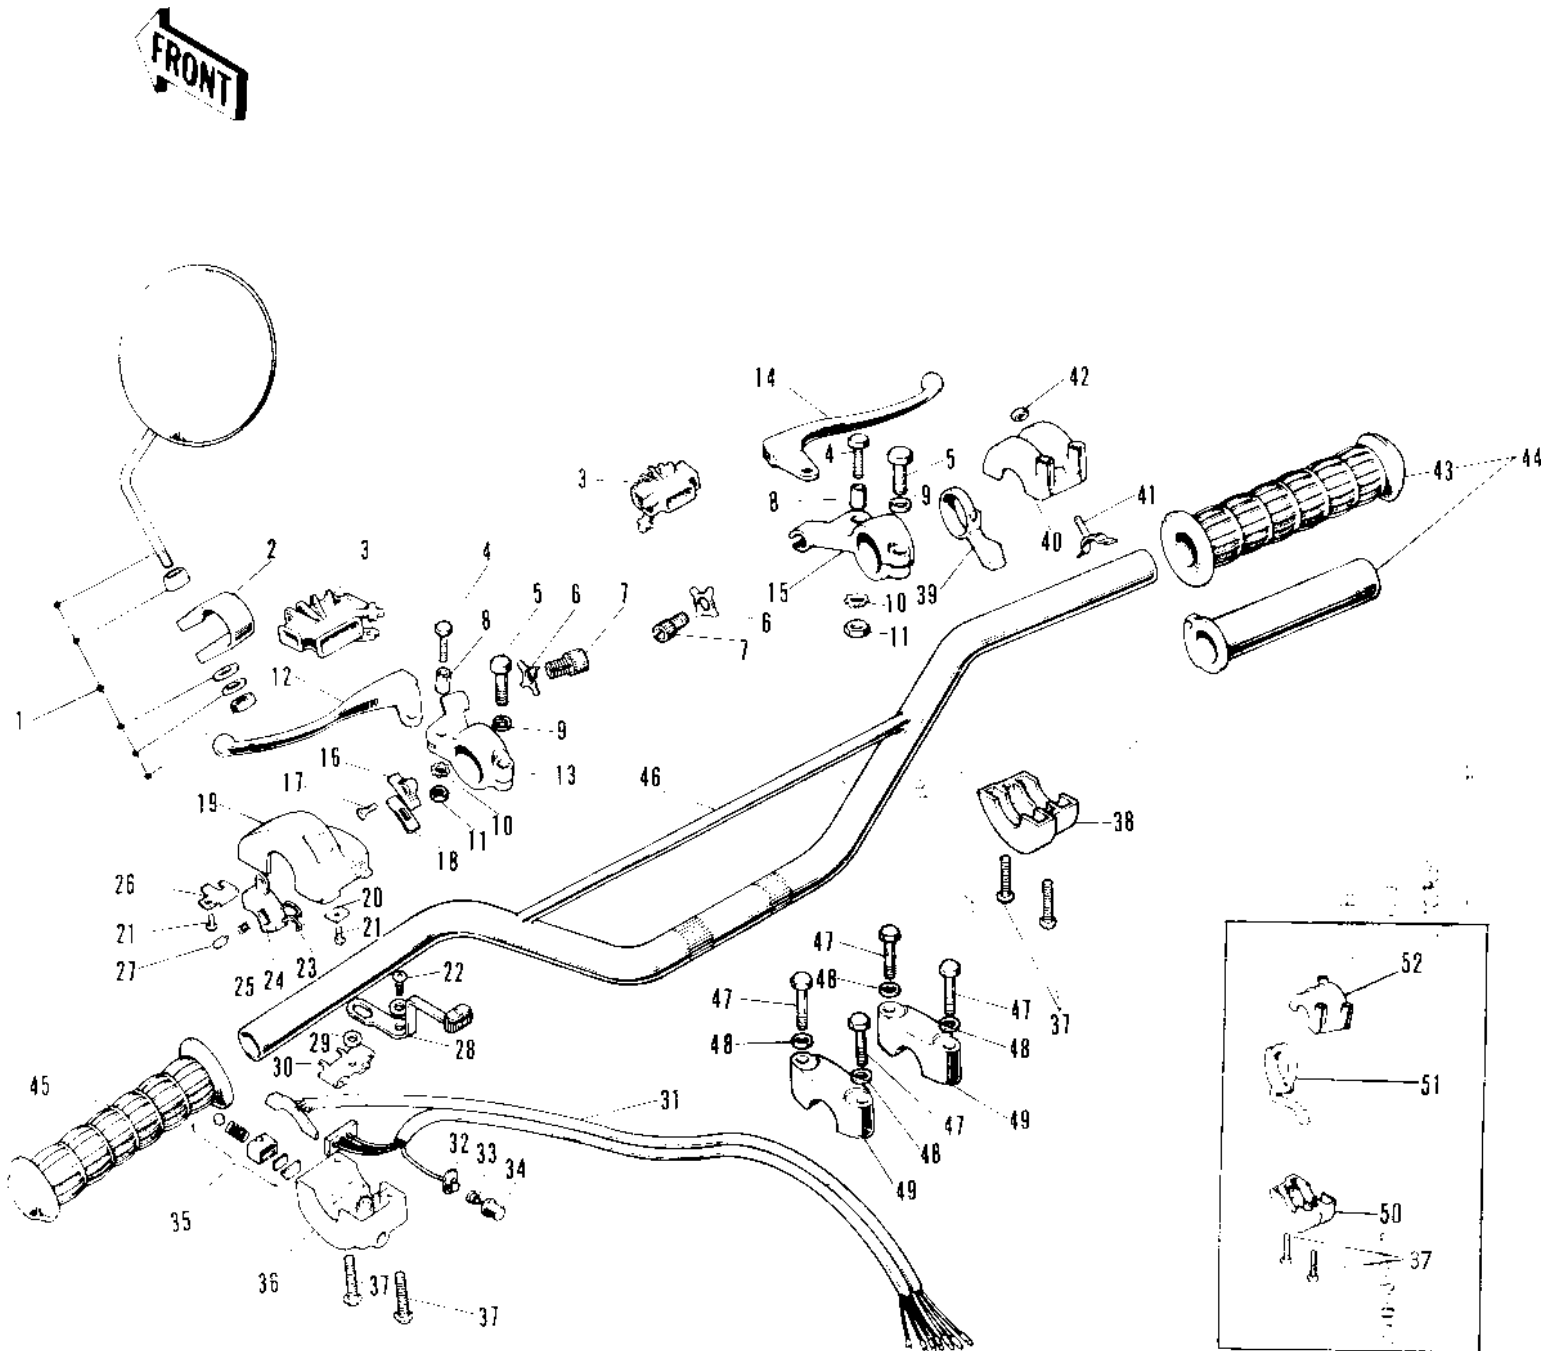

# 1970 Big Horn PARTS DIAGRAM

HANDLEBAR

# 1970 Big Horn PARTS LIST

## HANDLEBAR

ITEM NAME	PART NUMBER	QUANTITY
REAR VIEW MIRROR (Ref # 1)	56001-005	1
BRACKET (Ref # 2)	56006-001	1
LEVER ASSY-CLUTCH (Ref # 3~13)	46076-014	1
DUST COVER (Ref # 3)	46071-001	2
BOLT HEX HEAD 5X20 (Ref # 4)	92007-020	2
BOLT-UPSET (Ref # 5)	112N0620	2
NUT LOCK ADJUST SCREW (Ref # 6)	46056-001	2
SCREW CABLE ADJUST (Ref # 7)	46055-003	2
COLLAR LEVER (Ref # 8)	46059-011	2
WASHER PLAIN 6MM (Ref # 9)	410B0600	2
WASHER LOCK 5MM (Ref # 10)	464H0500	2
NUT 5MM (Ref # 11)	312B0500	2
LEVER-CLUTCH (Ref # 12)	46092-015	1
HOLDER,CLUTCH LEVER (Ref # 13)	46094-010	1
LEVER ASSY-FRNT BRAKE (Ref # 14, 15)	46021-010	1
LEVER FRONT BRAKE (Ref # 14)	46058-004	1
HOLDER-FR BRAKE LEVER (Ref # 15)	46060-006	1
CASE ASSY-L.H (Ref # 16~37)	46091-004	1
KNOB-L.H SWITCH (Ref # 16)	46044-011	1
SCREW CNTSNK HD 3X8 (Ref # 17)	221B0308A	1
SPRING L.H SW KNOB (Ref # 18)	46031-003	1
CASE L.H SWITCH UPPER (Ref # 19)	46086-013	1
HOLDER L.H SW UPPER A (Ref # 20)	46085-013	1
SCREW PAN HEAD 3X5 (Ref # 21)	220B0305A	2
SCREW PAN HEAD 3X8 (Ref # 22)	220B0308	1
PLATE L.H SW CONTACT (Ref # 23)	46080-002	2
SWITCH L.H (Ref # 24)	46089-003	1
SPRING L.H SWITCH (Ref # 25)	46031-004	1
HOLDER L.H SW LOWER B (Ref # 26)	46085-014	1