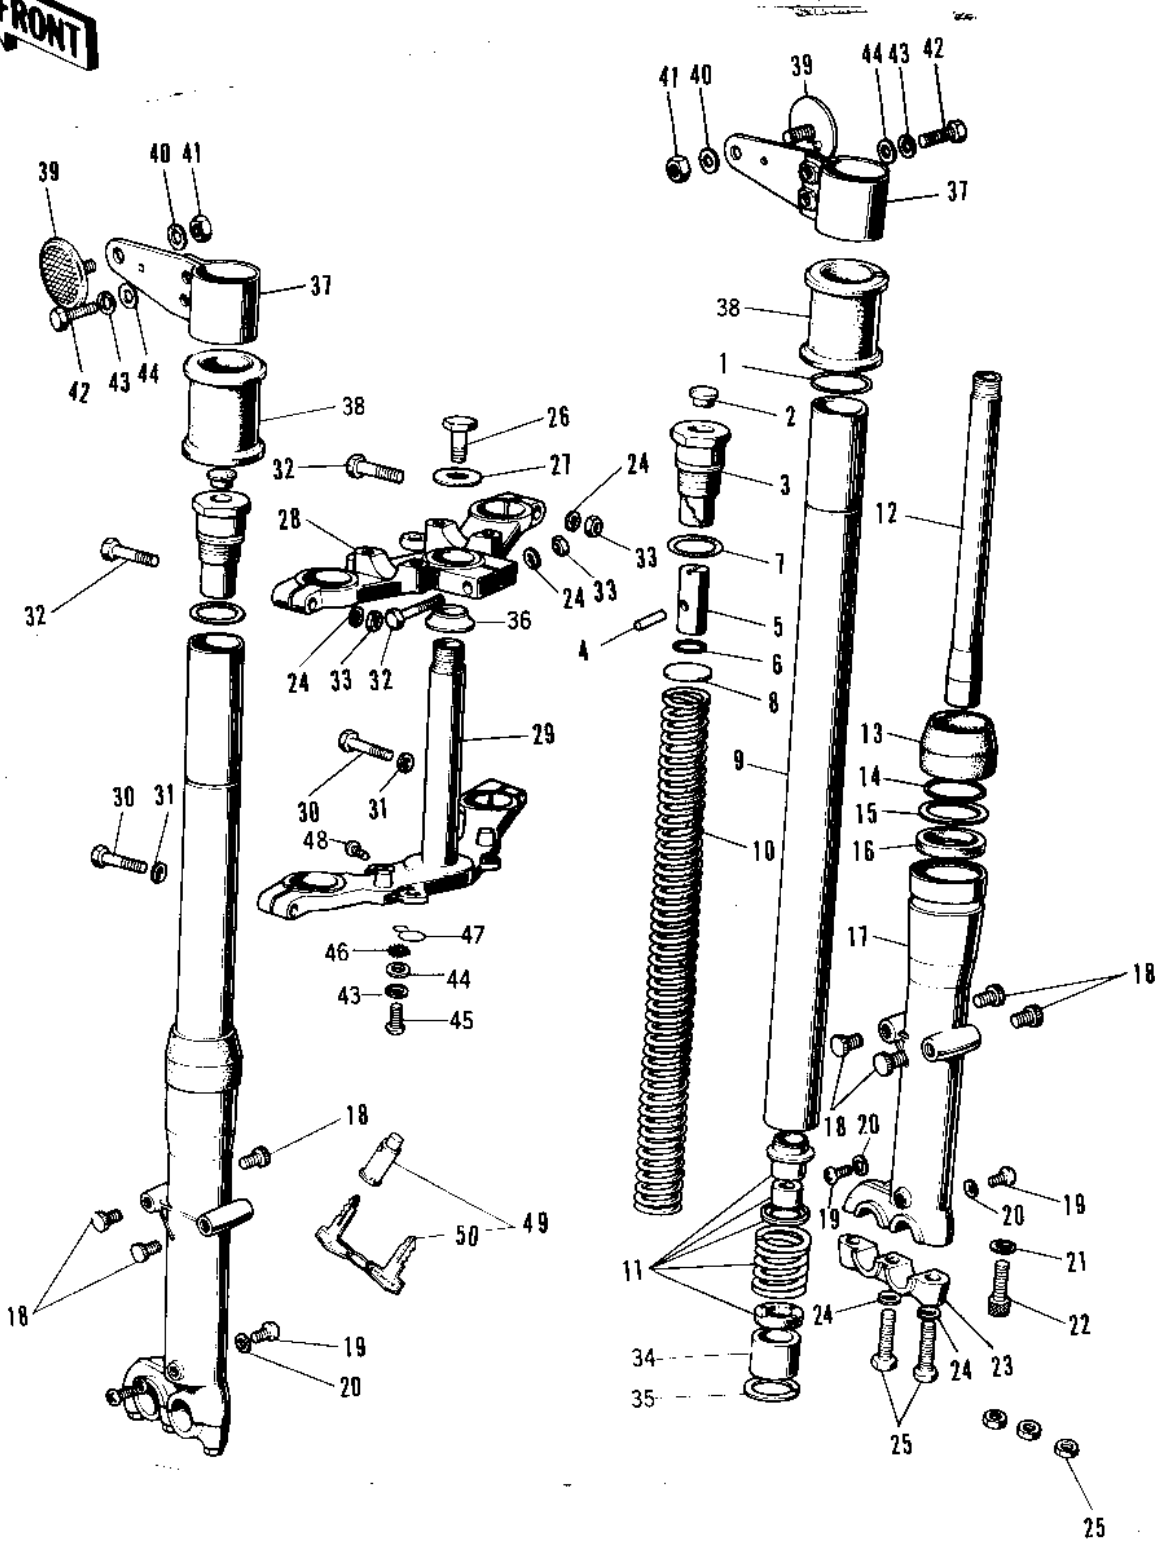

# 1971 F5-A PARTS DIAGRAM

FRONT FORK

R  
1  
2  
11

## FRONT FORK

ITEM NAME	PART NUMBER	QUANTITY
FRONT FORK ASSY (Ref # 1~35)	44001-056	(1
FRONT FORK ASSY (Ref # 1~35)	44001-065	1
CIRCLIP (Ref # 1)	44044-009	2
BOLT-FORK TOP (Ref # 2~6)	44041-030	2
CAP CARB MOUNT HOLE (Ref # 2)	14039-001	2
'O' RING FORK TOP (Ref # 7)	44046-015	2
WASHER-FORK SPRG SEAT (Ref # 8)	44029-015	2
TUBE-FORK INNER (Ref # 9)	44013-022	2
SPRING-FORK (Ref # 10)	44026-028	2
CYLINDER-FORK (Ref # 11, 12)	44022-003	2
DUST SHIELD (Ref # 13)	44010-017	2
CIRCLIP OIL SEAL FIT (Ref # 14)	44044-005	2
WASHER OIL SEAL FIT (Ref # 15)	44043-023	2
OIL SEAL,FORK (Ref # 16)	44009-020	2
TUBE,LH,FORK OUTER (Ref # 17)	44005-030-80	2
CAP (Ref # 18)	44062-002	7
SCREW PAN HEAD 4X8 (Ref # 19)	220B0408	4
GASKET FORK DRAIN PLG (Ref # 20)	44045-002	4
GASKET FORK CYL BOLT (Ref # 21)	44045-030	2
BOLT FORK CYLINDER (Ref # 22)	44041-027	2
HOLDER-FRONT AXLE (Ref # 23)	44063-001	2
WASHER SPRING 8MM (Ref # 24)	461F0800	9
NUT,8MM (Ref # 25)	311B0800	6
BOLT STRNG STEM HEAD (Ref # 26)	44041-007	1
WASHER STRNG STEM HD (Ref # 27)	44043-016	1
HEAD-STEERING STEM (Ref # 28)	44039-032	1
STEM-STEERING (Ref # 29)	44037-032	1
BOLT-HEX HEAD,12X36 (Ref # 30)	113B1236A	2
WASHER SPRING 12MM (Ref # 31)	461F1200	2