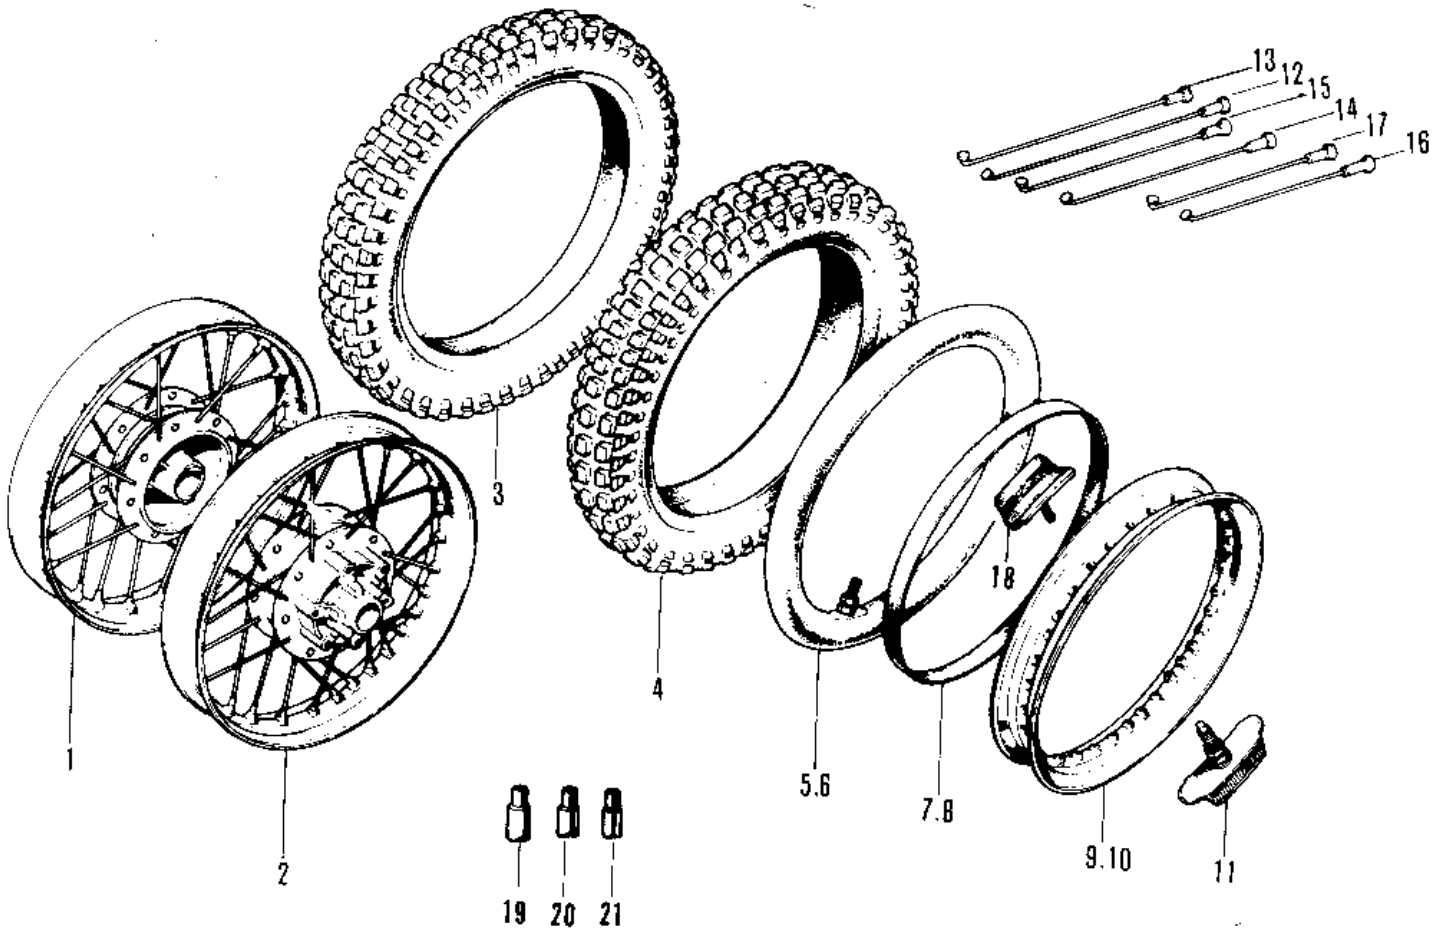

1971 F5-A PARTS DIAGRAM

WHEELS/TIRES

—
R
—

1971 F5-A PARTS LIST

WHEELS/TIRES

ITEM NAME	PART NUMBER	QUANTITY
WHEEL ASSY-FRONT (Ref # 1)	41074-016	1
WHEEL ASSY-FRONT (Ref # 1)	41074-020	1
WHEEL ASSY-REAR (Ref # 2)	42048-012	1
WHEEL ASSY-REAR (Ref # 2)	42048-015	1
UNAVAILABLE IN PRICE BOOK (Ref # 3)	41019-008	1
UNAVAILABLE IN PRICE BOOK (Ref # 4)	41019-002	1
TUBE,2.75/3.70-21 (Ref # 5)	41022-1021	1
UNAVAILABLE IN PRICE BOOK (Ref # 6)	41022-024	1
BAND,RIM,3.00-21 (Ref # 7)	41023-1001	1
BAND,RIM,4.00/5.10-18 (Ref # 8)	41023-1006	1
RIM 1.60AX21 ALUMINUM (Ref # 9)	41025-038	1
RIM,1.6AX21 (Ref # 9)	41025-050	1
RIM 1.85BX18 ALUMINUM (Ref # 10)	41025-039	1
RIM,1.85BX18W (Ref # 10)	41025-045	1
PROTECTOR-BEAD 1.60A (Ref # 11)	41024-006	1
SPOKE-ASY,INNER (Ref # 12)	41027-035	(1
SPOKE-ASY,INNER (Ref # 12)	41027-035	18
SPOKE-ASY,OUTER (Ref # 13)	41028-034	(1
SPOKE-ASY,OUTER (Ref # 13)	41028-034	18
SPOKE-ASY,INNER (Ref # 14)	41027-036	(9
SPOKE-ASY,INNER (Ref # 14)	41027-036	9
SPOKE-ASY,OUTER (Ref # 15)	41028-035	9
SPOKE-ASY,INNER (Ref # 16)	41027-037	9
SPOKE-ASY,OUTER (Ref # 17)	41028-036	9
PROTECTOR-BEAD 1.85B (Ref # 18)	41024-007	2
WEIGHT,BALANCE,30G (Ref # 19)	41075-1009	AR
WEIGHT,BALANCE,20G (Ref # 20)	41075-1008	AR
WEIGHT,BALANCE,10G (Ref # 21)	41075-1007	AR