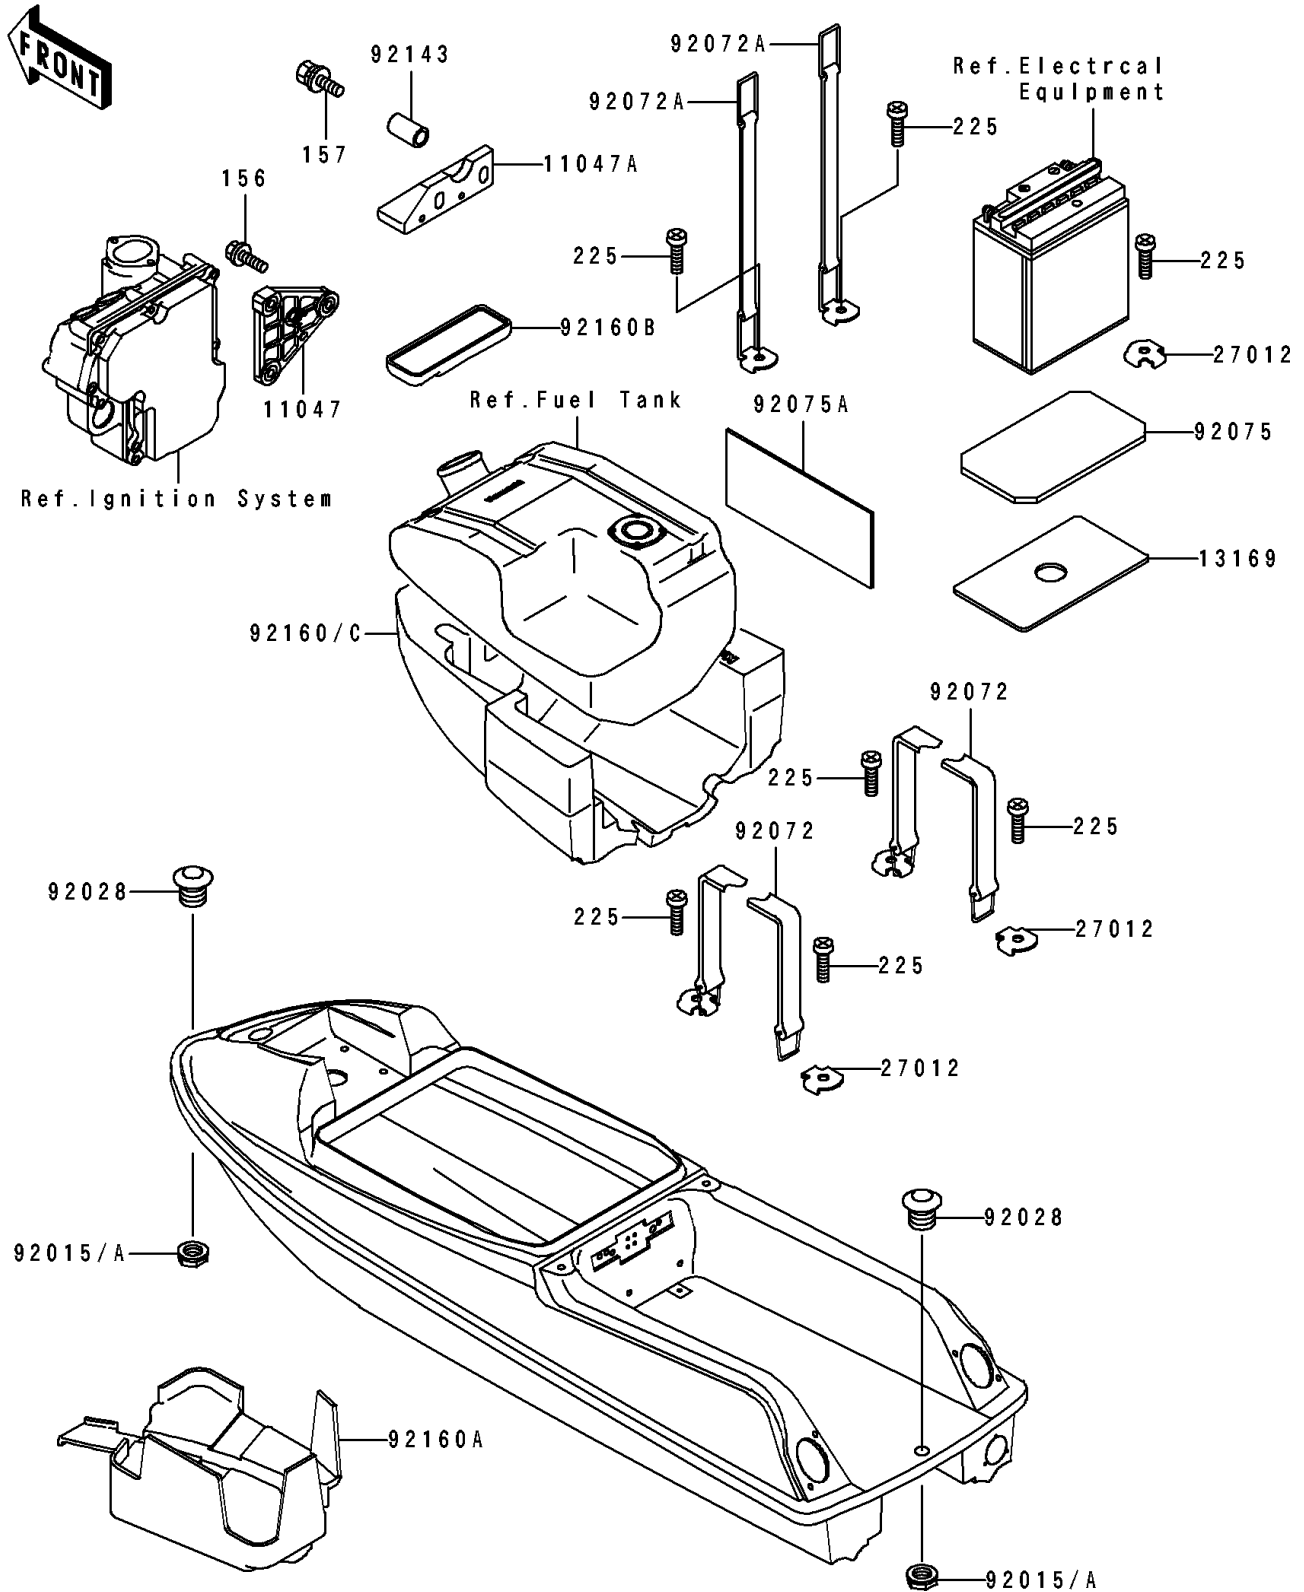

# 1993 750 SX PARTS DIAGRAM

## Hull Fittings

F3143

# 1993 750 SX PARTS LIST

## Hull Fittings

ITEM NAME	PART NUMBER	QUANTITY
BRACKET (Ref # 11047)	11047-3752	1
BRACKET (Ref # 11047A)	11047-3753	1
PLATE,BATTERY (Ref # 13169)	13169-3014	1
HOOK (Ref # 27012)	27012-3758	4
NUT (Ref # 92015)	92015-3779	2
BUSHING (Ref # 92028)	92028-3734	2
BAND,FUEL TANK (Ref # 92072)	92072-3763	2
BAND,BATTERY (Ref # 92072A)	92072-3766	2
DAMPER,BATTERY (Ref # 92075)	92075-509	1
DAMPER,MUFFLER (Ref # 92075A)	92075-522	1
COLLAR,6X8.5X14.7 (Ref # 92143)	92143-3728	2
DAMPER (Ref # 92160A)	92160-3770	1
DAMPER (Ref # 92160B)	92160-3777	1
DAMPER,FUEL TANK (Ref # 92160C)	92160-3798	1
BOLT-WP,6X25 (Ref # 156)	156R0625	1
BOLT-WSP,6X25 (Ref # 157)	157R0625	2
SCREW-PAN-WSP-CROS,6X12 (Ref # 225)	225R0612	8