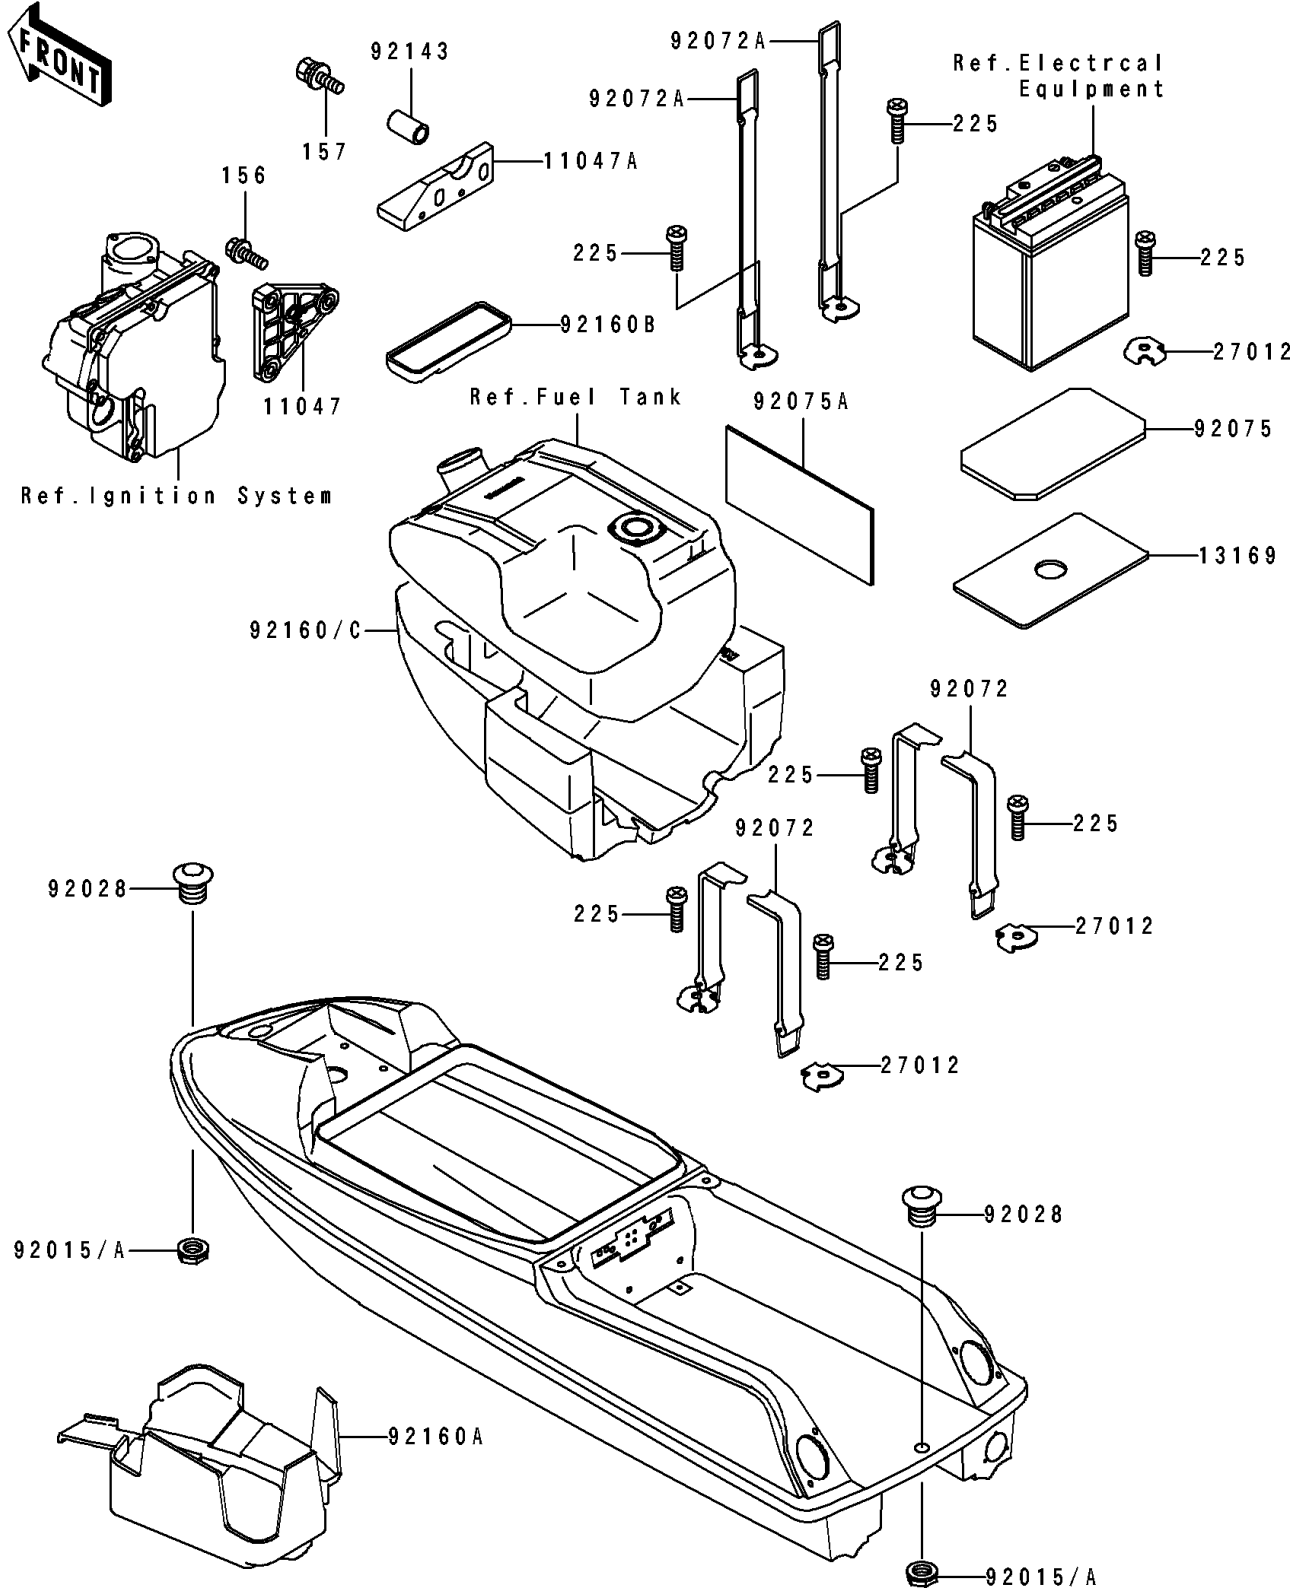

1994 750 SX PARTS DIAGRAM

Hull Fittings

F3143

1994 750 SX PARTS LIST

Hull Fittings

ITEM NAME	PART NUMBER	QUANTITY
BRACKET (Ref # 11047)	11047-3752	1
BRACKET (Ref # 11047A)	11047-3753	1
PLATE,BATTERY (Ref # 13169)	13169-3014	1
HOOK (Ref # 27012)	27012-3758	4
NUT,26MM (Ref # 92015A)	92015-3840	2
BUSHING (Ref # 92028)	92028-3734	2
BAND,FUEL TANK (Ref # 92072)	92072-3763	2
BAND,BATTERY (Ref # 92072A)	92072-3766	2
DAMPER,BATTERY (Ref # 92075)	92075-509	1
DAMPER,MUFFLER (Ref # 92075A)	92075-522	1
COLLAR,6X8.5X14.7 (Ref # 92143)	92143-3728	2
DAMPER (Ref # 92160A)	92160-3770	1
DAMPER (Ref # 92160B)	92160-3777	1
DAMPER,FUEL TANK (Ref # 92160C)	92160-3798	1
BOLT-WP,6X25 (Ref # 156)	156R0625	1
BOLT-WSP,6X25 (Ref # 157)	157R0625	2
SCREW-PAN-WSP-CROS,6X12 (Ref # 225)	225R0612	8