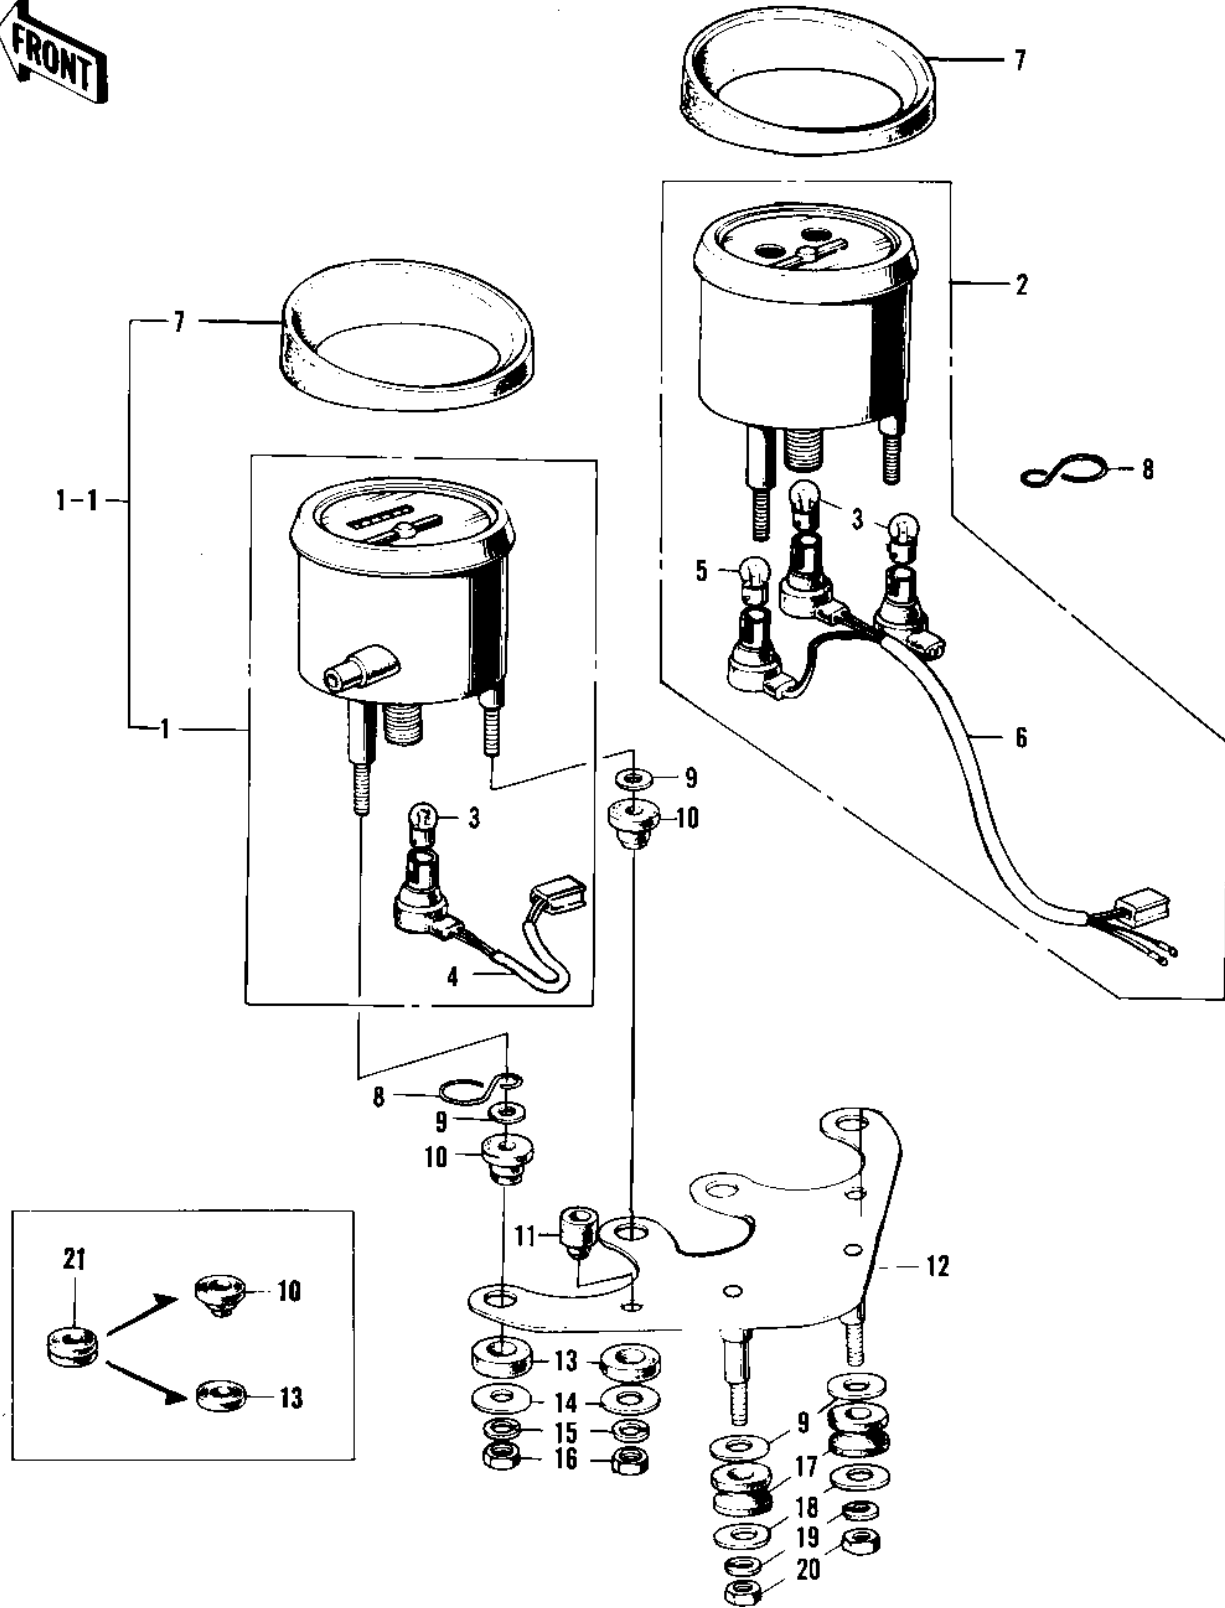

1971 F5-A PARTS DIAGRAM

METERS

1971 F5-A PARTS LIST

METERS

ITEM NAME	PART NUMBER	QUANTITY
SPEEDOMETER ASSY,MPH (Ref # 1)	25001-045	1
SPEEDOMETER ASSY,MPH (Ref # 1-1)	25001-045	1
TACHOMETER ASSY (Ref # 2)	25015-009	1
BULB-6V 3W (Ref # 3)	92069-053	1
SOCKET-SPEEDOMETER (Ref # 4)	25011-015	1
BULB 6V 1.5W (Ref # 5)	92069-024	1
SOCKET-TACHOMETER (Ref # 6)	25011-016	1
COVER-SPEEDOMETER (Ref # 7)	25012-003	1
CLAMP CABLE (Ref # 8)	25022-002	1
WASHER PLAIN 8MM (Ref # 9)	411B0800	1
DAMPER RUBBER (Ref # 10)	92075-065	1
DAMPER RUBB SPEEDMETR (Ref # 11)	92075-035	1
BRACKET SPEEDOMETER (Ref # 12)	25008-009	1
DAMPER RUBBER (Ref # 13)	92075-066	1
WASHER PL 5.5X20X1.2 (Ref # 14)	92022-104	1
WASHER, SPRING, 5M/M (Ref # 15)	461F0500	1
NUT,5MM (Ref # 16)	311B0500	1
DAMPER RUBB SPEEDMETR (Ref # 17)	92075-024	1
WASHER 6.5X20X1.6T (Ref # 18)	92022-125	1
WASHER SPRING 6MM (Ref # 19)	461F0600	1
NUT 6MM (Ref # 20)	311B0600	1
DAMPER RUBB SPEEDMETR (Ref # 21)	92075-034	1