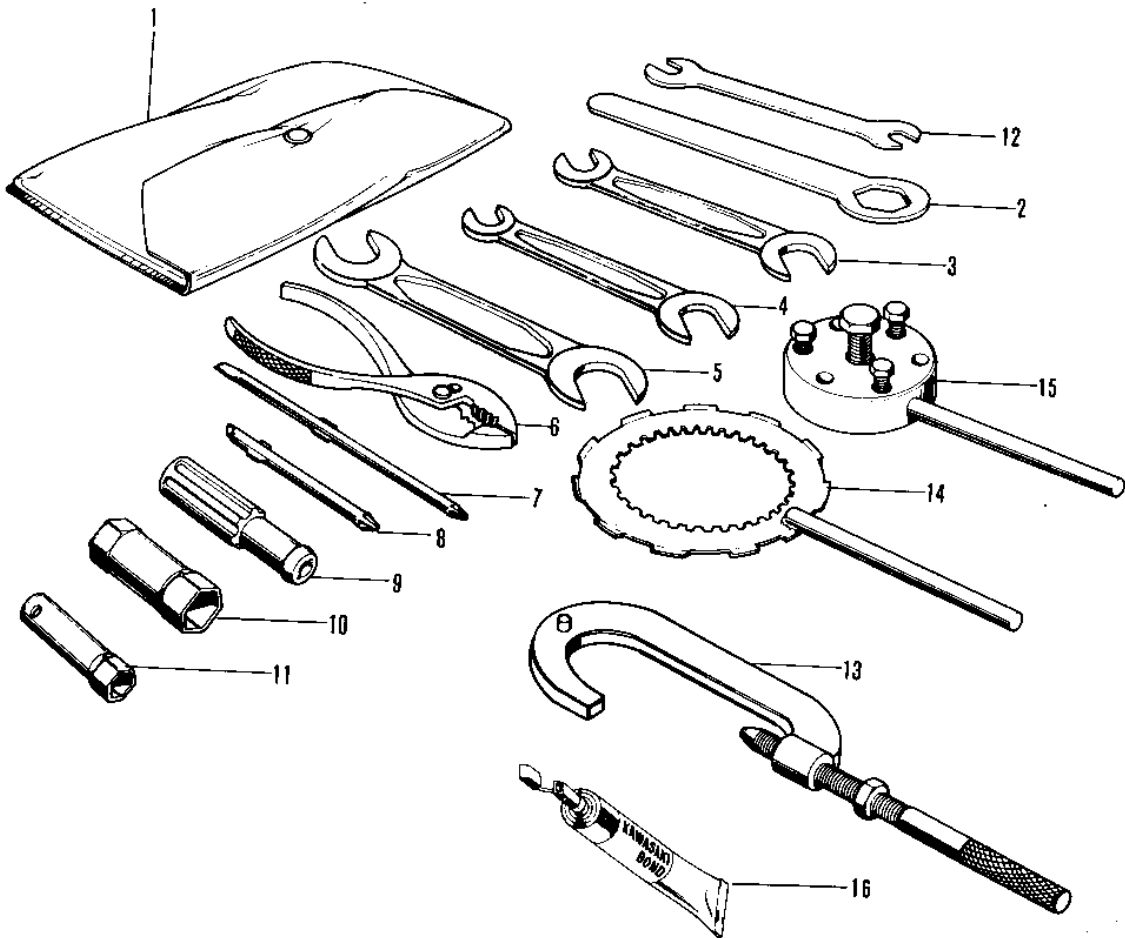

1970 Big Horn PARTS DIAGRAM

OWNER TOOLS/SPECIAL SERVICE TOOLS

Re

1

1970 Big Horn PARTS LIST

OWNER TOOLS/SPECIAL SERVICE TOOLS

ITEM NAME	PART NUMBER	QUANTITY
UNAVAILABLE IN PRICE BOOK (Ref # 1~12)	56007-020	1
BAG,TOOL (Ref # 1)	56008-008	1
92110-1150 (Canada) (Ref # 2)	92109-003	1
UNAVAILABLE IN PRICE BOOK (Ref # 3)	960B1013	1
*** N.L.A.*** (Canada) (Ref # 4)	960B1014	1
*** N.L.A.*** (Canada) (Ref # 5)	960B1719	1
92112-003 (Canada) (Ref # 6)	92112-001	1
TOOL-DRIVER (Ref # 7)	92107-1052	1
SCREW DRIVER #3 PHLIP (Ref # 8)	92107-005	1
92106-1001 (Canada) (Ref # 9)	92106-002	1
92110-012 (Canada) (Ref # 10)	92110-009	1
WRENCH BOX 10MM (Ref # 11)	92110-007	1
92108-011 (Canada) (Ref # 12)	92108-004	1
57001-1243 (Canada) (Ref # 13)	56019-040	1
57001-1243 (Canada) (Ref # 14)	56019-067	1
UNAVAILABLE IN PRICE BOOK (Ref # 15)	56019-068	1
LIQUID GASKET (Ref # 16)	92104-002	1