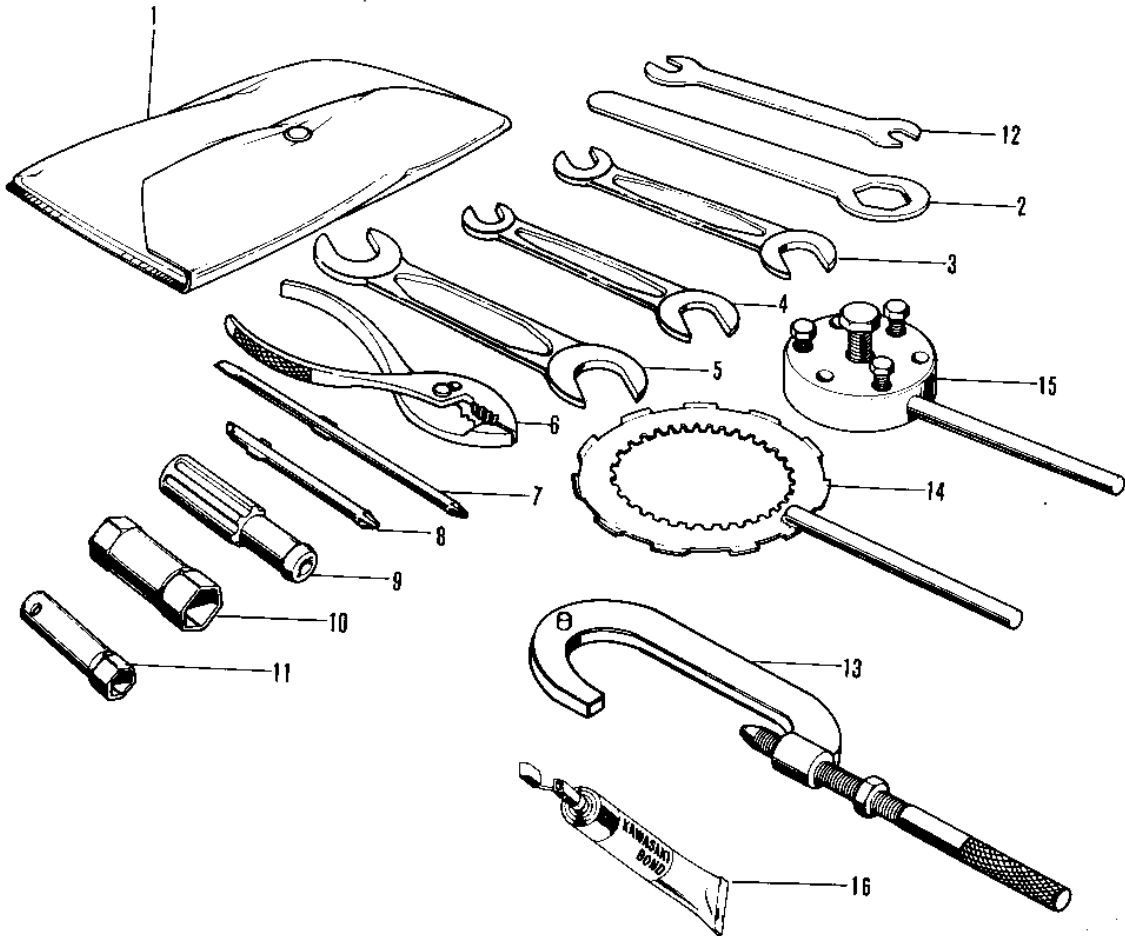

1970 Big Horn PARTS DIAGRAM

OWNER TOOLS/SPECIAL SERVICE TOOLS

Re

1

1970 Big Horn PARTS LIST

OWNER TOOLS/SPECIAL SERVICE TOOLS

ITEM NAME	PART NUMBER	QUANTITY
UNAVAILABLE IN PRICE BOOK (Ref # 1~12)	56007-020	1
BAG,TOOL (Ref # 1)	56008-008	1
92110-1150 (Canada) (Ref # 2)	92109-003	1
UNAVAILABLE IN PRICE BOOK (Ref # 3)	960B1013	1
*** N.L.A.*** (Canada) (Ref # 4)	960B1014	1
*** N.L.A.*** (Canada) (Ref # 5)	960B1719	1
92112-003 (Canada) (Ref # 6)	92112-001	1
TOOL-DRIVER (Ref # 7)	92107-1052	1
SCREW DRIVER #3 PHLIP (Ref # 8)	92107-005	1
92106-1001 (Canada) (Ref # 9)	92106-002	1
92110-012 (Canada) (Ref # 10)	92110-009	1
WRENCH BOX 10MM (Ref # 11)	92110-007	1
92108-011 (Canada) (Ref # 12)	92108-004	1
57001-1243 (Canada) (Ref # 13)	56019-040	1
57001-1243 (Canada) (Ref # 14)	56019-067	1
UNAVAILABLE IN PRICE BOOK (Ref # 15)	56019-068	1
LIQUID GASKET (Ref # 16)	92104-002	1