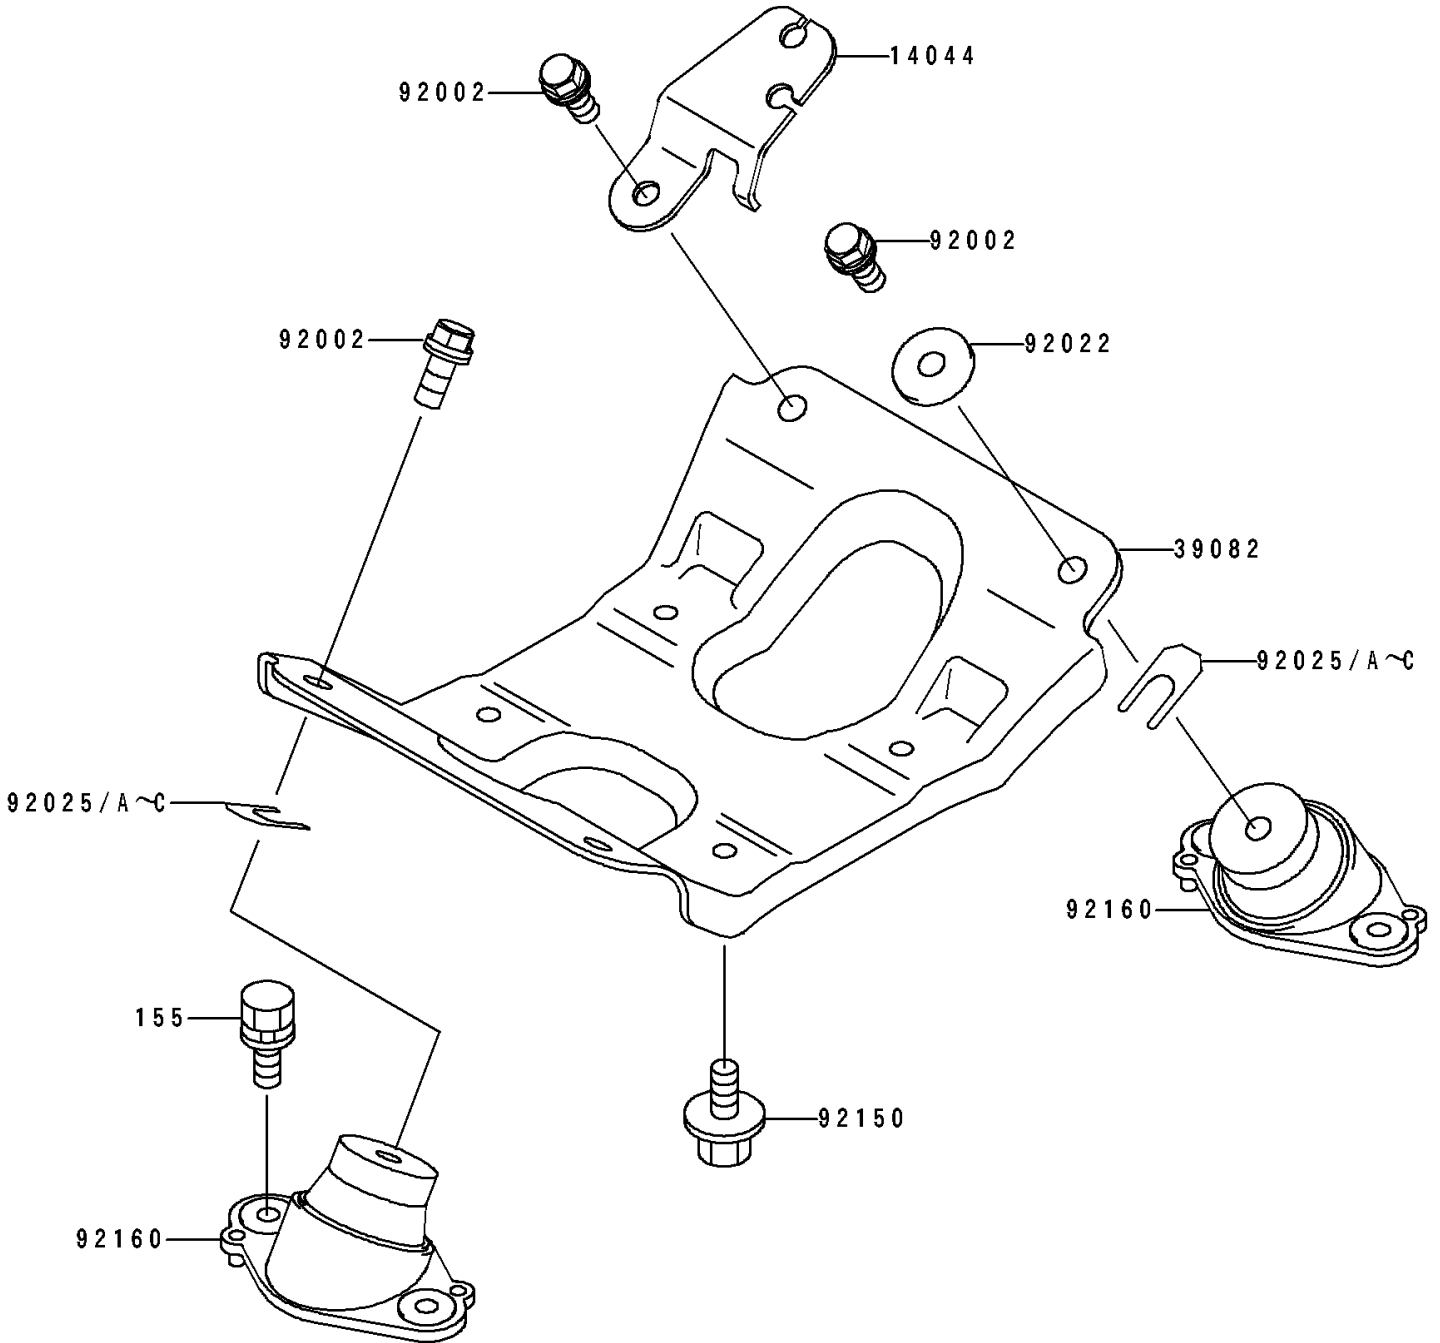

# 1993 750 SX PARTS DIAGRAM

Engine Mount

F3144

## 1993 750 SX PARTS LIST

### Engine Mount

ITEM NAME	PART NUMBER	QUANTITY
HOLDER-CABLE (Ref # 14044)	14044-3712	1
MOUNT-ENGINE (Ref # 39082)	39082-3709	1
BOLT,10X25 (Ref # 92002)	92002-3770	4
WASHER,32X10.5X4 (Ref # 92022)	92022-3023	3
SHIM,T=0.3MM (Ref # 92025)	92025-3705	AR
SHIM,T=0.5MM (Ref # 92025A)	92025-3706	AR
SHIM,T=1.0MM (Ref # 92025B)	92025-3707	AR
SHIM,T=1.5MM (Ref # 92025C)	92025-3708	AR
BOLT,10X25 (Ref # 92150)	92150-3818	4
DAMPER,ENGINE MOUNT (Ref # 92160)	92160-3757	4
BOLT-WSP-SMALL,8X20 (Ref # 155)	155R0820	8