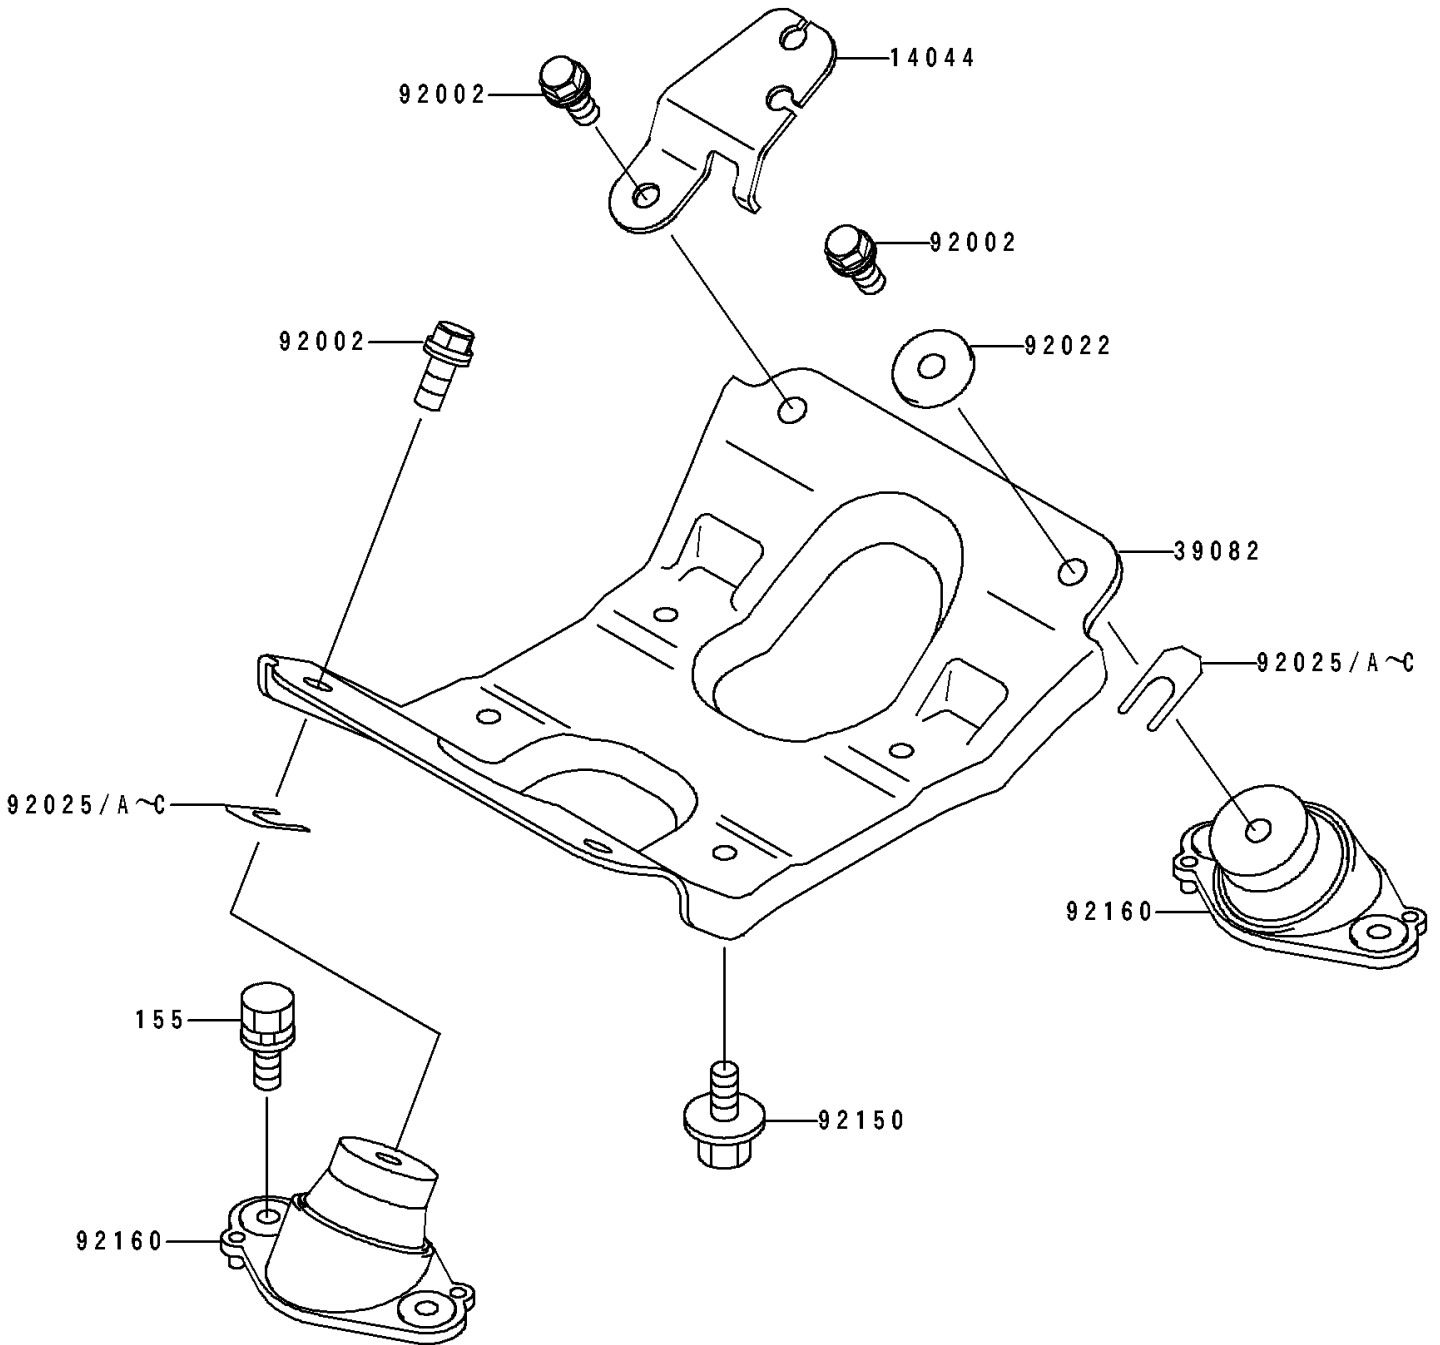

1993 750 SX PARTS DIAGRAM

Engine Mount

F3144

1993 750 SX PARTS LIST

Engine Mount

ITEM NAME	PART NUMBER	QUANTITY
HOLDER-CABLE (Ref # 14044)	14044-3712	1
MOUNT-ENGINE (Ref # 39082)	39082-3709	1
BOLT,10X25 (Ref # 92002)	92002-3770	4
WASHER,32X10.5X4 (Ref # 92022)	92022-3023	3
SHIM,T=0.3MM (Ref # 92025)	92025-3705	AR
SHIM,T=0.5MM (Ref # 92025A)	92025-3706	AR
SHIM,T=1.0MM (Ref # 92025B)	92025-3707	AR
SHIM,T=1.5MM (Ref # 92025C)	92025-3708	AR
BOLT,10X25 (Ref # 92150)	92150-3818	4
DAMPER,ENGINE MOUNT (Ref # 92160)	92160-3757	4
BOLT-WSP-SMALL,8X20 (Ref # 155)	155R0820	8