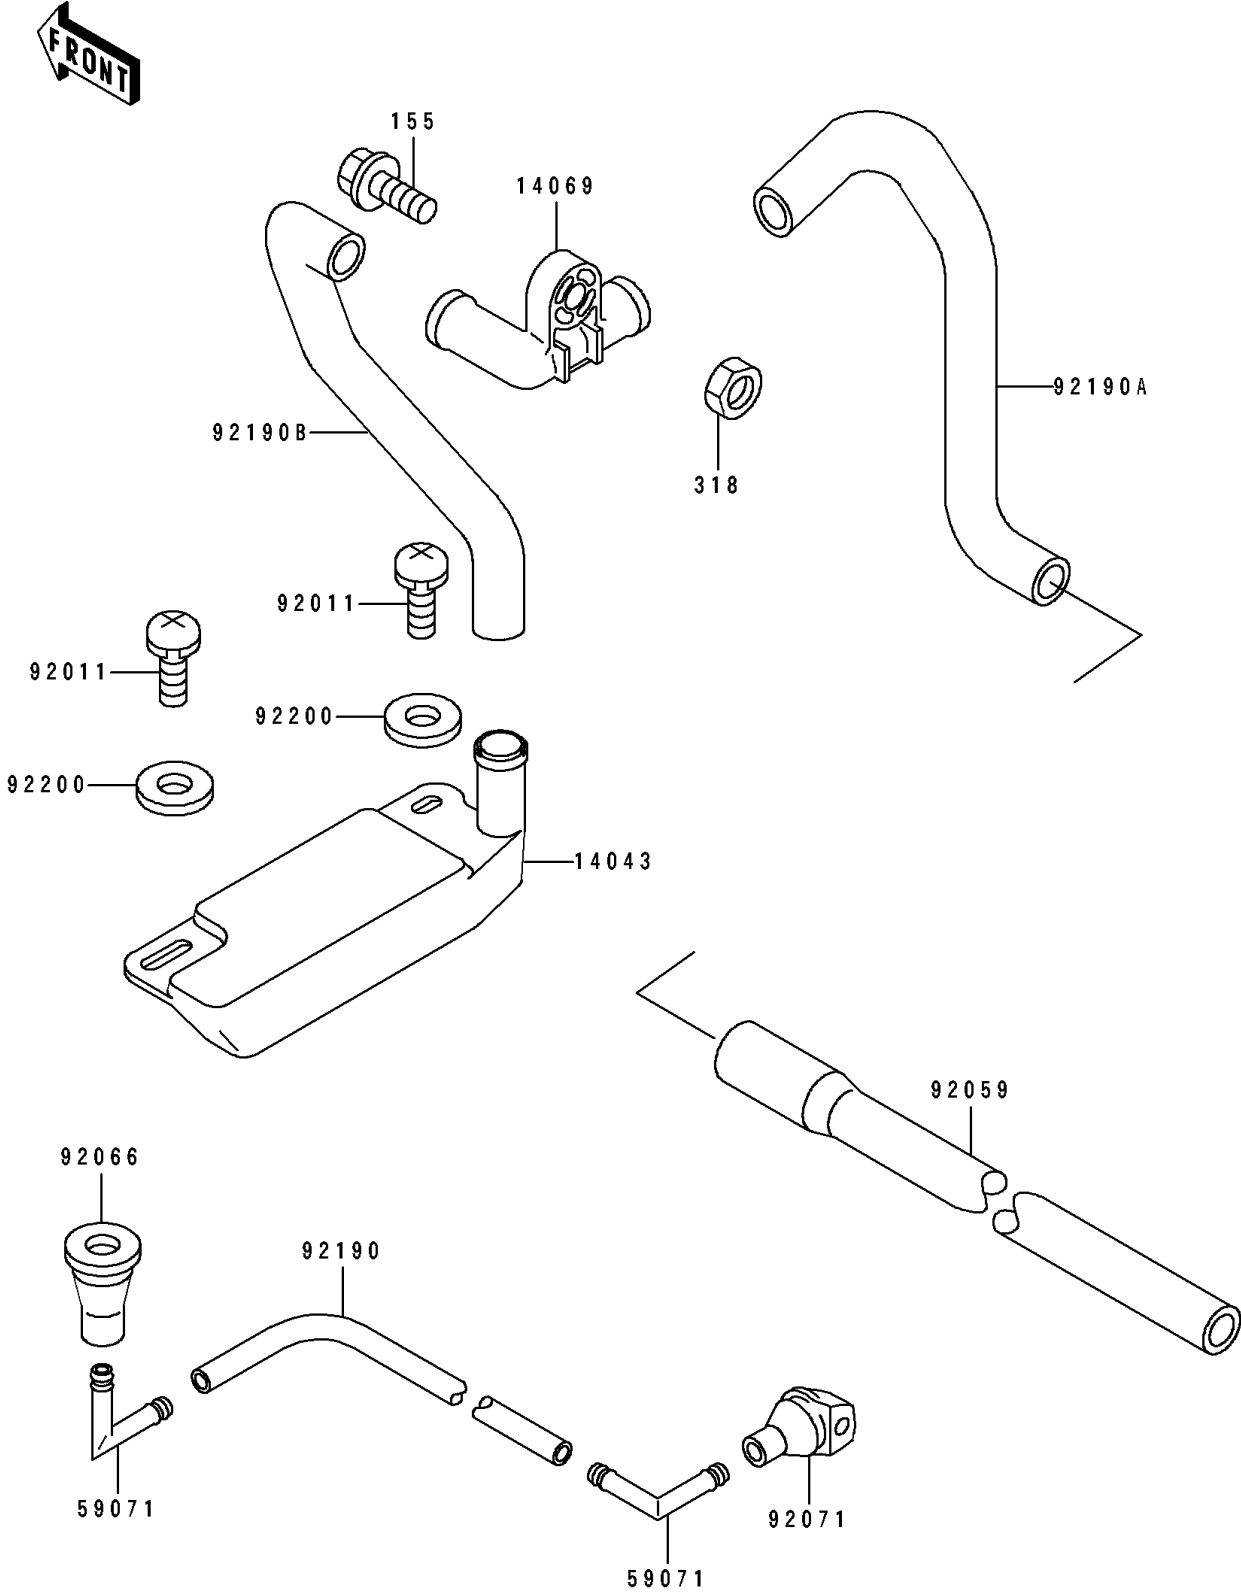

1992 750 SX PARTS DIAGRAM

Bilge System

F 3145

1992 750 SX PARTS LIST

Bilge System

| ITEM NAME | PART NUMBER | QUANTITY |
|---------------------------------|-------------|----------|
| FILTER (Ref # 14043) | 14043-3708 | 1 |
| BREATHER,BILGE (Ref # 14069) | 14069-3705 | 1 |
| JOINT (Ref # 59071) | 59071-3706 | 2 |
| SCREW,TAPPING (Ref # 92011) | 92011-561 | 2 |
| TUBE,L=200 (Ref # 92059) | 92059-3894 | 1 |
| PLUG (Ref # 92066) | 92066-3706 | 1 |
| GROMMET (Ref # 92071) | 92071-3736 | 1 |
| TUBE,5.8X10.8X330 (Ref # 92190) | 92190-3816 | 1 |
| TUBE (Ref # 92190A) | 92190-3822 | 1 |
| TUBE (Ref # 92190B) | 92190-3823 | 1 |
| WASHER,5.9X16X1.5 (Ref # 92200) | 92200-3714 | 2 |
| BOLT-WSP-SMALL,8X25 (Ref # 155) | 155R0825 | 1 |
| NUT-HEX-SMALL (Ref # 318) | 318R0800 | 1 |