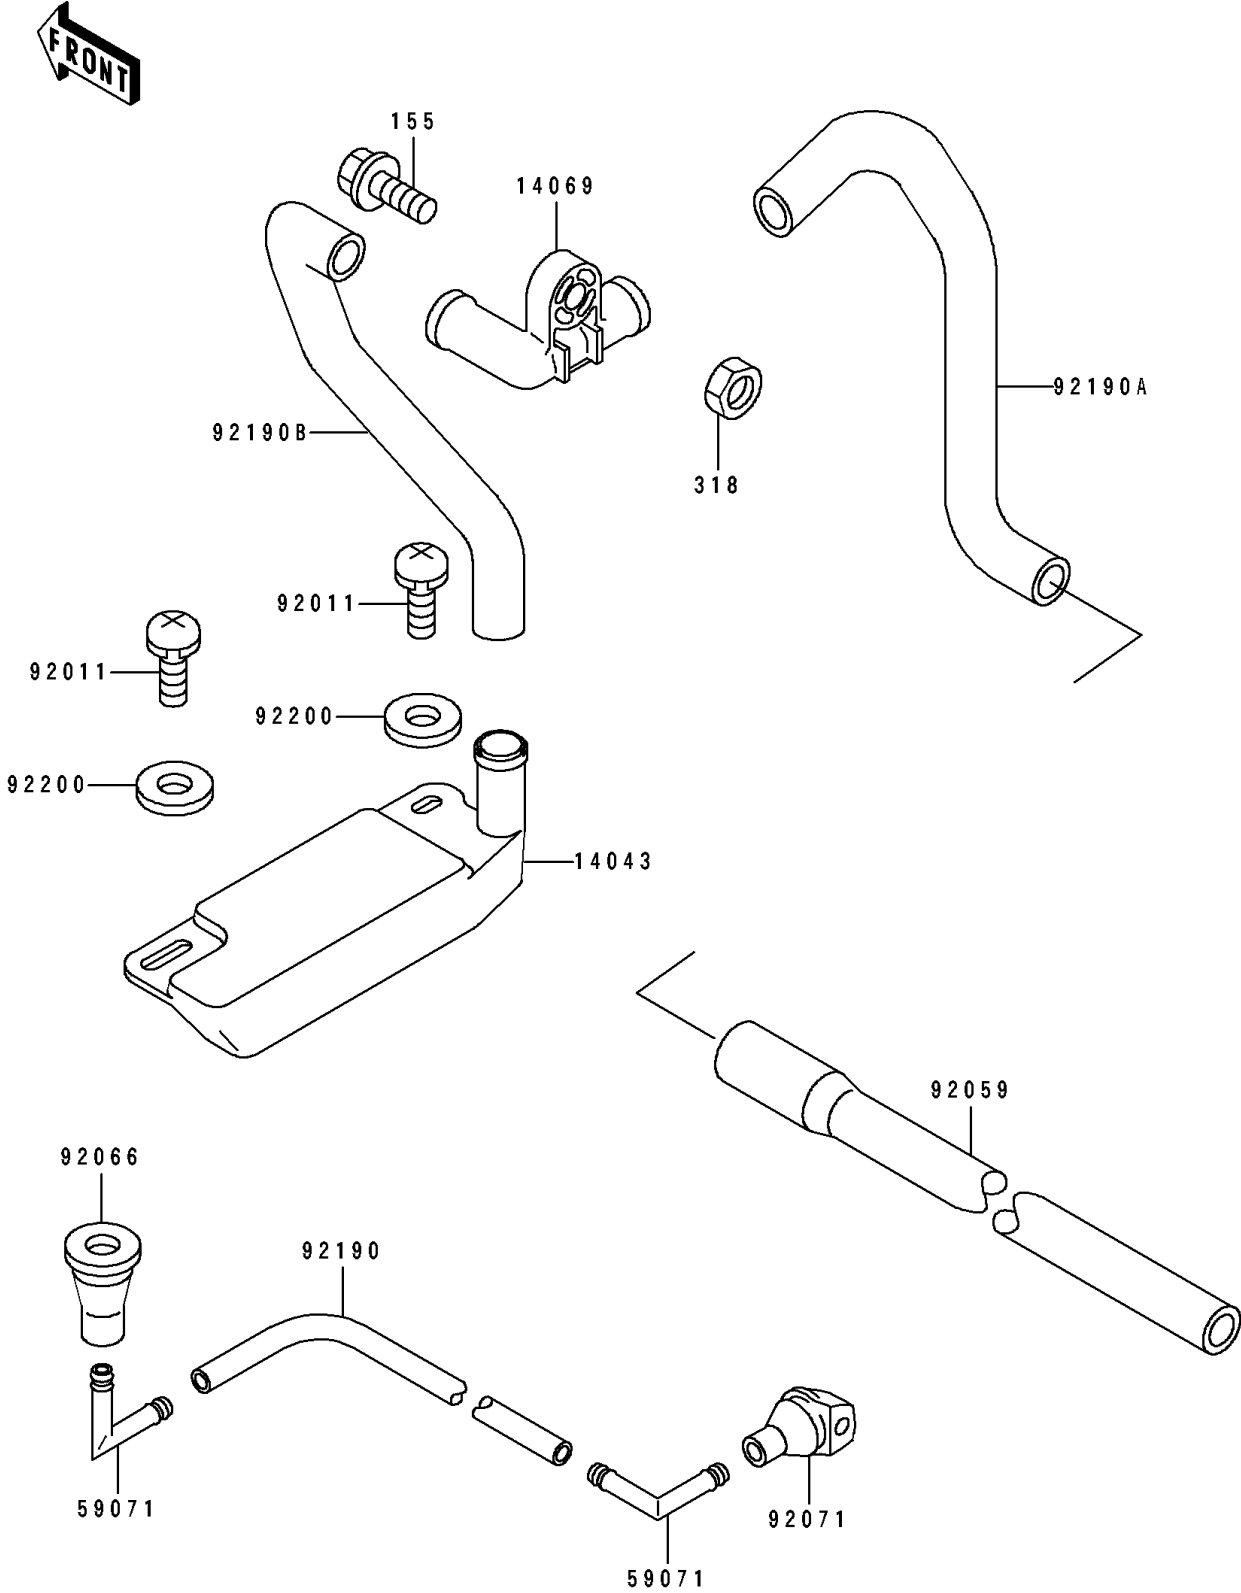

1993 750 SX PARTS DIAGRAM

Bilge System

F 31 45

1993 750 SX PARTS LIST

Bilge System

ITEM NAME	PART NUMBER	QUANTITY
FILTER (Ref # 14043)	14043-3708	1
BREATHER,BILGE (Ref # 14069)	14069-3705	1
JOINT (Ref # 59071)	59071-3706	2
SCREW,TAPPING (Ref # 92011)	92011-561	2
TUBE,L=200 (Ref # 92059)	92059-3894	1
PLUG (Ref # 92066)	92066-3706	1
GROMMET (Ref # 92071)	92071-3736	1
TUBE,5.8X10.8X330 (Ref # 92190)	92190-3816	1
TUBE (Ref # 92190A)	92190-3822	1
TUBE (Ref # 92190B)	92190-3823	1
WASHER,5.9X16X1.5 (Ref # 92200)	92200-3714	2
BOLT-WSP-SMALL,8X25 (Ref # 155)	155R0825	1
NUT-HEX-SMALL (Ref # 318)	318R0800	1