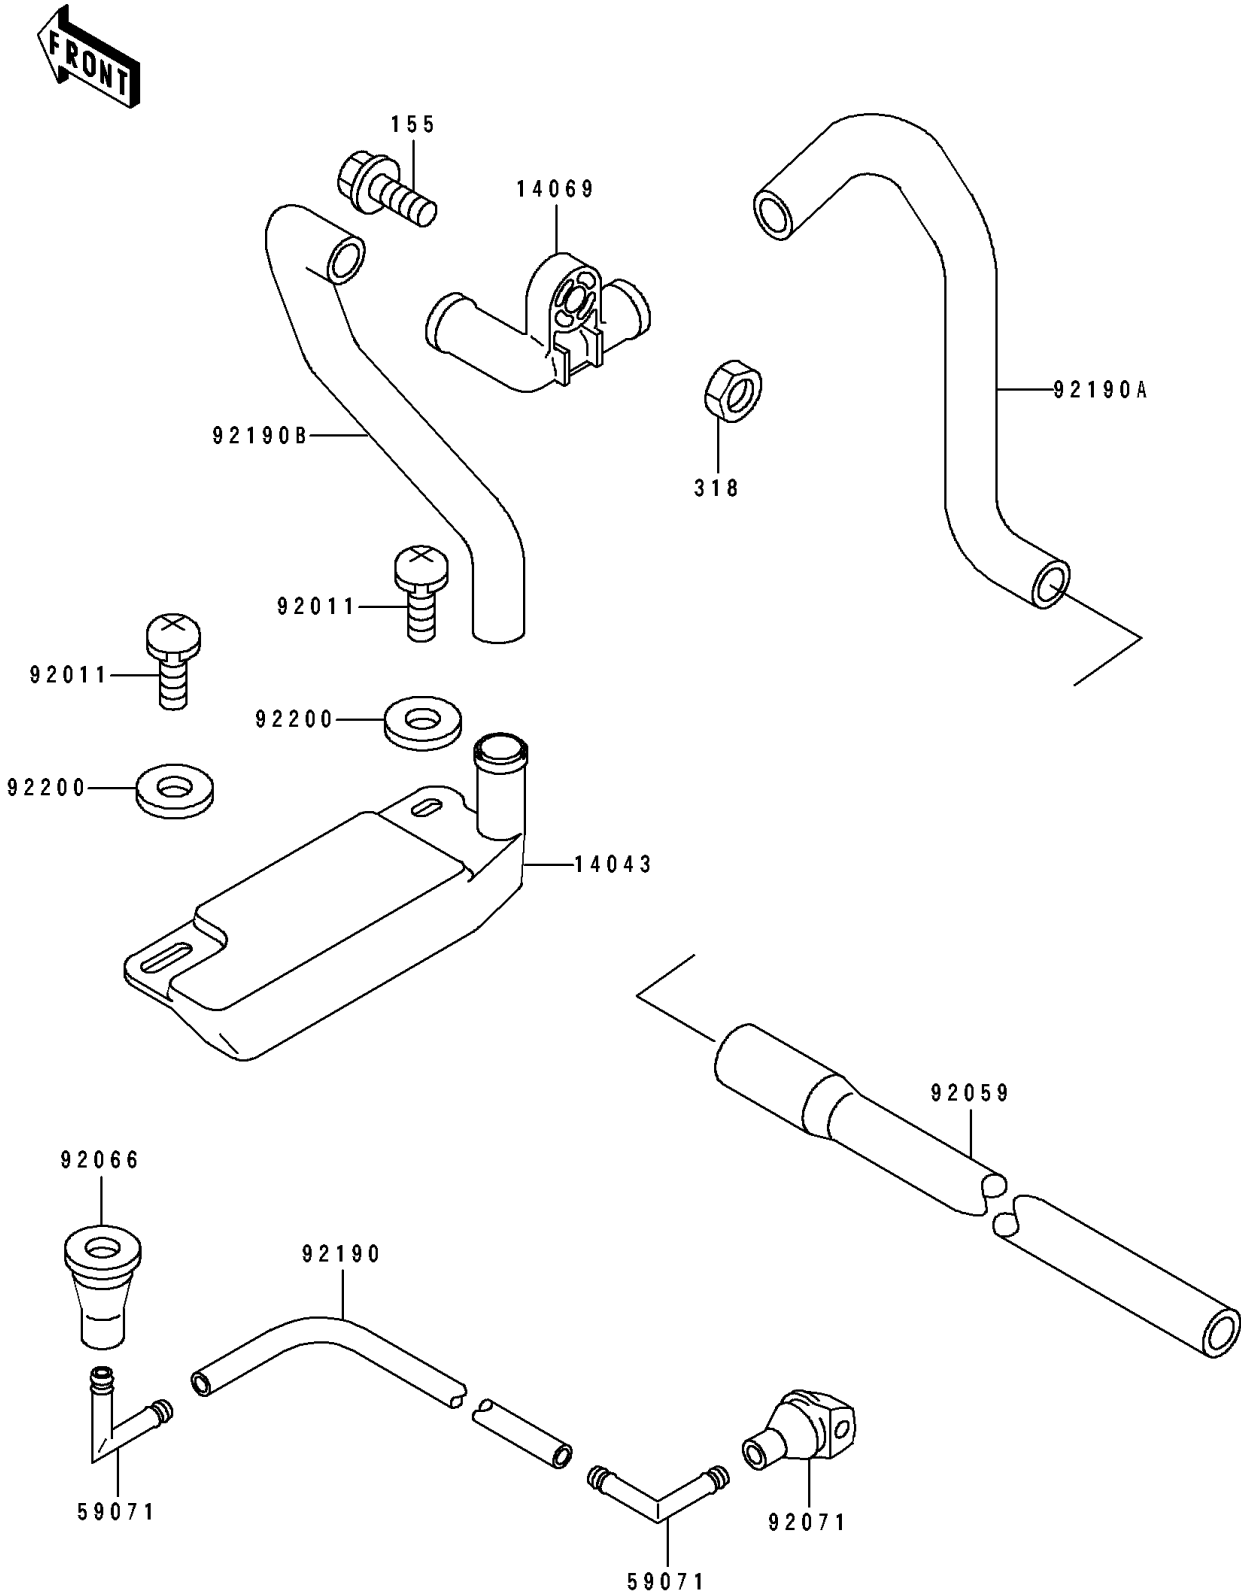

1994 750 SX PARTS DIAGRAM

Bilge System

F 31 45

1994 750 SX PARTS LIST

Bilge System

ITEM NAME	PART NUMBER	QUANTITY
FILTER (Ref # 14043)	14043-3708	1
BREATHER,BILGE (Ref # 14069)	14069-3705	1
JOINT (Ref # 59071)	59071-3706	2
SCREW,TAPPING (Ref # 92011)	92011-561	2
TUBE,L=200 (Ref # 92059)	92059-3894	1
PLUG (Ref # 92066)	92066-3706	1
GROMMET (Ref # 92071)	92071-3736	1
TUBE,5.8X10.8X330 (Ref # 92190)	92190-3816	1
TUBE (Ref # 92190A)	92190-3822	1
TUBE (Ref # 92190B)	92190-3823	1
WASHER,5.9X16X1.5 (Ref # 92200)	92200-3714	2
BOLT-WSP-SMALL,8X25 (Ref # 155)	155R0825	1
NUT-HEX-SMALL (Ref # 318)	318R0800	1