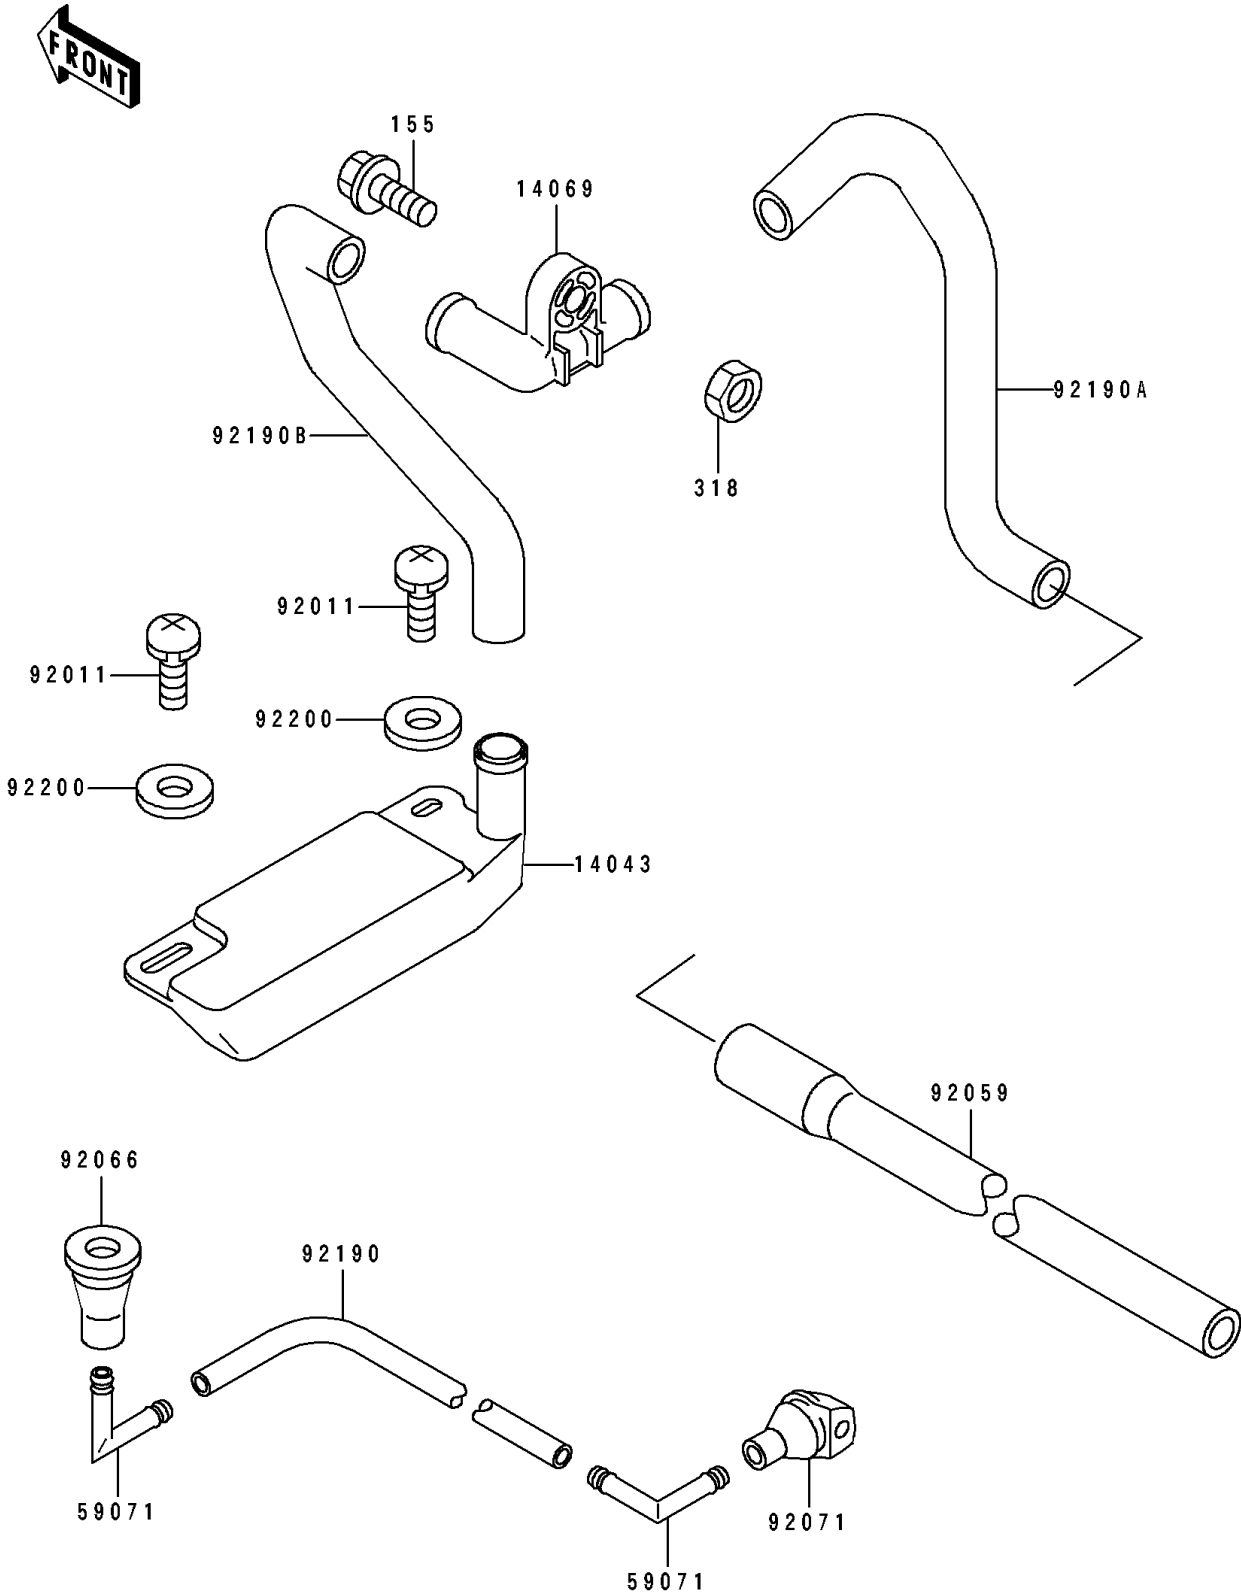

# 1995 750 SX PARTS DIAGRAM

Bilge System

F 31 4 5

## 1995 750 SX PARTS LIST

### Bilge System

ITEM NAME	PART NUMBER	QUANTITY
FILTER (Ref # 14043)	14043-3708	1
BREATHER,BILGE (Ref # 14069)	14069-3705	1
JOINT (Ref # 59071)	59071-3706	2
SCREW,TAPPING (Ref # 92011)	92011-561	2
TUBE,L=200 (Ref # 92059)	92059-3894	1
PLUG (Ref # 92066)	92066-3706	1
GROMMET (Ref # 92071)	92071-3736	1
TUBE,5.8X10.8X330 (Ref # 92190)	92190-3816	1
TUBE (Ref # 92190A)	92190-3822	1
TUBE (Ref # 92190B)	92190-3823	1
WASHER,5.9X16X1.5 (Ref # 92200)	92200-3714	2
BOLT-WSP-SMALL,8X25 (Ref # 155)	155R0825	1
NUT-HEX-SMALL (Ref # 318)	318R0800	1