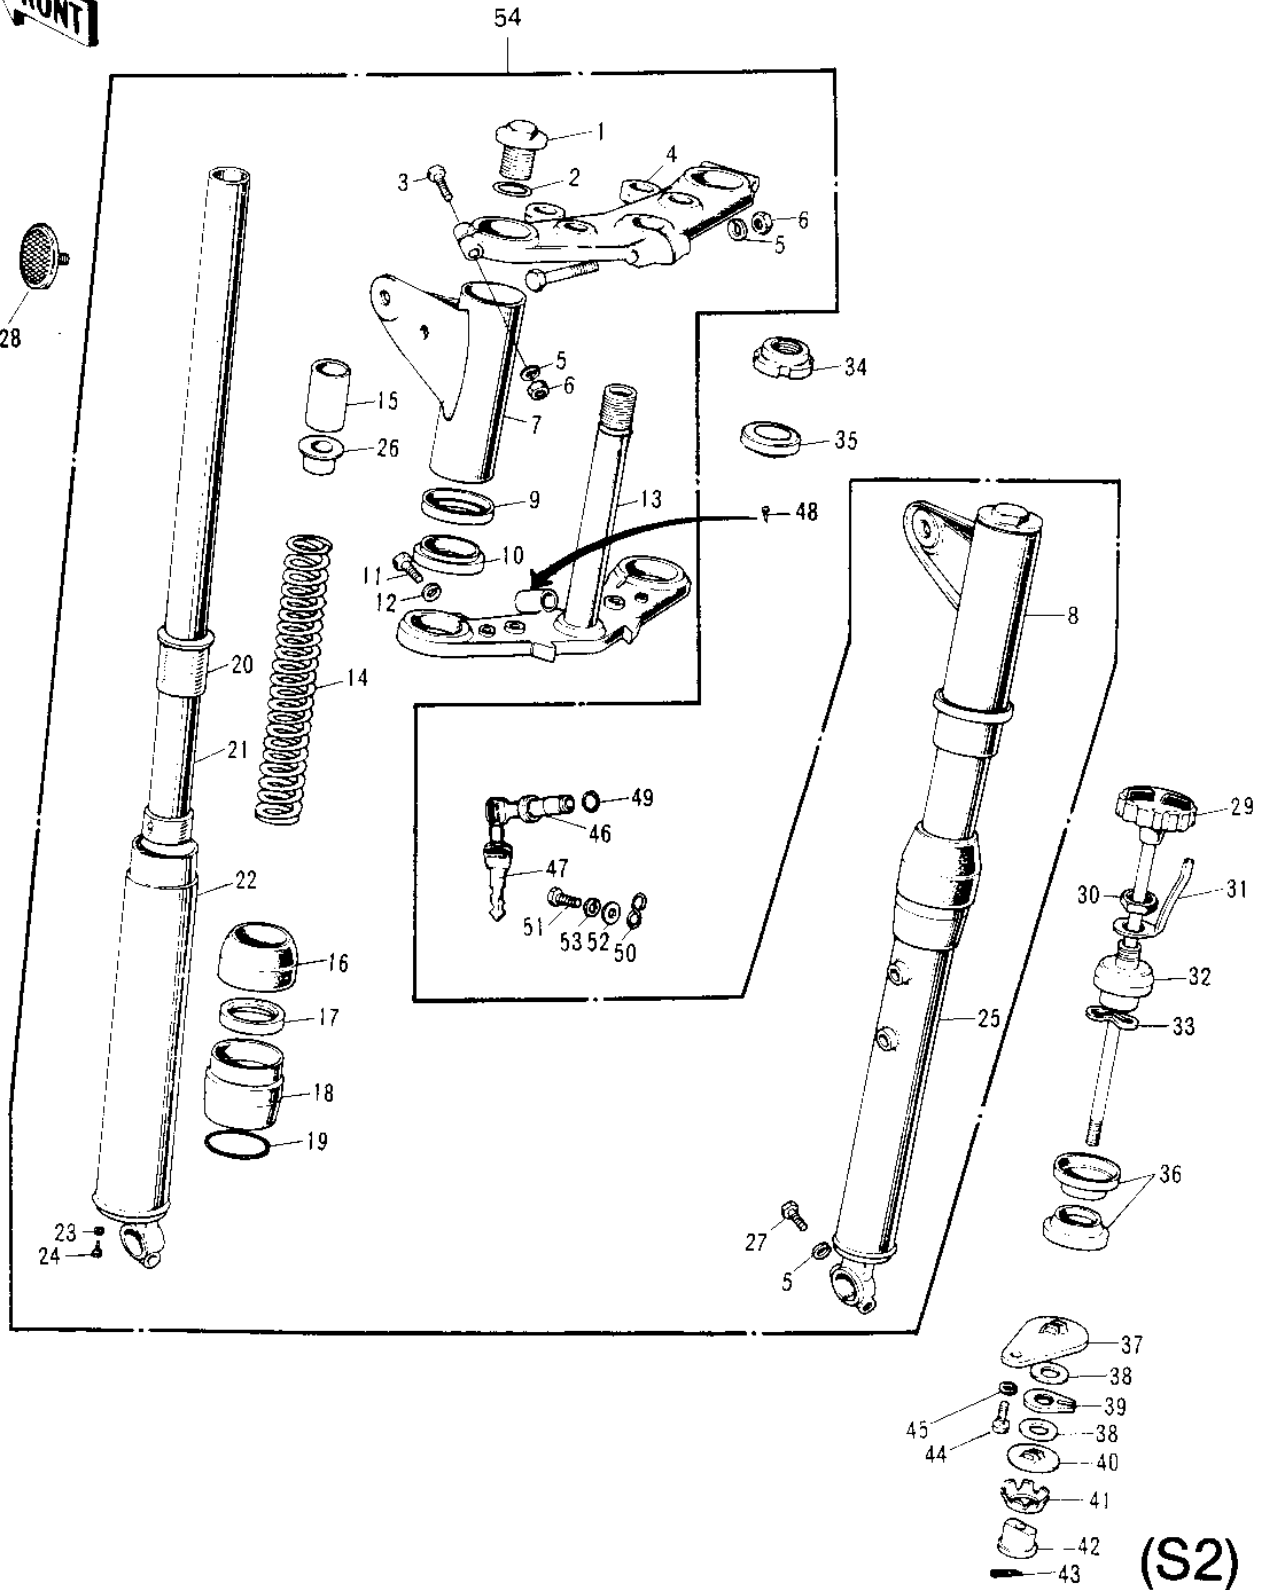

1972 Mach II PARTS DIAGRAM

FRONT FORK (S2)

FRONT

1972 Mach II PARTS LIST

FRONT FORK (S2)

ITEM NAME	PART NUMBER	QUANTITY
BOLT-FORK FITTING (Ref # 1)	44041-037	2
'O' RING FORK TOP (Ref # 2)	44046-015	2
BOLT FLANGED 8X55 (Ref # 3)	92001-1398	3
HEAD-STEERING STEM (Ref # 4)	44039-037	1
WASHER SPRING 8MM (Ref # 5)	461F0800	4
NUT,8MM (Ref # 6)	311B0800	3
COVER-L.H FORK,BLACK (Ref # 7)	44033-038-21	1
COVER-R.H FORK,BLACK (Ref # 8)	44034-037-21	1
WASHER FORK COVER (Ref # 9)	44043-034	2
GASKET FORK COVER (Ref # 10)	44045-029	2
BOLT,HEX HEAD 10X35 (Ref # 11)	92001-1252	2
WASHER SPRING 10MM (Ref # 12)	461F1000	2
STEM-STEERING (Ref # 13)	44037-037	1
SPRING-FORK (Ref # 14)	44026-038	2
SPACER-FORK SPRG GIDE (Ref # 15)	44028-022	2
DUST SHIELD (Ref # 16)	44010-017	2
OIL SEAL,FORK (Ref # 17)	44009-020	2
OIL SEAL,FORK (Ref # 17)	44009-020	2
NUT FORK OUTER TUBE (Ref # 18)	44007-015	2
'O' RING OUTER TUBE (Ref # 19)	44046-016	2
GUIDE FORK INNER TUBE (Ref # 20)	44015-011	2
TUBE-FORK INNER (Ref # 21)	44013-031	2
TUBE,LH,FORK OUTER (Ref # 22)	44005-039	1
GASKET FORK DRAIN PLG (Ref # 23)	44045-002	2
SCREW PAN HEAD 4X8 (Ref # 24)	220B0408	2
TUBE,RH,FORK OUTER (Ref # 25)	44006-037	1
GUIDE-FORK SPRING (Ref # 26)	44029-019	2
BOLT FRNT AXLE PINCH (Ref # 27)	44041-017	1
REFLECTOR-REFLEX,FRNT (Ref # 28)	28001-008	2