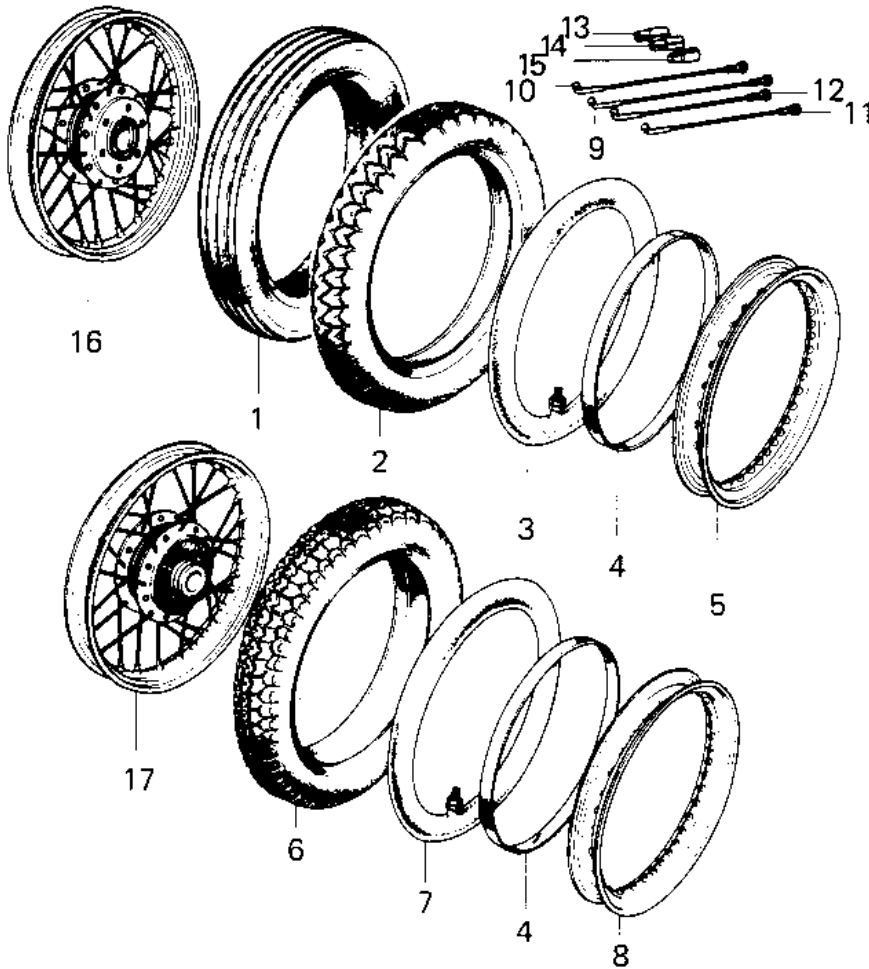

1972 Mach II PARTS DIAGRAM

WHEELS/TIRES

1972 Mach II PARTS LIST

WHEELS/TIRES

ITEM NAME	PART NUMBER	QUANTITY
UNAVAILABLE IN PRICE BOOK (Ref # 1)	41013-013	1
UNAVAILABLE IN PRICE BOOK (Ref # 2)	41014-025	AL
UNAVAILABLE IN PRICE BOOK (Ref # 2)	41021-031	1
UNAVAILABLE IN PRICE BOOK (Ref # 3)	41022-016	1
UNAVAILABLE IN PRICE BOOK (Ref # 3)	41022-020	1
TUBE 300/325/360-18 (Ref # 3)	41022-028	1
BAND,RIM,4.00/5.10-18 (Ref # 4)	41023-1006	2
BAND,RIM,4.00/5.10-18 (Ref # 4)	41023-1006	2
RIM,1.60AX18 (Ref # 5)	41025-052	1
RIM,1.60AX18W (Ref # 5)	41025-061	1
UNAVAILABLE IN PRICE BOOK (Ref # 6)	41014-023	1
*** N.L.A.*** (Canada) (Ref # 7)	41022-027	1
TUBE 350/375/410-18 (Ref # 7)	41022-031	1
RIM,1.85BX18W (Ref # 8)	41025-053	1
SPOKE-ASY,FR INNER (Ref # 9)	41027-045	20
SPOKE-ASY,FR INNER (Ref # 9)	41027-054	20
SPOKE-ASY,FR OUTER (Ref # 10)	41028-044	20
SPOKE-ASY,FR OUTER (Ref # 10)	41028-054	20
SPOKE-ASY,RR INNER (Ref # 11)	41027-046	20
SPOKE-ASY,RR OUTER (Ref # 12)	41028-045	20
WEIGHT,BALANCE,10G (Ref # 13)	41075-1007	AR
WEIGHT,BALANCE,20G (Ref # 14)	41075-1008	AR
WEIGHT,BALANCE,30G (Ref # 15)	41075-1009	AR
WHEEL ASSY FRONT (Ref # 16)	41074-011	1
WHEEL ASSY FRONT (Ref # 16-1)	41074-011	1
WHEEL ASSY-REAR (Ref # 17)	42048-017	1