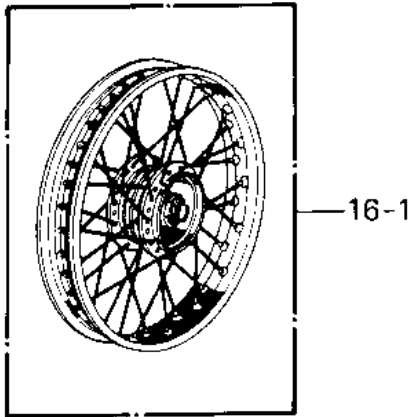

1972 Mach II PARTS DIAGRAM

WHEELS/TIRES

1972 Mach II PARTS LIST

WHEELS/TIRES

ITEM NAME	PART NUMBER	QUANTITY
UNAVAILABLE IN PRICE BOOK (Ref # 1)	41013-013	1
UNAVAILABLE IN PRICE BOOK (Ref # 2)	41014-025	AL
UNAVAILABLE IN PRICE BOOK (Ref # 2)	41021-031	1
UNAVAILABLE IN PRICE BOOK (Ref # 3)	41022-016	1
UNAVAILABLE IN PRICE BOOK (Ref # 3)	41022-020	1
TUBE 300/325/360-18 (Ref # 3)	41022-028	1
BAND,RIM,4.00/5.10-18 (Ref # 4)	41023-1006	2
BAND,RIM,4.00/5.10-18 (Ref # 4)	41023-1006	2
RIM,1.60AX18 (Ref # 5)	41025-052	1
RIM,1.60AX18W (Ref # 5)	41025-061	1
UNAVAILABLE IN PRICE BOOK (Ref # 6)	41014-023	1
*** N.L.A.*** (Canada) (Ref # 7)	41022-027	1
TUBE 350/375/410-18 (Ref # 7)	41022-031	1
RIM,1.85BX18W (Ref # 8)	41025-053	1
SPOKE-ASY,FR INNER (Ref # 9)	41027-045	20
SPOKE-ASY,FR INNER (Ref # 9)	41027-054	20
SPOKE-ASY,FR OUTER (Ref # 10)	41028-044	20
SPOKE-ASY,FR OUTER (Ref # 10)	41028-054	20
SPOKE-ASY,RR INNER (Ref # 11)	41027-046	20
SPOKE-ASY,RR OUTER (Ref # 12)	41028-045	20
WEIGHT,BALANCE,10G (Ref # 13)	41075-1007	AR
WEIGHT,BALANCE,20G (Ref # 14)	41075-1008	AR
WEIGHT,BALANCE,30G (Ref # 15)	41075-1009	AR
WHEEL ASSY FRONT (Ref # 16)	41074-011	1
WHEEL ASSY FRONT (Ref # 16-1)	41074-011	1
WHEEL ASSY-REAR (Ref # 17)	42048-017	1