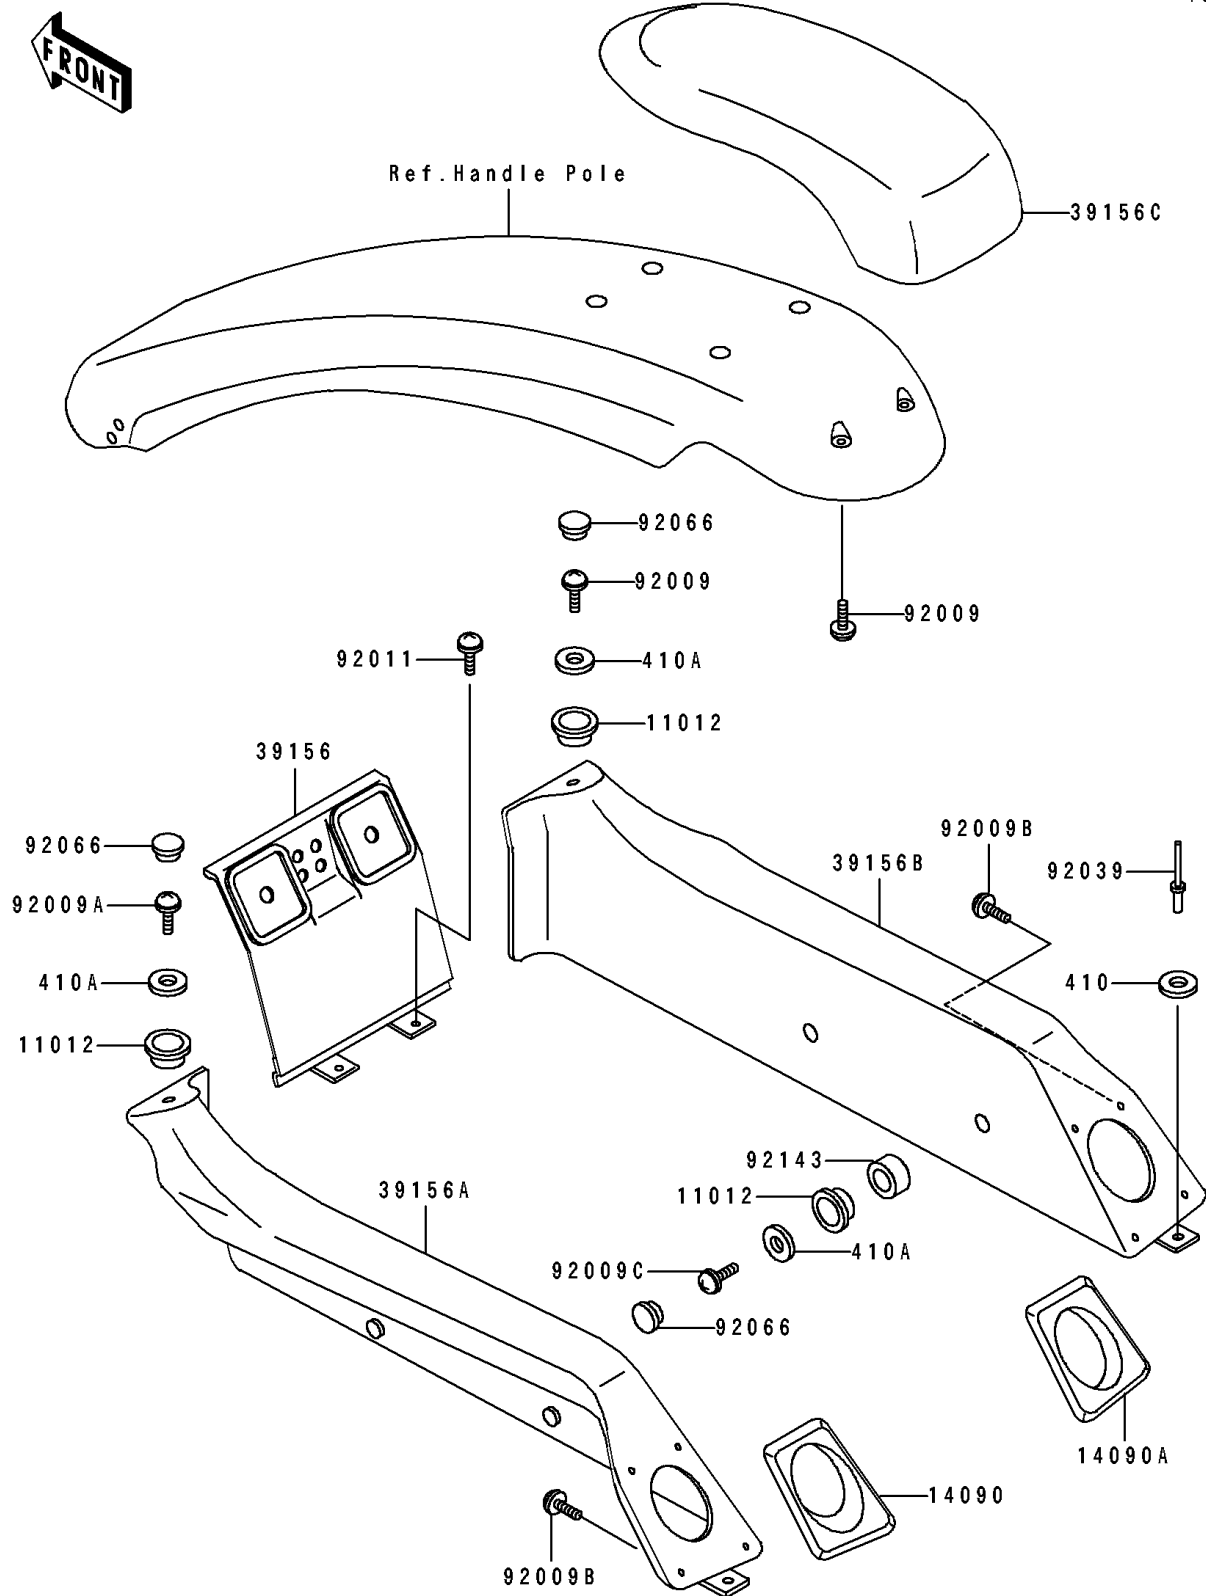

1993 750 SX PARTS DIAGRAM

Pads(KAW60986 93&NAMI.)

F3147A

1993 750 SX PARTS LIST

Pads(KAW60986 93&NAMI.)

| ITEM NAME | PART NUMBER | QUANTITY |
|---|---------------|----------|
| CAP,VIOLET (Ref # 11012) | 11012-3760-RE | 6 |
| COVER,DECK PAD,LH,VIOLET (Ref # 14090) | 14090-3716-RE | 1 |
| COVER,DECK PAD,RH,VIOLET (Ref # 14090A) | 14090-3717-RE | 1 |
| PAD,DECK,CNT,VIOLET (Ref # 39156) | 39156-3752-PJ | 1 |
| PAD,DECK,LH,J.S.VIOLET (Ref # 39156A) | 39156-3761-PJ | 1 |
| PAD,DECK,RH,J.S.VIOLET (Ref # 39156B) | 39156-3762-PJ | 1 |
| PAD,HANDLE POLE,UPP,VIOLET (Ref # 39156C) | 39156-3765-PJ | 1 |
| SCREW,TAPPING,5X20 (Ref # 92009) | 92009-3716 | 7 |
| SCREW,TAPPING,5X30 (Ref # 92009A) | 92009-3794 | 1 |
| SCREW,TAPPING,3X10 (Ref # 92009B) | 92009-3802 | 8 |
| SCREW,TAPPING,5X25 (Ref # 92009C) | 92009-3803 | 4 |
| SCREW,TAPPING (Ref # 92011) | 92011-561 | 2 |
| RIVET (Ref # 92039) | 92039-3747 | 2 |
| PLUG,VIOLET (Ref # 92066) | 92066-3738-RE | 6 |
| COLLAR,6X10X5 (Ref # 92143) | 92143-3737 | 4 |
| W-PLAIN-S,5MM (Ref # 410) | 410S0500 | 2 |
| WASHER-PLAIN-SMALL,6MM (Ref # 410A) | 410S0600 | 6 |