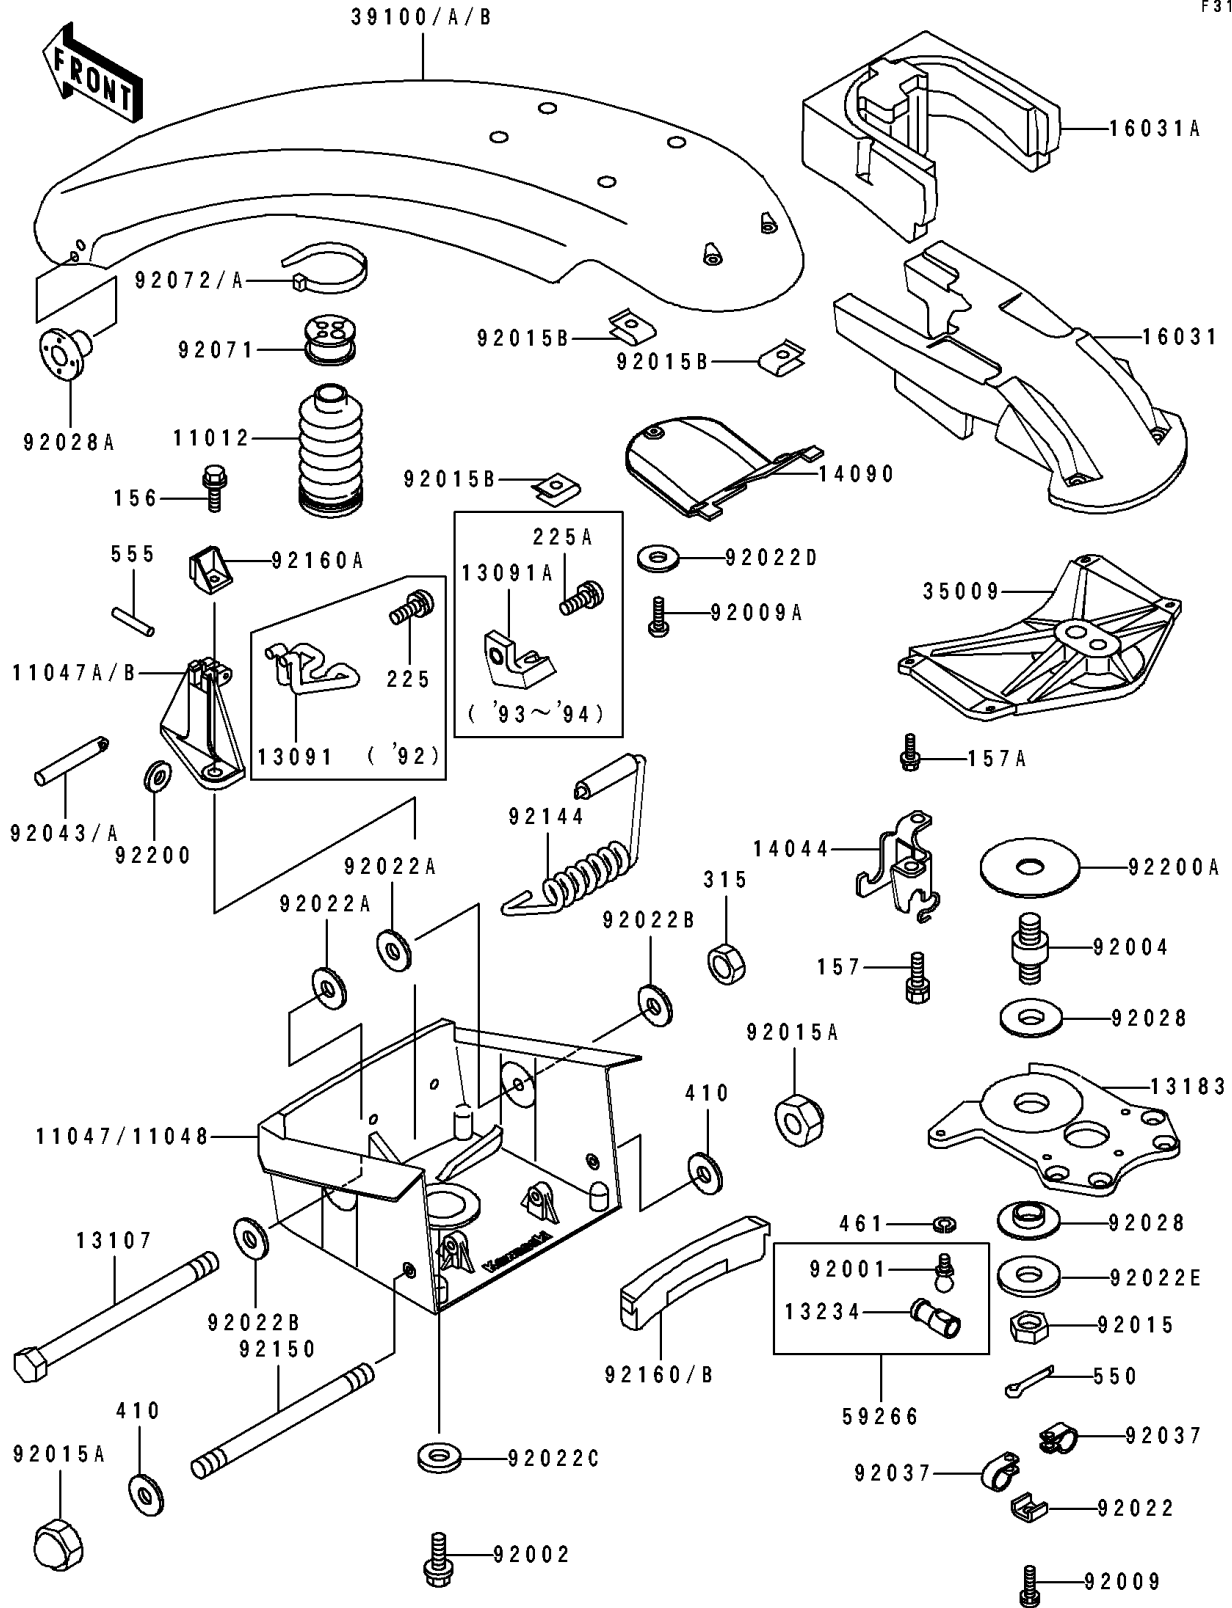

1994 750 SX PARTS DIAGRAM

Handle Pole(JS750-A1/A2/A3)

F3171