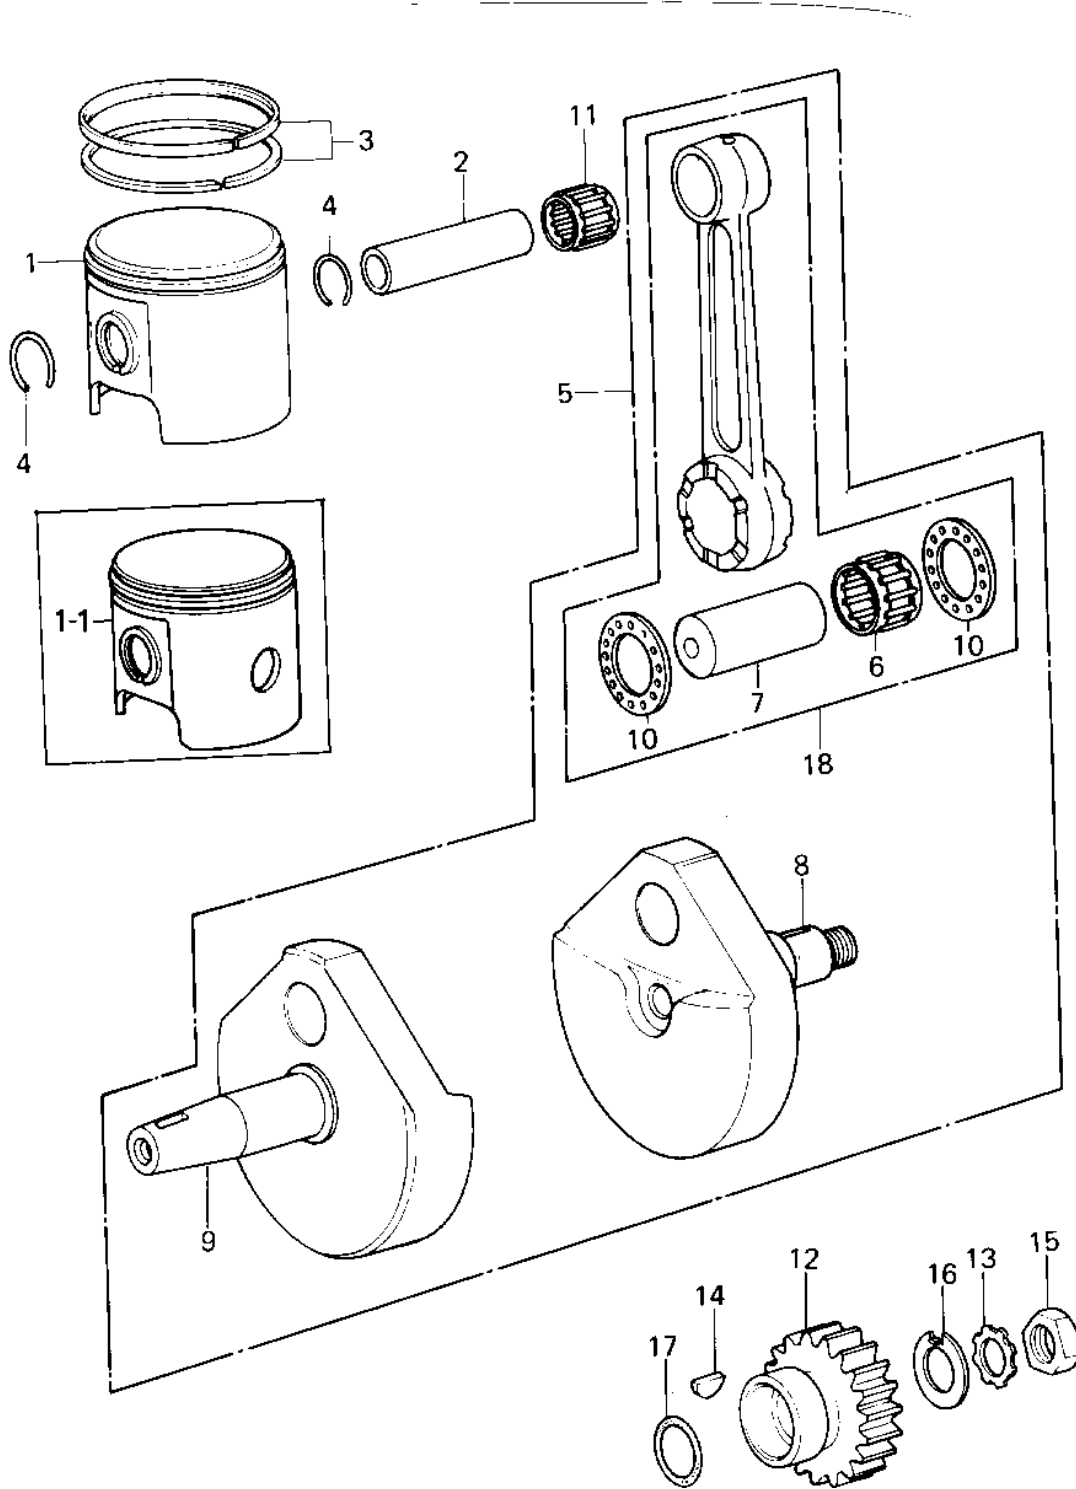

1979 KDX400 PARTS DIAGRAM

CRANKSHAFT/PISTON

1979 KDX400 PARTS LIST

CRANKSHAFT/PISTON

ITEM NAME	PART NUMBER	QUANTITY
PISTON (Ref # 1)	13001-1038	1
PIN-PISTON (Ref # 2)	13002-031	1
RING SET,PISTON (Ref # 3)	13008-5017	1
CIRCLIP PISTON PIN (Ref # 4)	92036-008	2
CRANKSHAFT ASSY (Ref # 5)	13031-1023	1
BEARING N,KT263322EGS (Ref # 6)	13034-1012	1
PIN,CRANK,12X26X62 (Ref # 7)	13035-1003	1
CRANKSHAFT,R.H. (Ref # 8)	13037-1035	1
CRANKSHAFT,L.H. (Ref # 9)	13037-1037	1
WASHER,CONROD SIDE (Ref # 10)	92026-093	2
BEARING-SMALL END,KTV (Ref # 11)	13033-1055	1
GEAR,PRIMARY,26T (Ref # 12)	13097-1019	1
WASHER,LOCK,18M/M (Ref # 13)	464H1800	1
WOODRUFF KEY (Ref # 14)	510A5100	1
NUT 18MM (Ref # 15)	92015-019	1
WASHER LOCK 18MM (Ref # 16)	92024-015	1
"O" RING,30MM (Ref # 17)	92055-1047	1
CONNECTING ROD ASSY (Ref # 18)	13044-5011	1