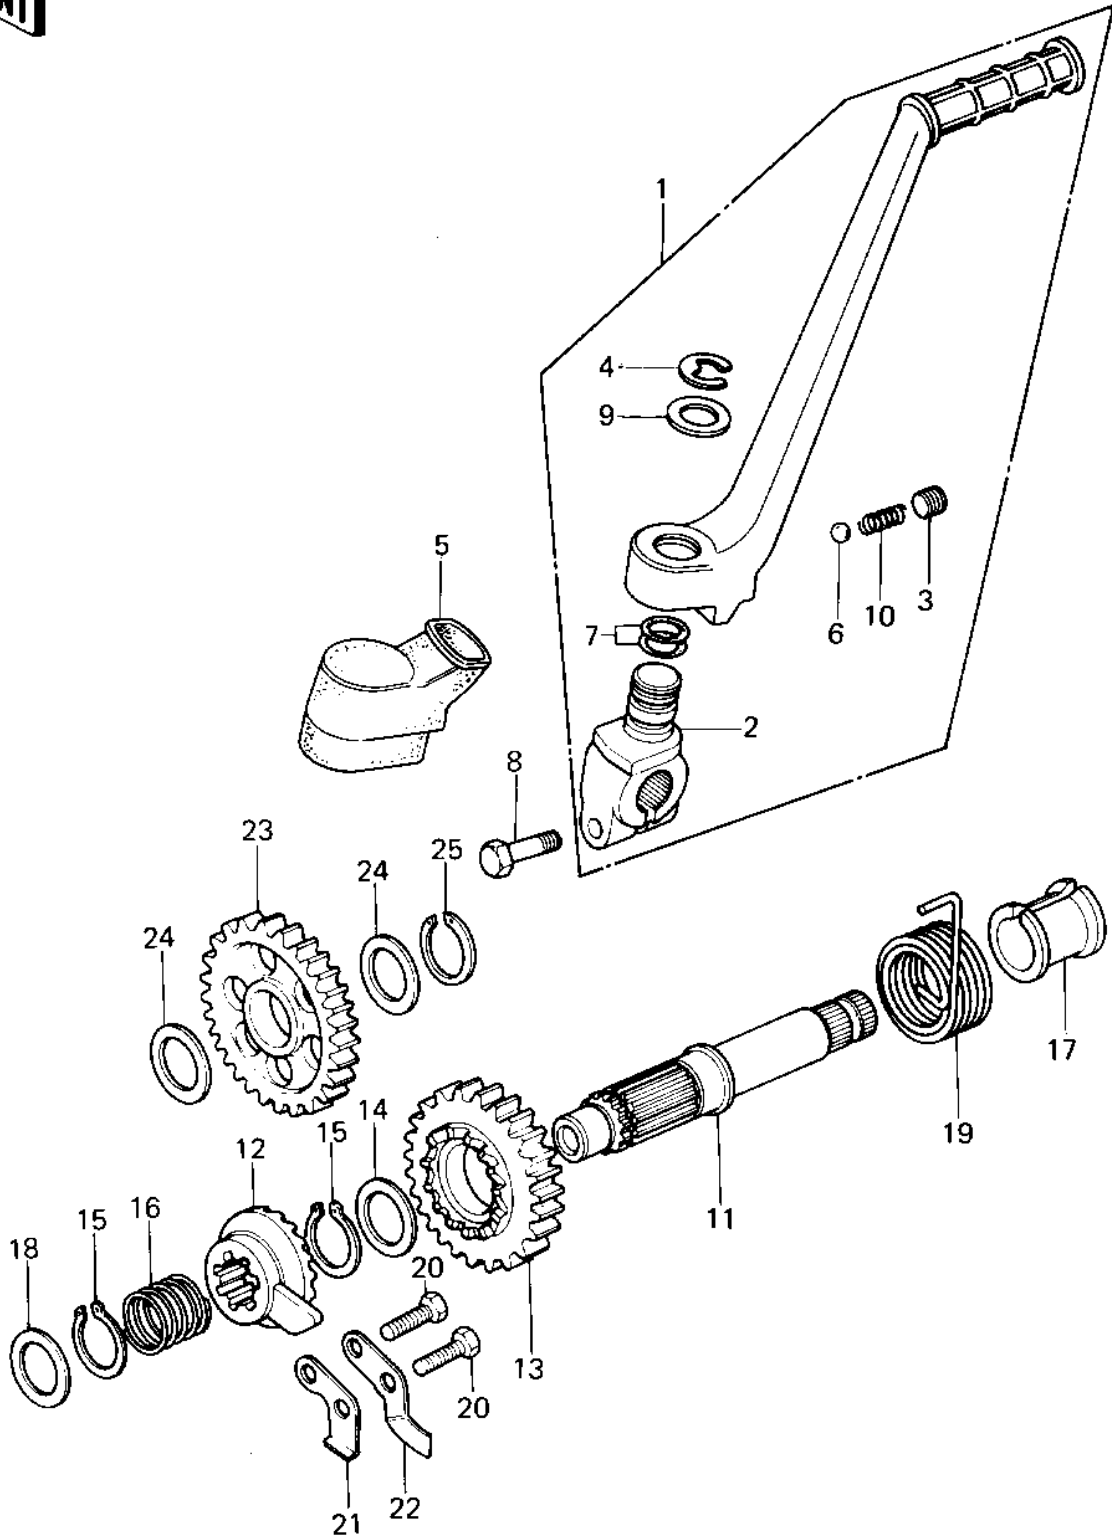

1979 KDX400 PARTS DIAGRAM

KICKSTARTER MECHANISM

1979 KDX400 PARTS LIST

KICKSTARTER MECHANISM

ITEM NAME	PART NUMBER	QUANTITY
PEDAL ASSY,KICK (Ref # 1)	13064-5003	1
BOSS,KICKSTARTER (Ref # 2)	13061-1007	1
SCREW,8X8 (Ref # 3)	290Q0808	1
CIR CLIP (Ref # 4)	482K0100	1
BOOT,KICKSTARTER (Ref # 5)	49006-1006	1
BALL STEEL 1/4' (Ref # 6)	600A0800	1
"O" RING,15MM (Ref # 7)	670B2015	2
BOLT,HEX HEAD,8X28 (Ref # 8)	92001-1042	1
WASHER,PLAIN (Ref # 9)	92022-1019	1
SPRING KICK PEDAL (Ref # 10)	92081-020	1
SHAFT,KICK (Ref # 11)	13066-1009	1
RATCHET (Ref # 12)	13078-007	1
GEAR,KICKSTARTER,25T (Ref # 13)	59051-1016	1
WASHER-PLAIN 25MM (Ref # 14)	92022-159	1
CIRCLIP (Ref # 15)	92033-026	2
SPRING (Ref # 16)	92081-097	1
GUIDE,KICKSTARTER (Ref # 17)	13070-007	1
WASHER (Ref # 18)	92022-252	1
SPRING-KICKSTARTER (Ref # 19)	92082-003	1
BOLT-UPSET (Ref # 20)	112G0618	2
STOPPER,KICKSTARTER (Ref # 21)	13072-014	1
GUIDE,KICKSTARTER (Ref # 22)	13206-1003	1
GEAR,IDLE,27T (Ref # 23)	59051-1017	1
WASHER (Ref # 24)	92022-252	2
CIRCLIP,18MM (Ref # 25)	92033-029	1