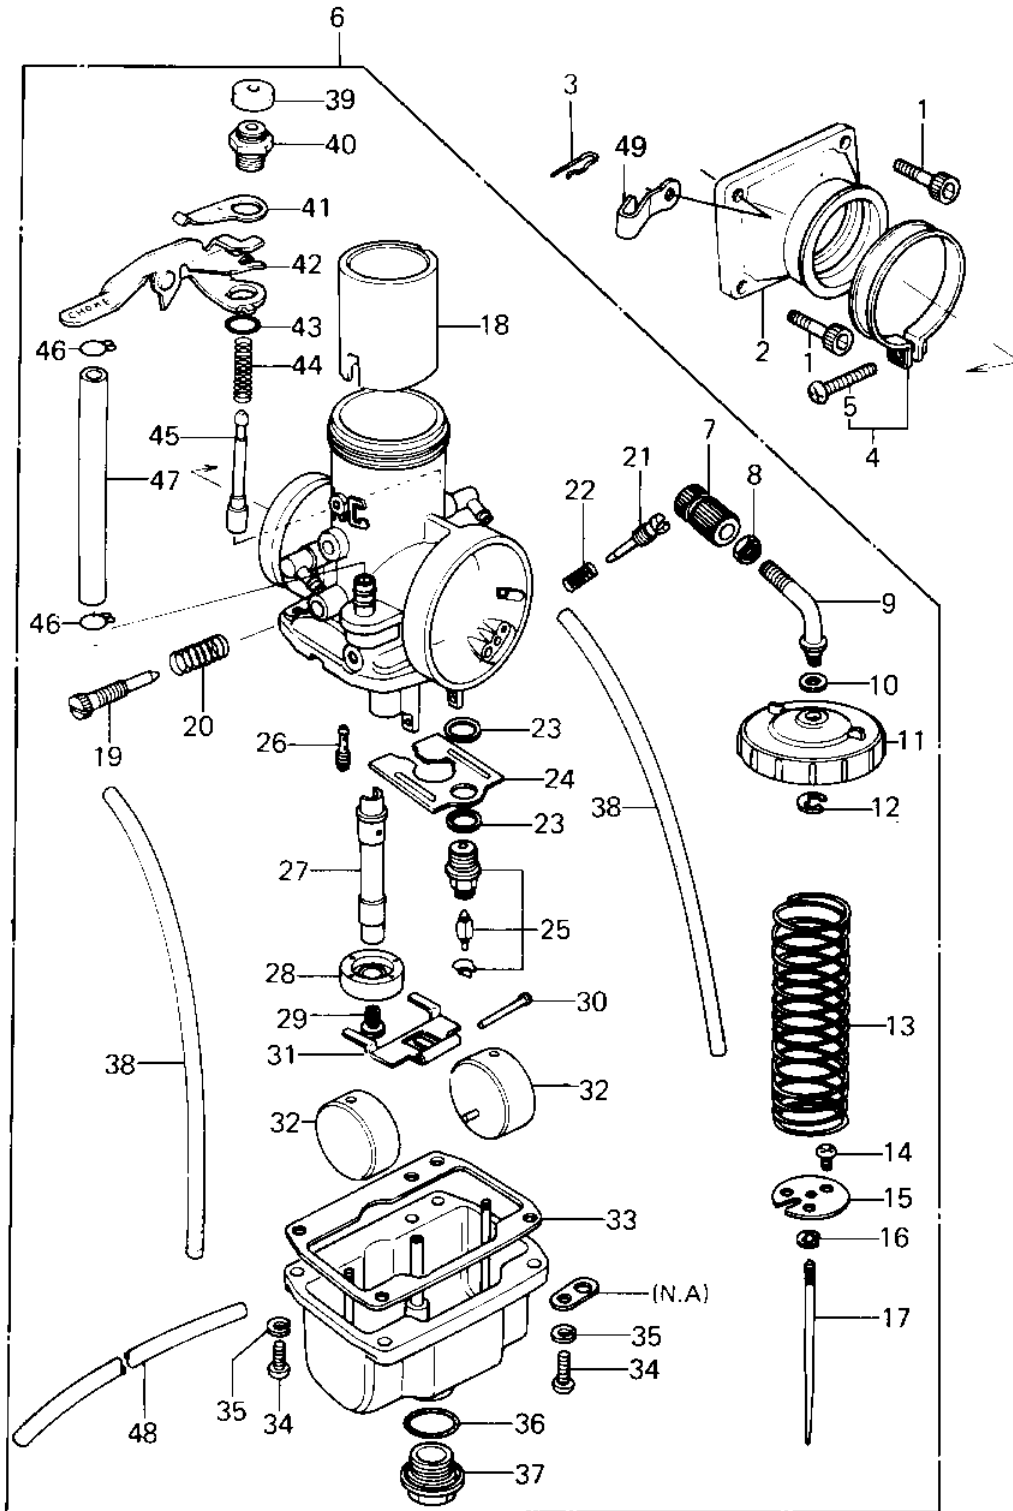

1979 KDX400 PARTS DIAGRAM

CARBURETOR