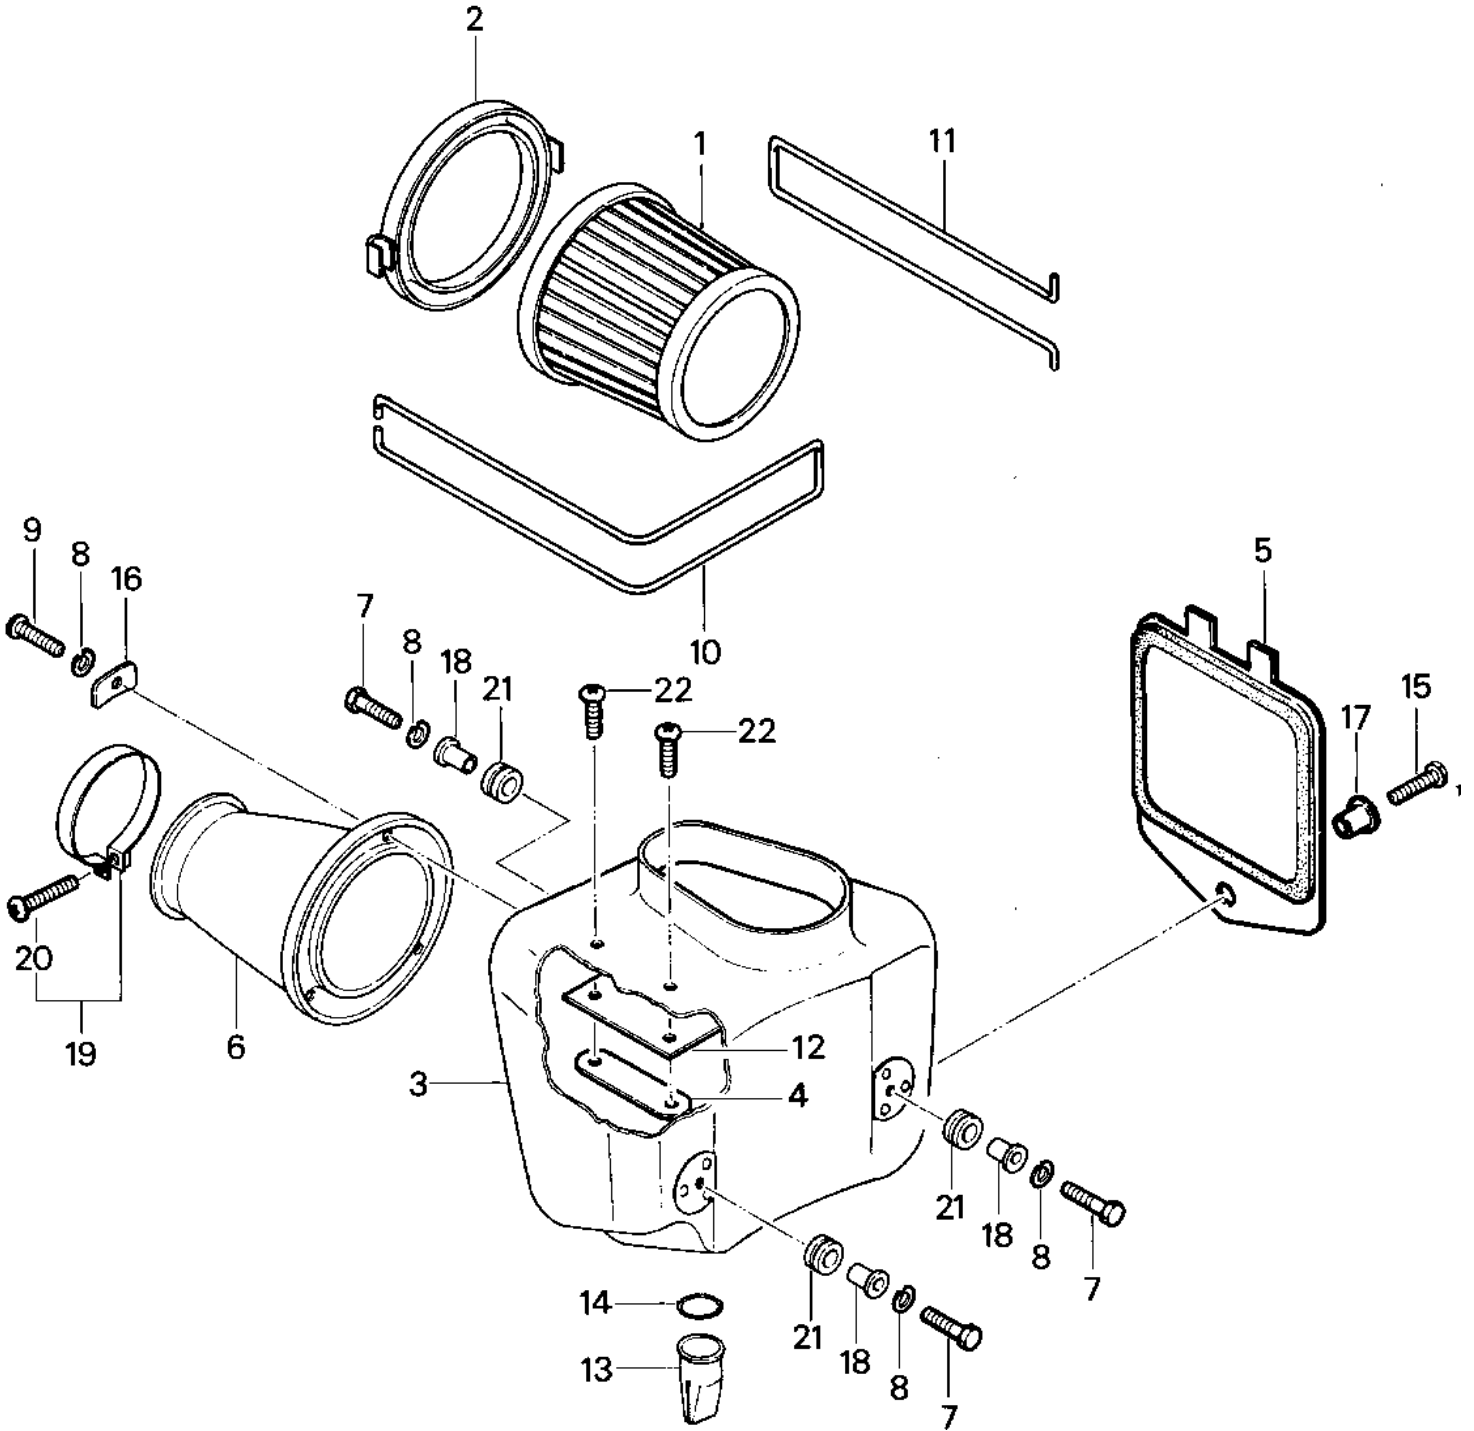

1979 KDX400 PARTS DIAGRAM

AIR CLEANER

1979 KDX400 PARTS LIST

AIR CLEANER

ITEM NAME	PART NUMBER	QUANTITY
AIR FILTER (Ref # 1)	11010-4001	1
CASE,AIR FILTER (Ref # 2)	11011-4001	1
CASE (Ref # 3)	11011-4002	1
PLATE, NUT (Ref # 4)	13169-4007	1
COVER, AIRBOX (Ref # 5)	14025-4004	1
DUCT (Ref # 6)	14073-4001	1
BOLT-UPSET (Ref # 7)	112G0625	3
WASHER SPRING 6MM (Ref # 8)	461F0600	6
SCREW PAN HEAD 6X16 (Ref # 9)	220B0616	3
HOOK (Ref # 10)	27012-4002	1
HOOK (Ref # 11)	27012-4005	1
FLAP, AIR BOX SHIELD (Ref # 12)	35019-4002	1
BOOT (Ref # 13)	49006-1012	1
"O" RING,20MM (Ref # 14)	670B2020	1
SCREW,6X20 (Ref # 15)	92009-1289	1
WASHER,PLAIN (Ref # 16)	92022-1018	3
COLLAR (Ref # 17)	92027-1045	1
COLLAR (Ref # 18)	92027-194	3
CLAMP-AIR CLEANER (Ref # 19)	92037-068	1
SCREW PAN HEAD 6X35 (Ref # 20)	220B0635	1
DAMPER RUBBER (Ref # 21)	92075-112	3
SCREW,6X14 (Ref # 22)	92009-1287	2