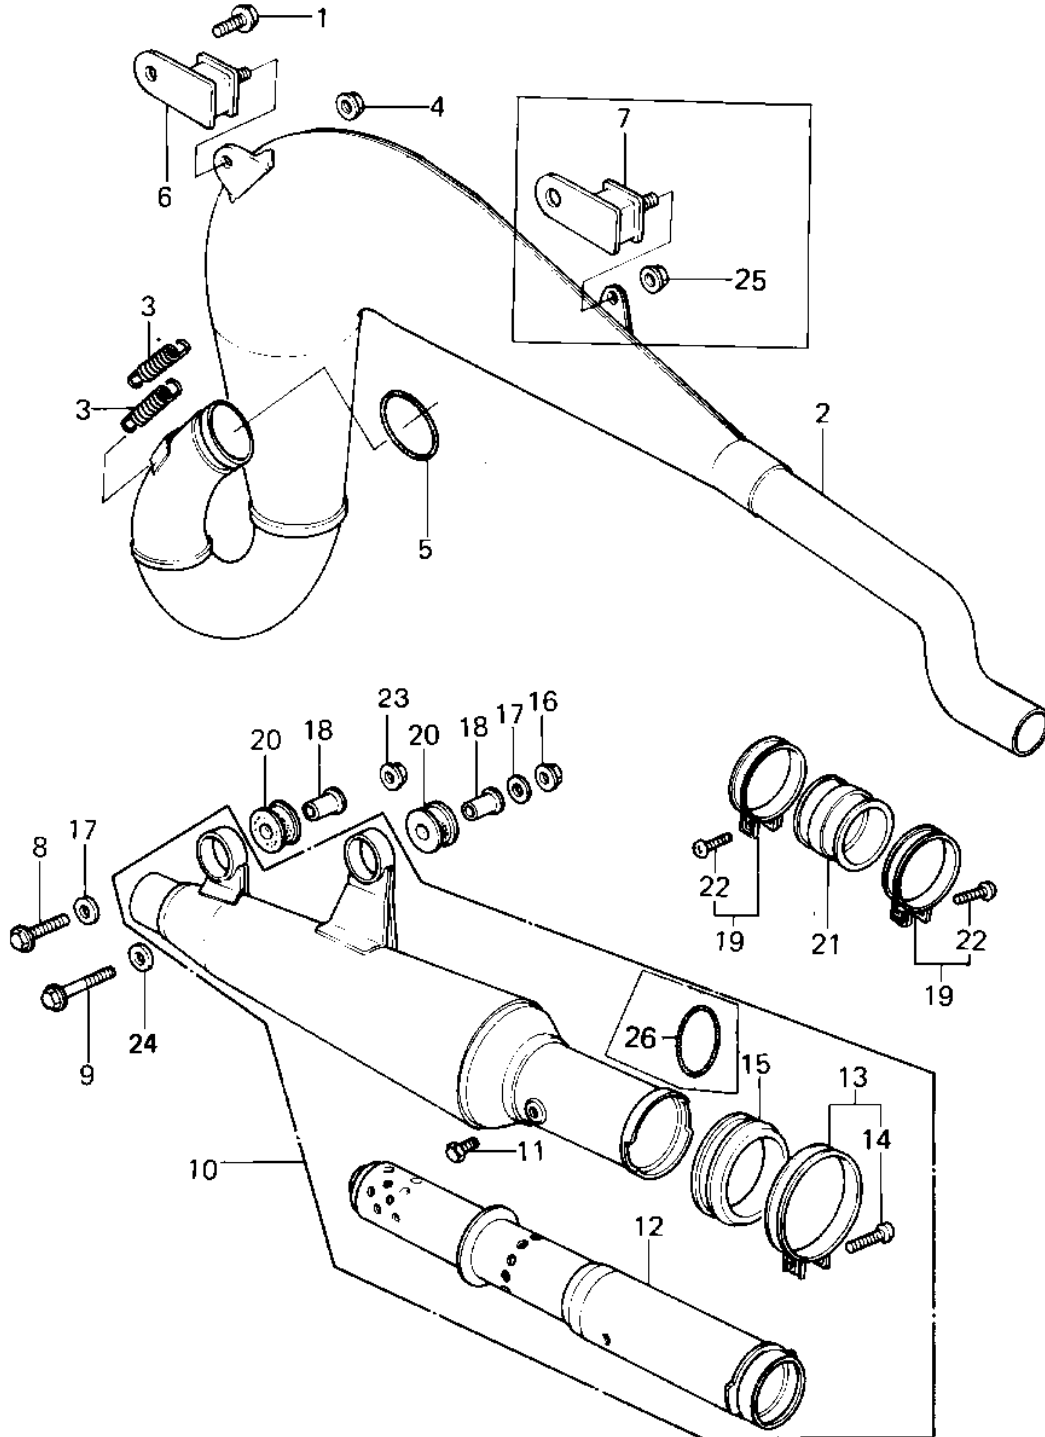

1979 KDX400 PARTS DIAGRAM

MUFFLER

1979 KDX400 PARTS LIST

MUFFLER

ITEM NAME	PART NUMBER	QUANTITY
BOLT,FLANGED,8X14 (Ref # 1)	130G0814	1
BODY,MUFFLER,F.BLACK (Ref # 2)	18001-1110	1
SPRING-CONNECTOR (Ref # 3)	18071-003	2
NUT,8M/M (Ref # 4)	92015-1014	1
"0" RING,55MM,MUFFLER (Ref # 5)	92055-1057	1
DAMPER,MUFFLER FITING (Ref # 6)	92075-1060	1
DAMPER,MUFFLER BODY (Ref # 7)	92075-1174	1
BOLT,FLANGED,8X35 (Ref # 8)	130G0835	1
BOLT,FLANGED,8X55 (Ref # 9)	130G0855	1
MUFFLER ASSY,F.BLACK (Ref # 10)	18001-1109	1
BOLT,FLANGED,6X8 (Ref # 11)	130B0608	1
BAFFLE PIPE,MUFFLER (Ref # 12)	49099-1011	1
CLAMP (Ref # 13)	92037-171	1
SCREW-PAN-CROS (Ref # 14)	220B0535	1
DUST SHIELD,MUFFLER (Ref # 15)	92093-1013	1
NUT,8M/M (Ref # 16)	92015-1014	1
WASHER,8X26X2.3 (Ref # 17)	92022-1564	1
COLLAR,FUEL TANK FITT (Ref # 18)	92027-1134	2
CLAMP,MUFFLER (Ref # 19)	92037-177	2
DAMPER,MUFFLER (Ref # 20)	92075-1196	2
DUST SHIELD,MUFFLER (Ref # 21)	92093-1014	1
SCREW-PAN-CROS,5X25 (Ref # 22)	220B0525	2
NUT,LOCK,8MM (Ref # 23)	92015-1124	1
WASHER,PLAIN (Ref # 24)	92022-298	2
NUT,8M/M (Ref # 25)	92015-1014	1