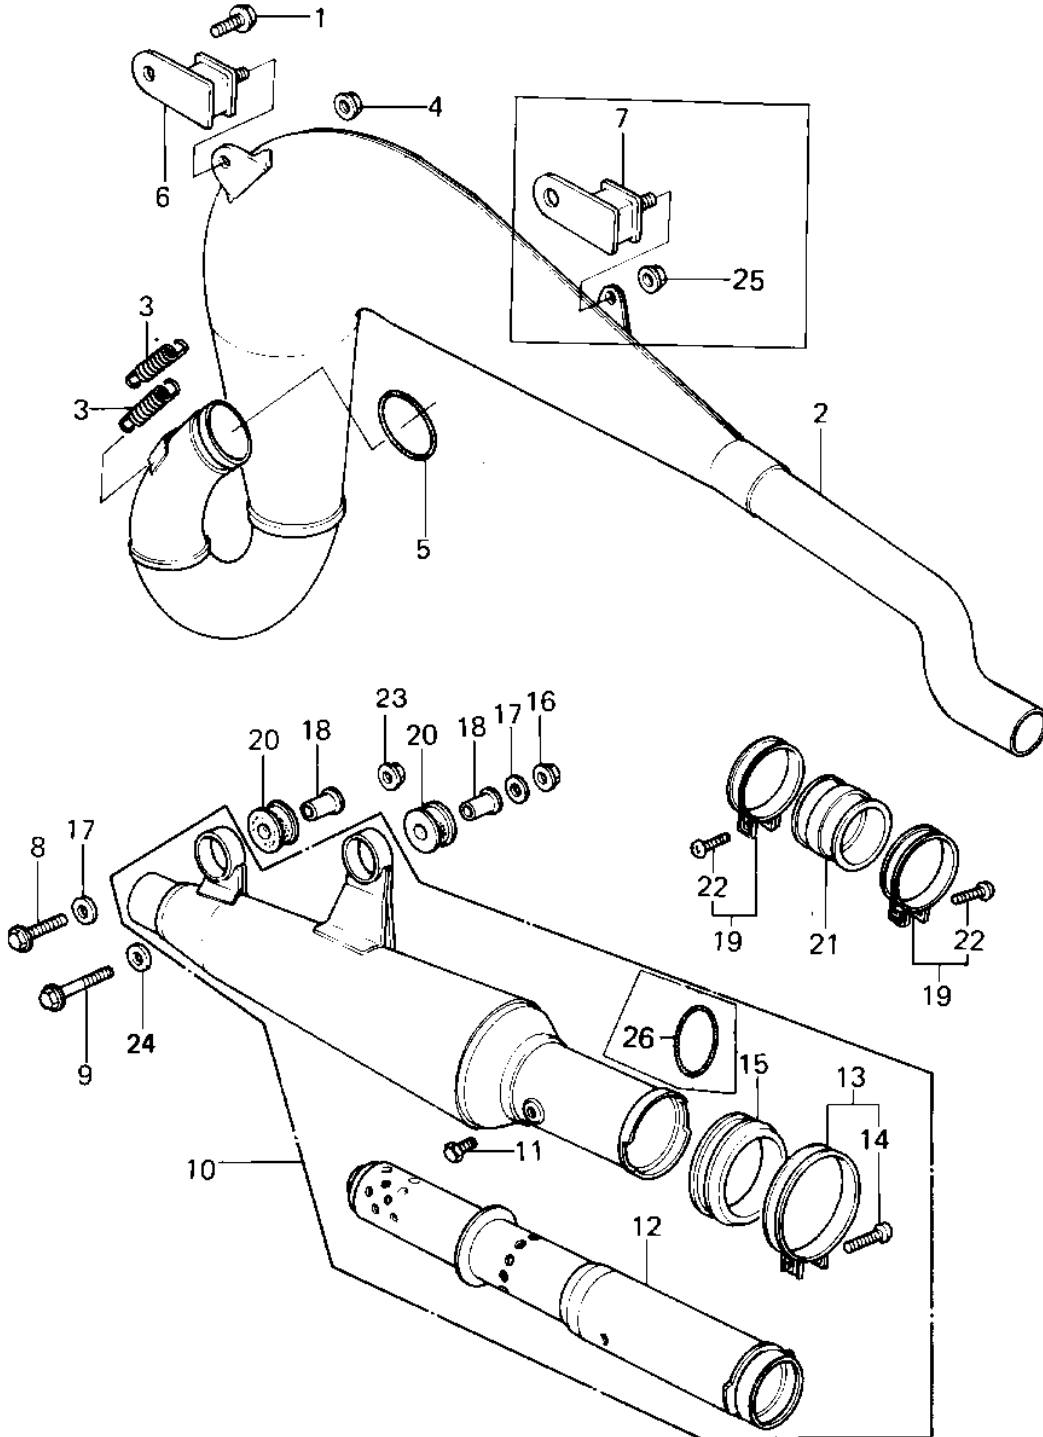

1980 KDX400 PARTS DIAGRAM

MUFFLER

1980 KDX400 PARTS LIST

MUFFLER

ITEM NAME	PART NUMBER	QUANTITY
BOLT,FLANGED,8X14 (Ref # 1)	130G0814	1
BODY,MUFFLER,F.BLACK (Ref # 2)	18001-1110	1
SPRING-CONNECTOR (Ref # 3)	18071-003	2
NUT,8M/M (Ref # 4)	92015-1014	1
"0" RING,55MM,MUFFLER (Ref # 5)	92055-1057	1
DAMPER,MUFFLER FITING (Ref # 6)	92075-1060	1
BOLT,FLANGED,8X35 (Ref # 8)	130G0835	1
BOLT,FLANGED,8X55 (Ref # 9)	130G0855	1
MUFFLER ASSY,F.BLACK (Ref # 10)	18001-1109	1
BOLT,FLANGED,6X8 (Ref # 11)	130B0608	1
BAFFLE PIPE,MUFFLER (Ref # 12)	49099-1011	1
NUT,LOCK,8MM (Ref # 16)	92015-1124	1
WASHER,PLAIN (Ref # 17)	92022-298	1
COLLAR,FUEL TANK FITT (Ref # 18)	92027-1134	2
CLAMP,MUFFLER (Ref # 19)	92037-177	2
DAMPER,MUFFLER (Ref # 20)	92075-1196	2
DUST SHIELD,MUFFLER (Ref # 21)	92093-1014	1
SCREW-PAN-CROS,5X25 (Ref # 22)	220B0525	2
NUT,LOCK,8MM (Ref # 23)	92015-1124	1
WASHER,PLAIN (Ref # 24)	92022-298	2
"0" RING,50.8MM,MUFLR (Ref # 26)	92055-1077	1