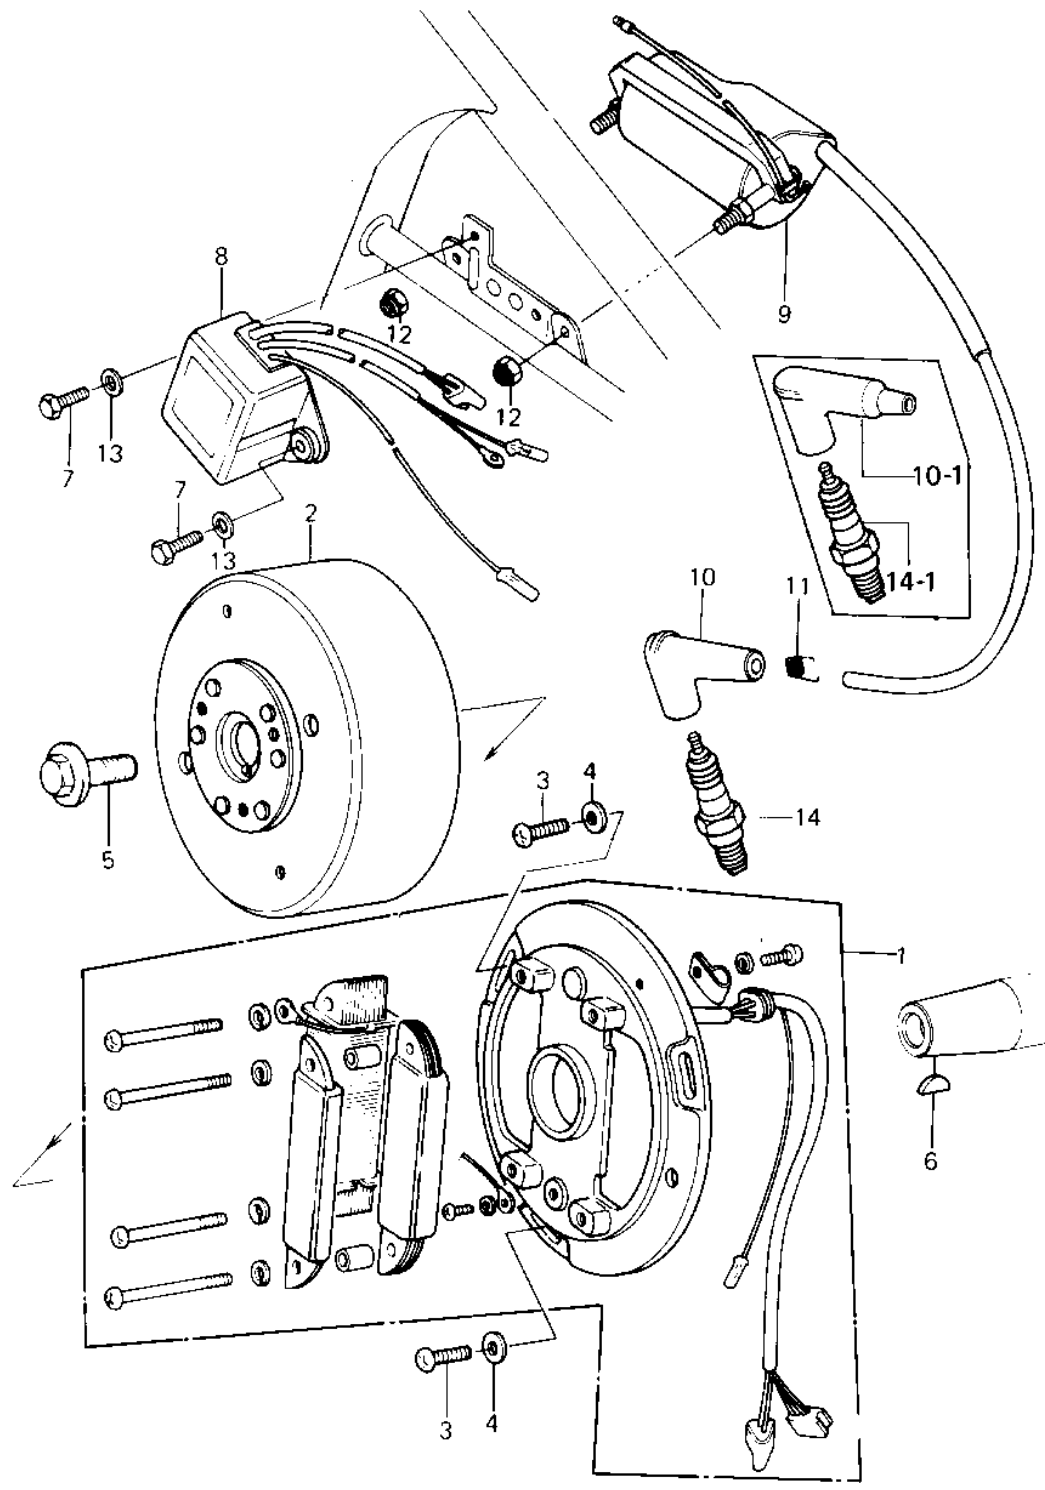

1979 KDX400 PARTS DIAGRAM

IGNITION/GENERATOR

1979 KDX400 PARTS LIST

IGNITION/GENERATOR

ITEM NAME	PART NUMBER	QUANTITY
STATOR ASSY (Ref # 1)	21003-1032	1
FLYWHEEL,MAGNETO (Ref # 2)	21007-1012	1
SCREW PAN HEAD 5X20 (Ref # 3)	220B0520	3
WASHER PLAIN 5MM (Ref # 4)	411B0500	3
BOLT,10X40 (Ref # 5)	92001-1201	1
WOODRUFF KEY (Ref # 6)	92038-001	1
BOLT-UPSET (Ref # 7)	112G0618	2
IGNITER (Ref # 8)	21119-1009	1
COIL,IGNITION (Ref # 9)	21121-1024	1
CAP SPARK PLUG (Ref # 10)	21130-009	1
CAP ASSY,SPARK PLUG (Ref # 10-1)	21160-1009	1
SPRING-SPARK PLUG CAP (Ref # 11)	92101-001	1
NUT (Ref # 12)	92019-008	2
WASHER PLAIN (Ref # 13)	92022-024	2
SPARK PLUG B8ES (Ref # 14)	B8ES	1
SPARK PLUG BR8ES (Ref # 14-1)	BR8ES	1