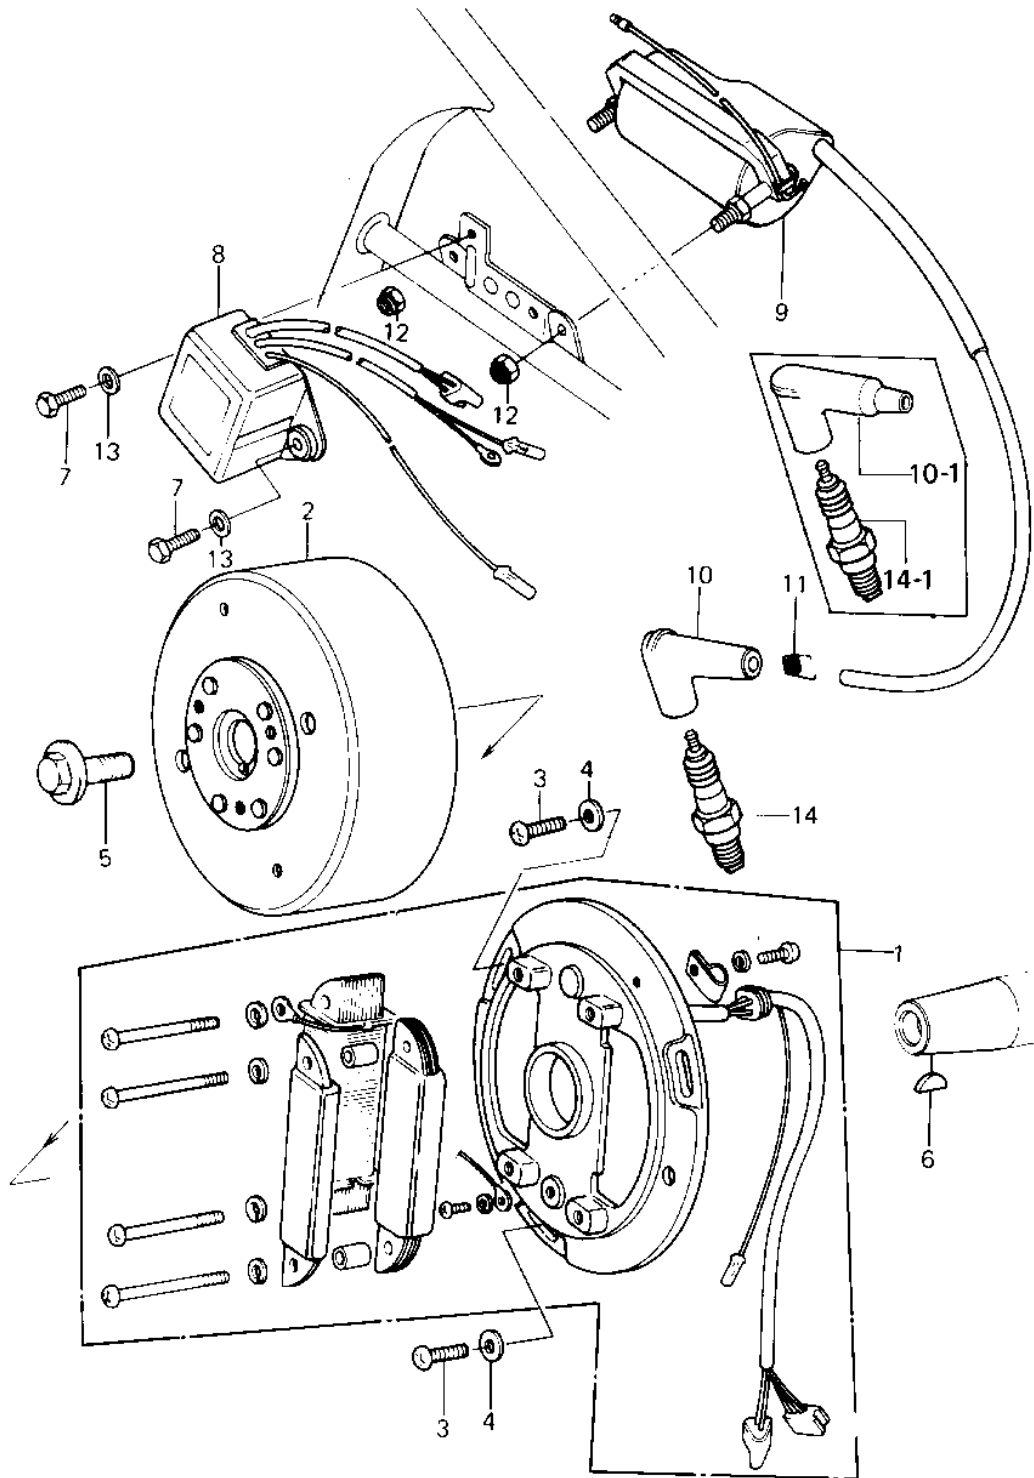

1980 KDX400 PARTS DIAGRAM

IGNITION/GENERATOR

1980 KDX400 PARTS LIST

IGNITION/GENERATOR

ITEM NAME	PART NUMBER	QUANTITY
STATOR ASSY (Ref # 1)	21003-1032	1
FLYWHEEL,MAGNETO (Ref # 2)	21007-1012	1
SCREW PAN HEAD 5X20 (Ref # 3)	220B0520	3
WASHER PLAIN 5MM (Ref # 4)	411B0500	3
BOLT,10X40 (Ref # 5)	92001-1201	1
WOODRUFF KEY (Ref # 6)	92038-001	1
BOLT-UPSET (Ref # 7)	112G0618	2
IGNITER (Ref # 8)	21119-1009	1
COIL,IGNITION (Ref # 9)	21121-1024	1
CAP SPARK PLUG (Ref # 10)	21130-009	1
CAP ASSY,SPARK PLUG (Ref # 10-1)	21160-1009	1
SPRING-SPARK PLUG CAP (Ref # 11)	92101-001	1
NUT (Ref # 12)	92019-008	2
WASHER PLAIN (Ref # 13)	92022-024	2
SPARK PLUG B8ES (Ref # 14)	B8ES	1
SPARK PLUG BR8ES (Ref # 14-1)	BR8ES	1