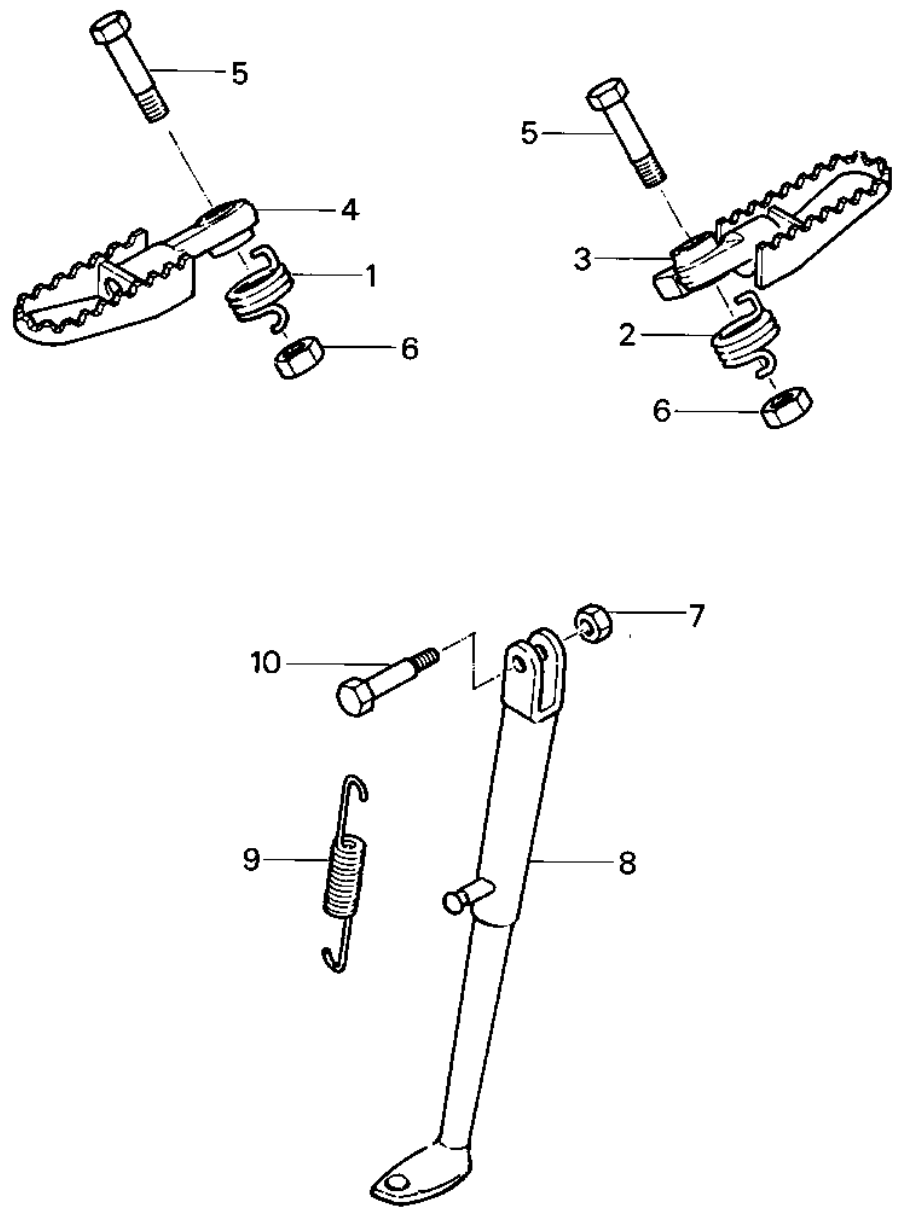

# 1979 KDX400 PARTS DIAGRAM

FOOTRESTS/STAND

# 1979 KDX400 PARTS LIST

## FOOTRESTS/STAND

ITEM NAME	PART NUMBER	QUANTITY
SPRING,L.H,FOOTREST (Ref # 1)	92081-1254	1
SPRING,R.H,FOOTREST (Ref # 2)	92081-1255	1
STEP (Ref # 3)	34028-1033	1
STEP (Ref # 4)	34028-1034	1
BOLT,HEX HEAD 10X40 (Ref # 5)	92001-1028	2
NUT,LOCK,10MM (Ref # 6)	92019-021	2
NUT 10MM (Ref # 7)	315B1000	1
STAND-SIDE (Ref # 8)	34024-4001	1
SPRING,SIDE STAND (Ref # 9)	34025-008	1
BOLT, SIDE STAND FIT (Ref # 10)	92003-157	1