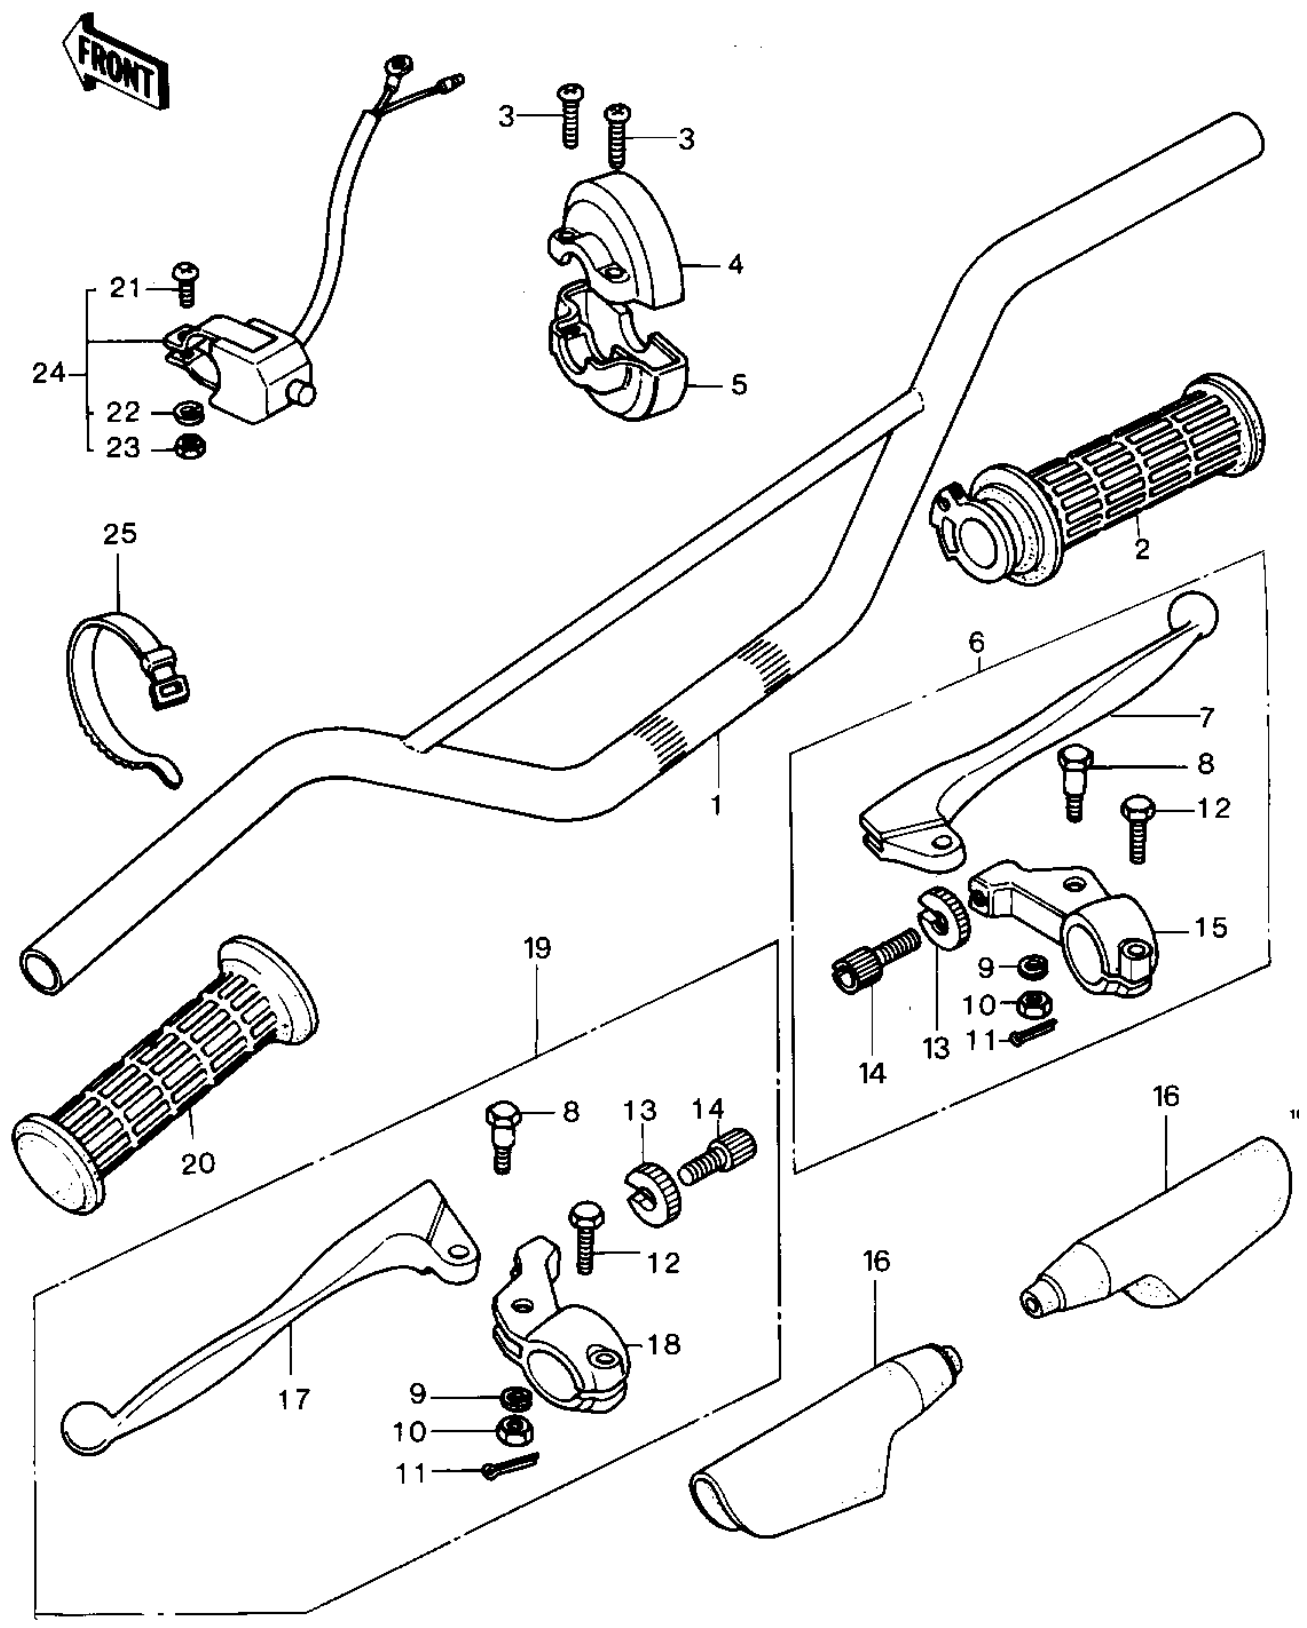

1979 KDX400 PARTS DIAGRAM

HANDLEBAR

1979 KDX400 PARTS LIST

HANDLEBAR

ITEM NAME	PART NUMBER	QUANTITY
HANDLEBAR (Ref # 1)	46003-4001	1
GRIP ASSY,THROTTLE (Ref # 2)	46019-1002	1
SCREW PAN HEAD 5X20 (Ref # 3)	220B0520	2
CASE,R.H,GRIP,UPPER (Ref # 4)	32099-1014	1
CASE,R.H,GRIP,UPPER (Ref # 4)	32099-1014	1
HOUSING-ASSY-CONTROL (Ref # 5)	46091-5006	1
CASE,CONTROL,LOWER (Ref # 5)	32099-1015	1
LEVER ASSY,FRONT BRAK (Ref # 6)	46076-1003	1
FRONT BRAKE LEVER (Ref # 7)	46058-018	1
BOLT,HEX HEAD,6MM (Ref # 8)	92001-140	2
WASHER SPRING 6MM (Ref # 9)	461F0600	2
NUT (Ref # 10)	92019-008	2
PIN COTTER 1.6X15 (Ref # 11)	550D1615	2
BOLT-UPSET (Ref # 12)	112N0620	2
NUT,CABLE ADJUST LOCK (Ref # 13)	46056-006	2
SCREW,CABLE ADJUST (Ref # 14)	46055-009	2
HOLDER,F.BRAKE LEVER (Ref # 15)	46060-010-21	1
DUST COVER (Ref # 16)	46071-003	2
LEVER, CLUTCH (Ref # 17)	46092-021	1
HOLDER,CLUTCH LEVER (Ref # 18)	46094-014-21	1
LEVER ASSY,CLUTCH (Ref # 19)	46076-1004	1
GRIP ASSY,L.H GRIP (Ref # 20)	46075-031	1
SCREW PAN HEAD 3X14 (Ref # 21)	220E0314A	1
WASHER SPRING 3MM (Ref # 22)	461F0300	1
NUT-HEX (Ref # 23)	311B0300	1
SWITCH,ASSY,ENG STOP (Ref # 24)	27010-1018	1
BAND (Ref # 25)	92072-3505	1