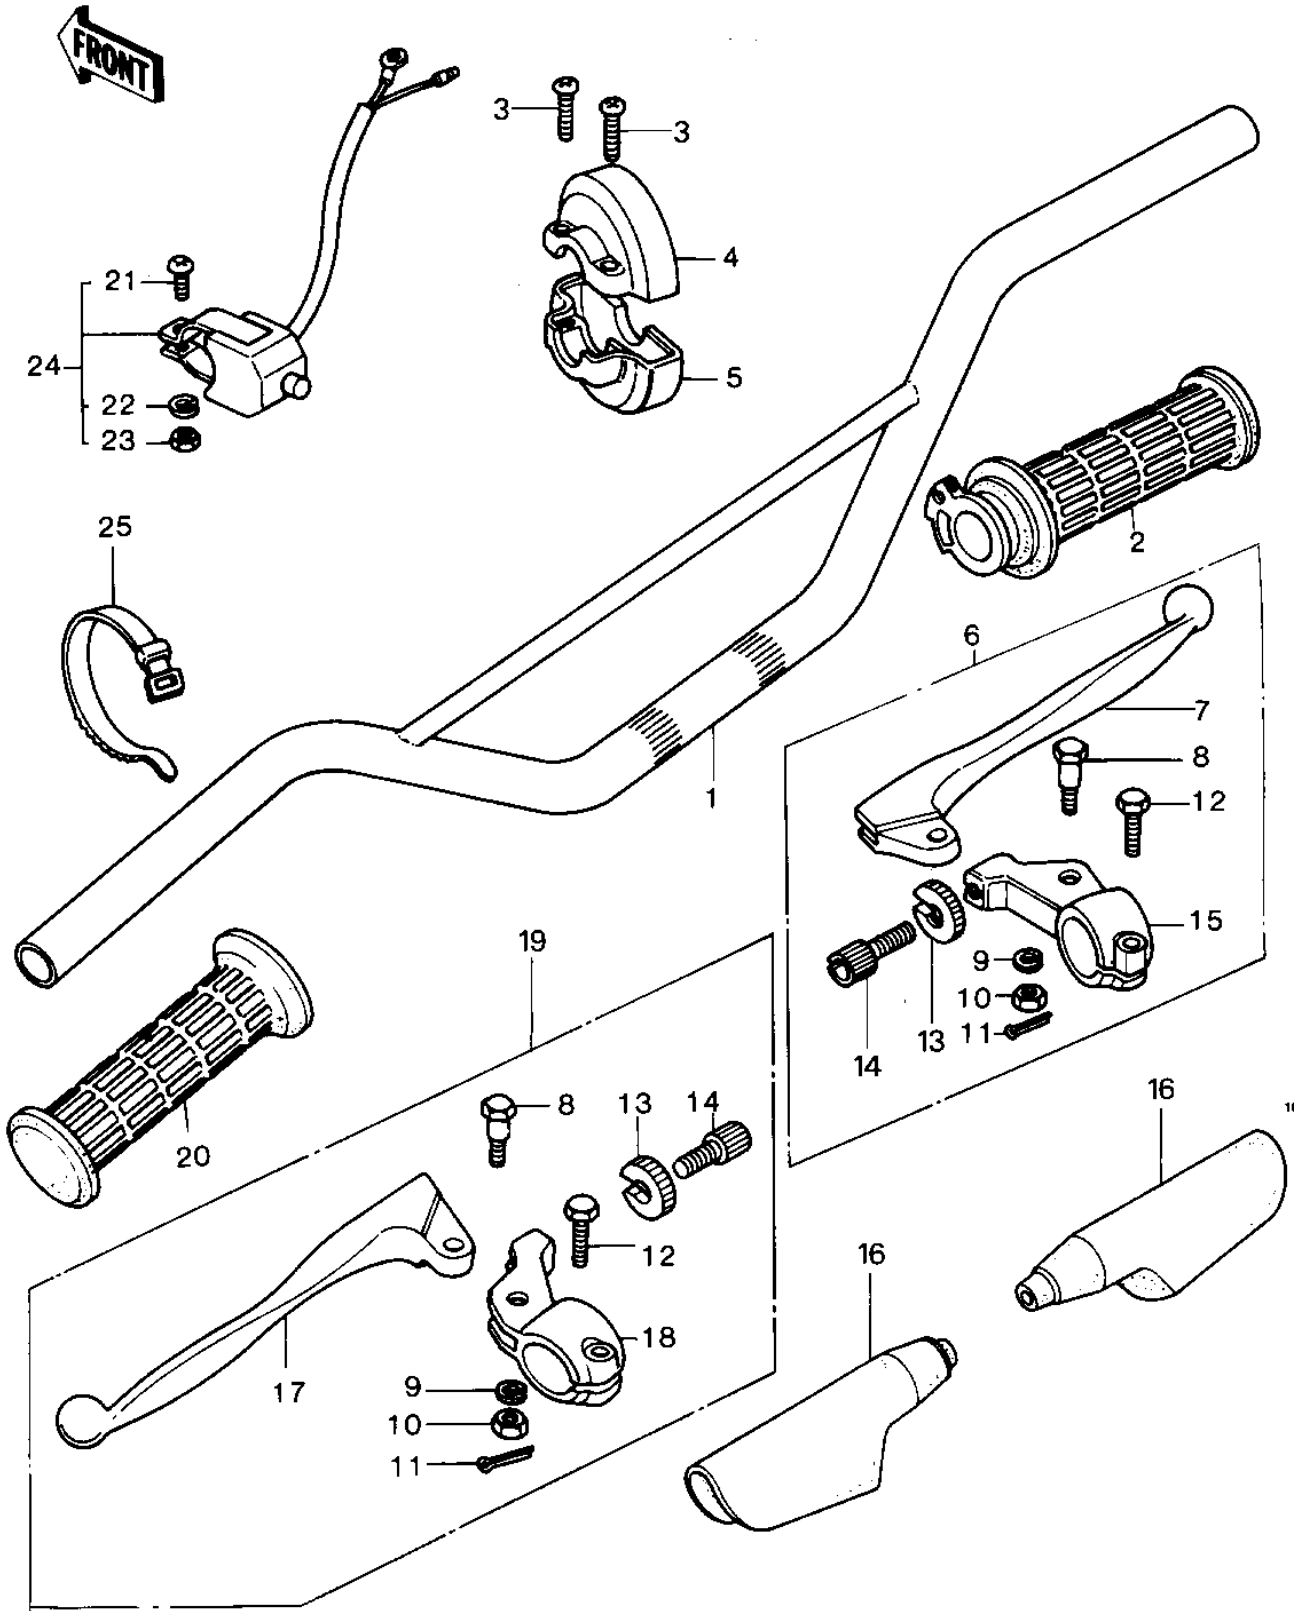

# 1980 KDX400 PARTS DIAGRAM

## HANDLEBAR

# 1980 KDX400 PARTS LIST

## HANDLEBAR

ITEM NAME	PART NUMBER	QUANTITY
HANDLEBAR (Ref # 1)	46003-4001	1
GRIP ASSY,THROTTLE (Ref # 2)	46019-1002	1
SCREW PAN HEAD 5X20 (Ref # 3)	220B0520	2
LEVER ASSY,FRONT BRAK (Ref # 6)	46076-1003	1
FRONT BRAKE LEVER (Ref # 7)	46058-018	1
BOLT,HEX HEAD,6MM (Ref # 8)	92001-140	2
WASHER SPRING 6MM (Ref # 9)	461F0600	2
NUT (Ref # 10)	92019-008	2
PIN COTTER 1.6X15 (Ref # 11)	550D1615	2
BOLT-UPSET (Ref # 12)	112N0620	2
NUT,CABLE ADJUST LOCK (Ref # 13)	46056-006	2
SCREW,CABLE ADJUST (Ref # 14)	46055-009	2
HOLDER,F.BRAKE LEVER (Ref # 15)	46060-010-21	1
DUST COVER (Ref # 16)	46071-003	2
LEVER, CLUTCH (Ref # 17)	46092-021	1
HOLDER,CLUTCH LEVER (Ref # 18)	46094-014-21	1
LEVER ASSY,CLUTCH (Ref # 19)	46076-1004	1
GRIP ASSY,L.H GRIP (Ref # 20)	46075-031	1
SCREW PAN HEAD 3X14 (Ref # 21)	220E0314A	1
WASHER SPRING 3MM (Ref # 22)	461F0300	1
NUT-HEX (Ref # 23)	311B0300	1
SWITCH,ASSY,ENG STOP (Ref # 24)	27010-1018	1
BAND (Ref # 25)	92072-3505	1