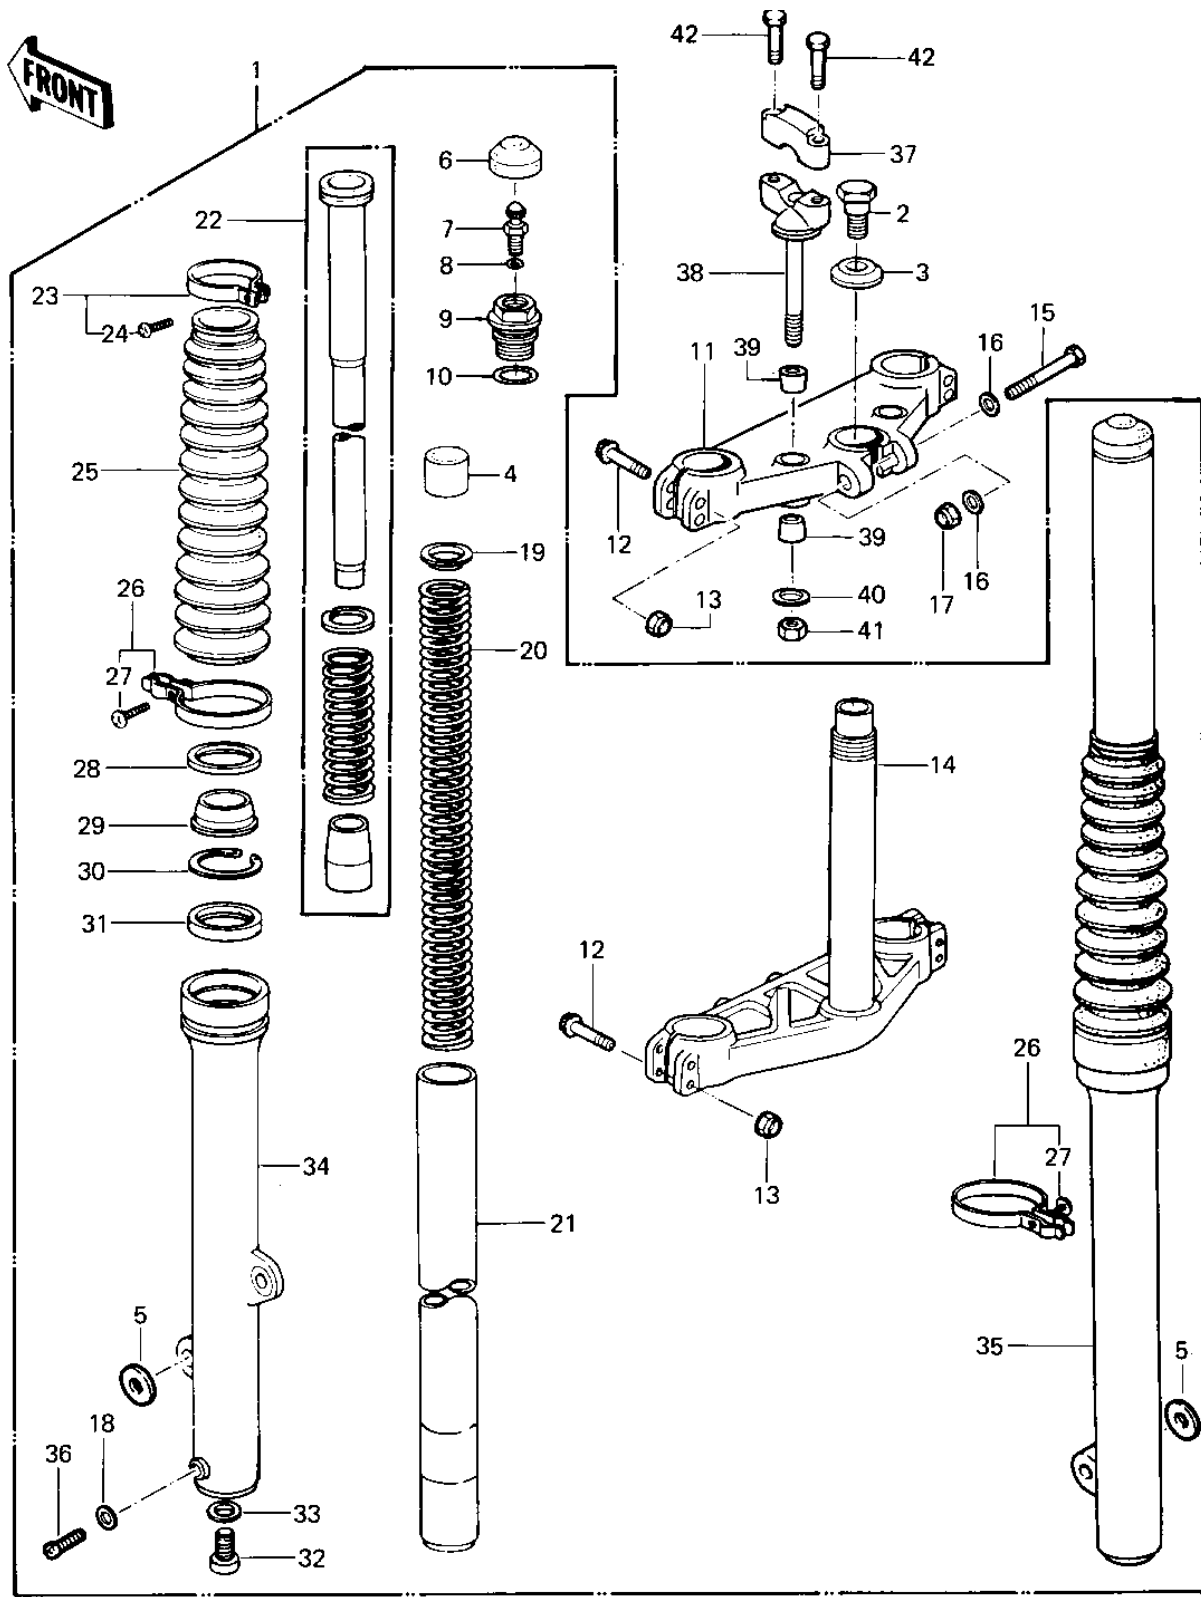

# 1979 KDX400 PARTS DIAGRAM

FRONT FORK

1042-22-19

# 1979 KDX400 PARTS LIST

## FRONT FORK

ITEM NAME	PART NUMBER	QUANTITY
FORK-FRONT (Ref # 1)	44001-4001	1
BOLT,FORK TOP (Ref # 2)	44041-065	1
WASHER (Ref # 3)	44043-052	1
SPACER,FORK SPRING (Ref # 4)	92026-4002	2
WASHER,FORK (Ref # 5)	92022-4006	2
CAP,RUBBER,FORK TOP (Ref # 6)	44029-1009	2
VALVE ASSY,AIR (Ref # 7)	16126-1003	2
"0" RING,AIR VALVE (Ref # 8)	92055-1018	2
CAP,FORK TOP (Ref # 9)	44029-1008	2
"0" RING,FORK TOP CAP (Ref # 10)	92055-1050	2
HEAD,STEERING STEM (Ref # 11)	44039-4004	1
BOLT,HEX HEAD,8X53 (Ref # 12)	92001-1060	8
NUT,8M/M (Ref # 13)	44007-1002	8
HOLDER-FORK UNDER (Ref # 14)	44037-1066	1
BOLT,HEX HEAD,8X57 (Ref # 15)	92001-1141	1
WASHER PLAIN 8MM (Ref # 16)	410B0800	2
NUT,LOCK,8MM (Ref # 17)	92015-1124	1
GASKET FORK DRAIN PLG (Ref # 18)	44045-002	2
GUIDE,FORK SPRING (Ref # 19)	44028-1003	2
SPRING,FORK INNER (Ref # 20)	44026-4001	2
TUBE,FORK INNER (Ref # 21)	44013-4001	2
CYLINDER-FORK (Ref # 22)	44022-4001	2
BAND,BOOTS (Ref # 23)	92072-1008	2
SCREW-PAN-CROS (Ref # 24)	220B0420	2
BOOT,FORK (Ref # 25)	49006-4002	2
CLAMP,BOOT,L.H (Ref # 26)	92072-1026	2
SCREW PAN HEAD 6X20 (Ref # 27)	220B0620	2
CASE,DUST SHIELD (Ref # 28)	32099-1010	2
DUST SHIELD,FORK OUT (Ref # 29)	92093-1022	2

## FRONT FORK

ITEM NAME	PART NUMBER	QUANTITY
SNAP RING,FORK OUT TU (Ref # 30)	92033-1035	2
OIL SEAL,FORK OUT TUB (Ref # 31)	92049-1042	2
BOLT,FORK CYLINDER (Ref # 32)	92001-1186	2
GASKET,FORK CYLINDER (Ref # 33)	11009-1127	2
TUBE,LH,FORK OUTER (Ref # 34)	44005-4001	1
TUBE,RH,FORK OUTER (Ref # 35)	44006-4001	1
SCREW PAN HEAD 4X8 (Ref # 36)	220B0408	2
HOLDER-HANDLEBAR (Ref # 37)	46012-008	2
HOLDER-HANDLEBAR LOW (Ref # 38)	46012-010	2
DAMPER RUBBER,HANDLE (Ref # 39)	92075-275	4
DAMPER RUBBER,HANDLE (Ref # 39)	92075-275	4
WASHER-HANDLEBAR FIT (Ref # 40)	92022-196	2
NUT,LOCK,10MM (Ref # 41)	92019-021	2
BOLT 8X38 (Ref # 42)	92001-1405	4